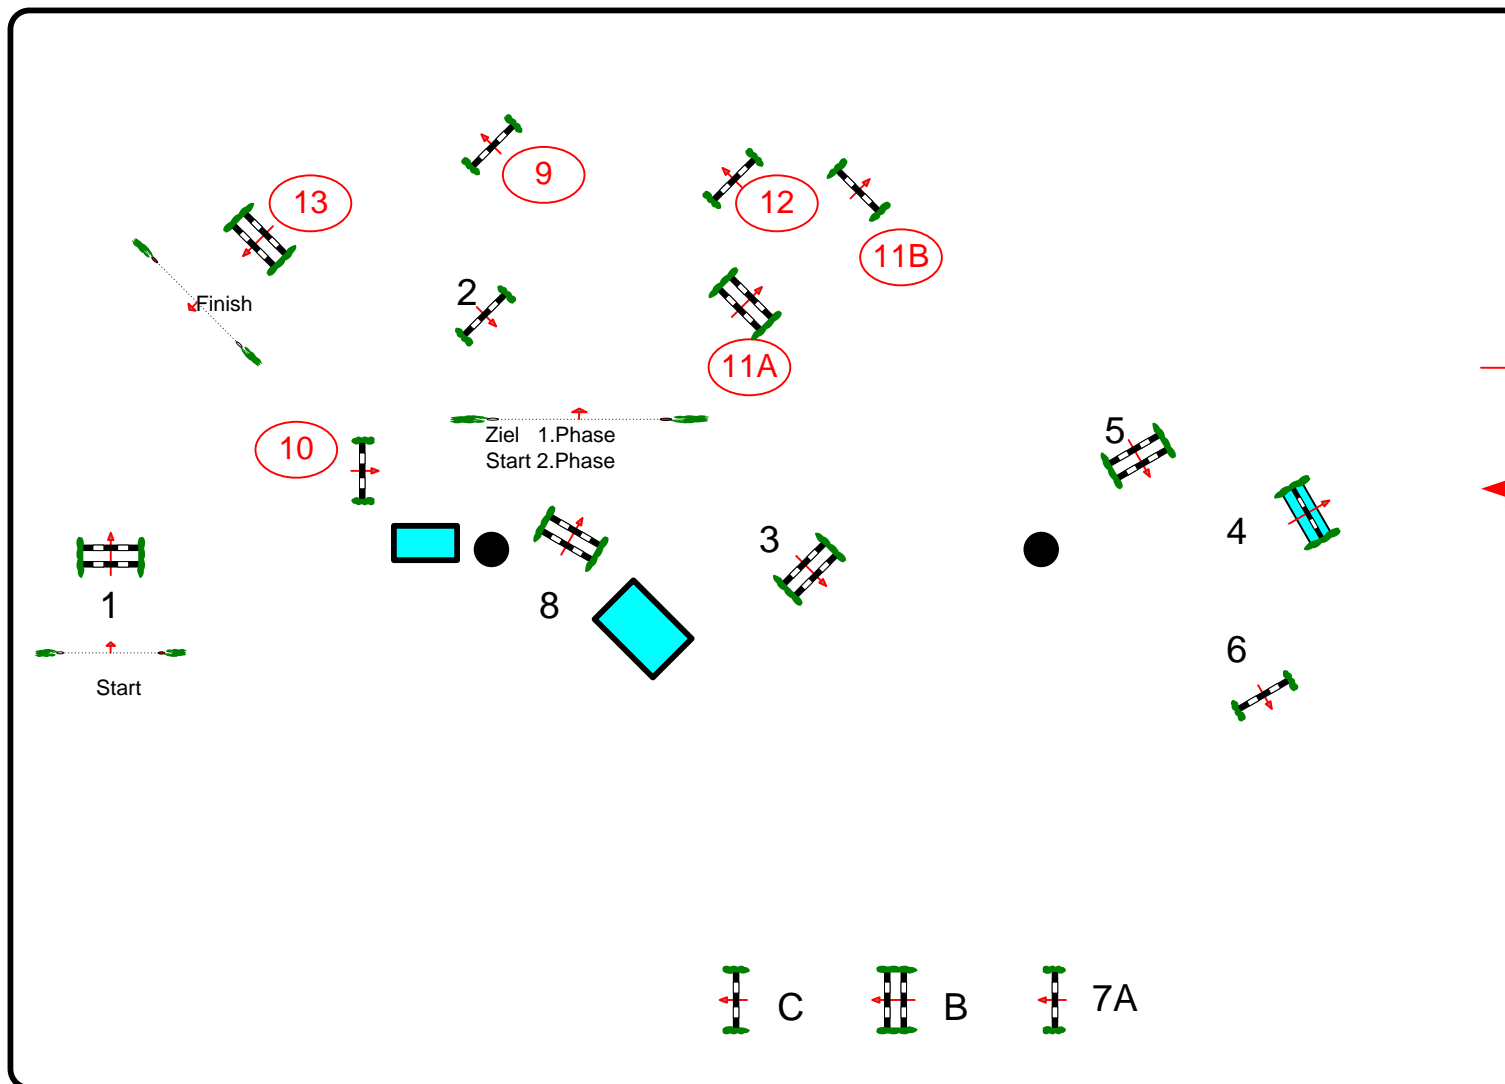

AREZZO EQUESTRIAN CENTRE

TOSCANA TOUR 2012

Class No.: 159

7 YEAR OLDS

Competition in two Phases

mercoledì 11 aprile 2012

Start: 8:30

Table: A
National RG:
FEI RG / Art. 274.5.3
Height: 1.30 m

Speed: 350 m/min
Length: 350 m
Time allowed: 60 sec
Time limit: 120 sec

Obstacles: 8
Efforts: 10
Penalty sec:
Closed combination:

2nd Phase: 9-10-11A-11B-12-13
Length: 240 m
Time allowed: 42 sec
Time limit: 84 sec

2nd Jump-off:
Length: 0 m
Time allowed: 0 sec
Time limit: 0 sec

CAMPO
DANTE

CSI YOUNG
HORSES 10 - 12
APRIL

Course Designer

FRANCOIS DENIS
MANOS

JURY