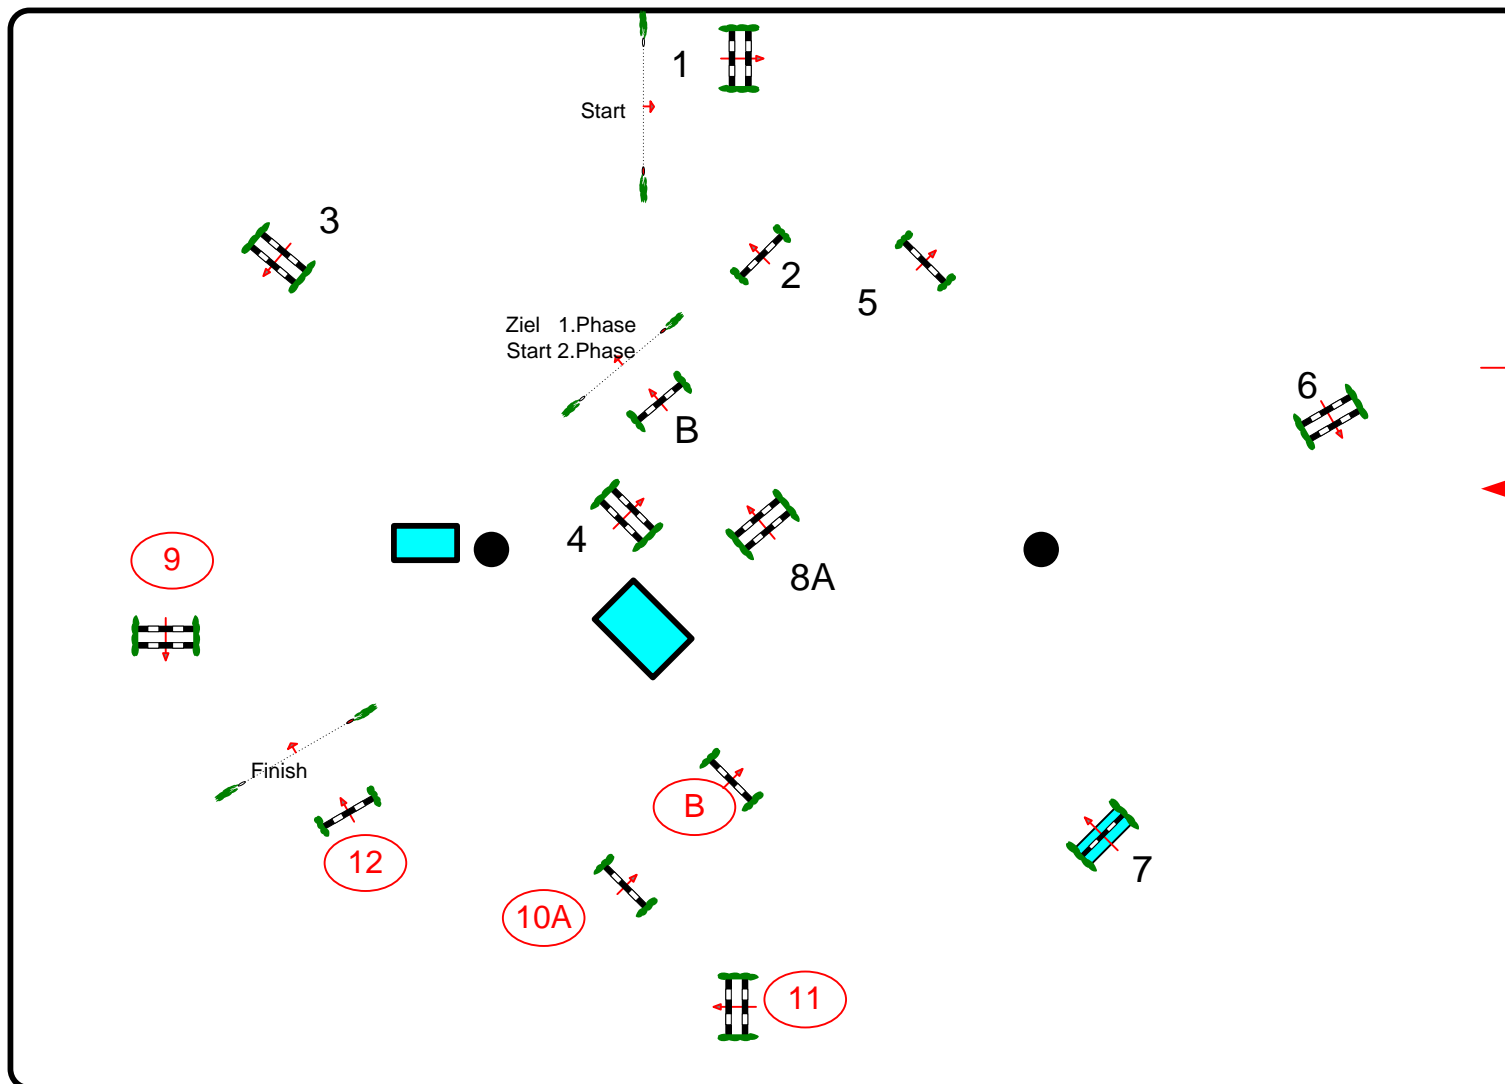

Class No.: 160

5 YEAR OLDS

TWO PHASES - NOT AGAINST THE CLOCK giovedì 12 aprile 2012

Start: 0:00

Table: A
National RG: 274.5.1
FEI RG / Art. 274.5.3
Height: 1.15 m

Speed: 325 m/min
Length: 360 m
Time allowed: 67 sec
Time limit: 134 sec

Obstacles: 8
Efforts: 9
Penalty sec:
Closed combination:

2nd Phase: 9-10A-10B-11-12
Length: 250 m
Time allowed: 47 sec
Time limit: 94 sec

2nd Jump-off:
Length: 0 m
Time allowed: 0 sec
Time limit: 0 sec

CAMPO
DANTE