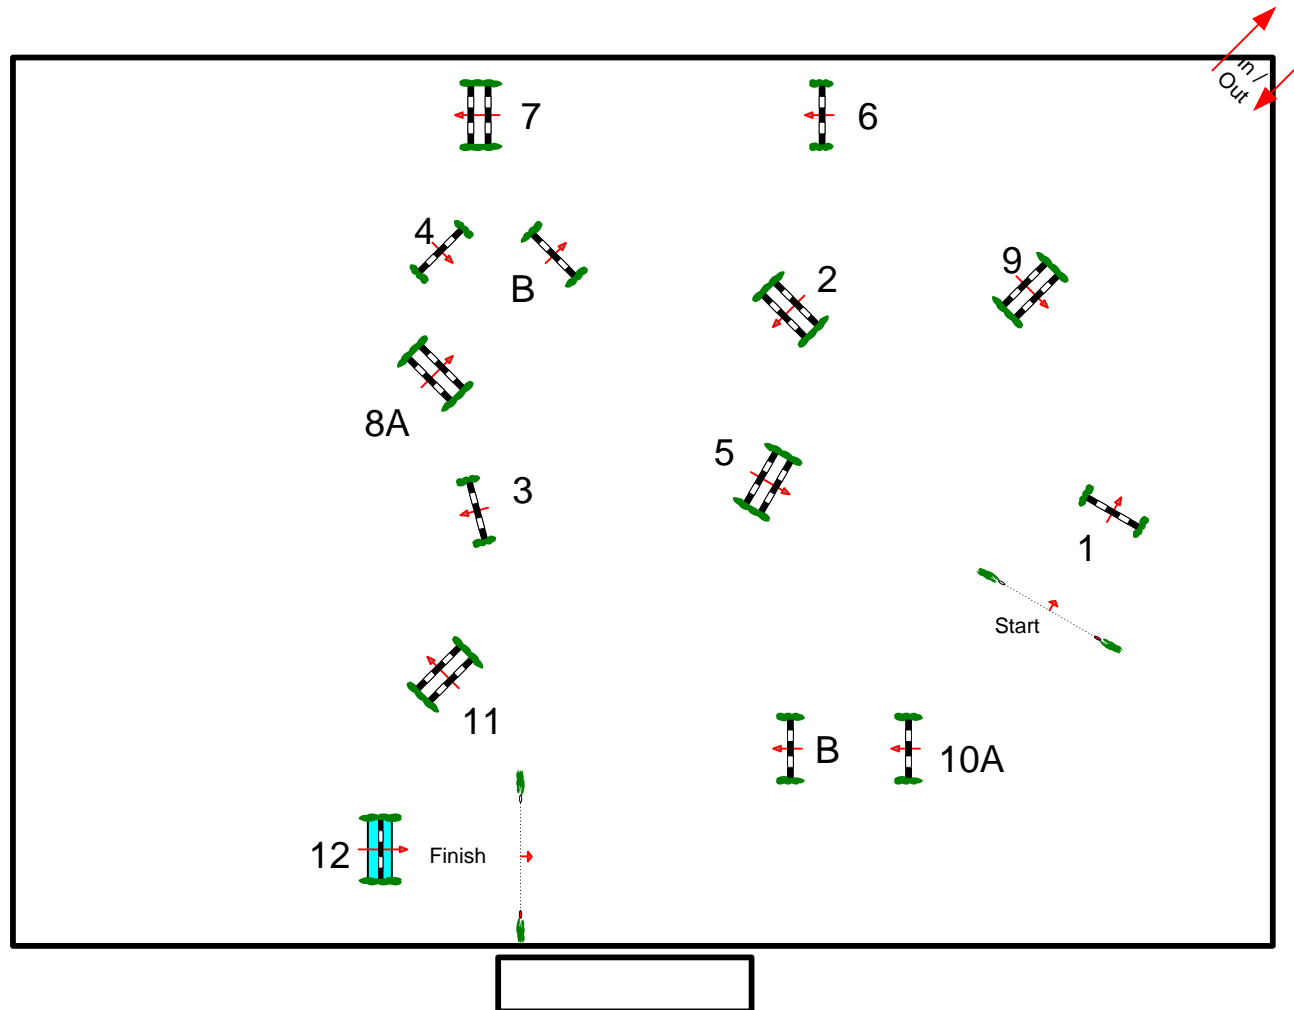

AREZZO EQUESTRIAN CENTER

TOSCANA TOUR 2012

13- 15 APRIL 2012

Class No.: 164 - 165 - 174 - 175
aprile 2012 Start: 0:00

BRONZE 1.20 - CH JUN - PONY

Competition against the clock

venerdì 13

Table: A
National RG:
FEI RG / Art. 238.2.1
Height: 1.20 - 1.15 - 1.10 m
Speed: 350 m/min
Length: 480 m
Time allowed: 83 sec
Time limit: 166 sec

Obstacles: 12
Efforts: 14
Penalty sec:
Closed combination:
Length: 0 m
Time allowed: 0 sec
Time limit: 0 sec

2nd Jump-off:
Length: 0 m
Time allowed: 0 sec
Time limit: 0 sec

CAMPO VASARI