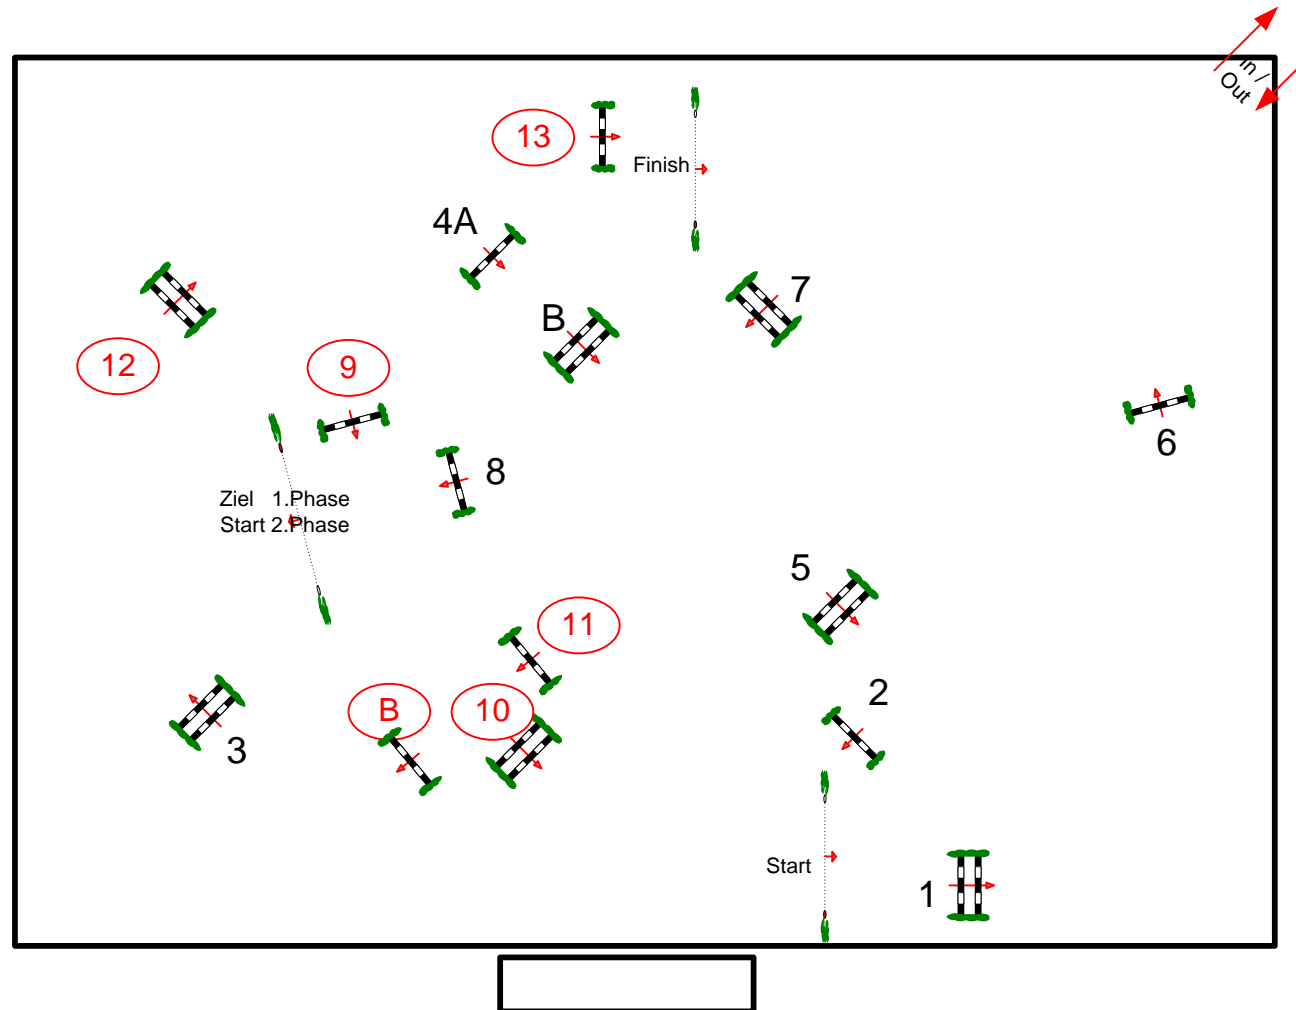

AREZZO EQUESTRIAN CENTER

TOSCANA TOUR 2012

13 - 15 APRIL 2012

Class No.: 176 - 167 PONY 1,20 - SILVER 1.30

Competition in two Phases

venerdì 13 aprile 2012

Start: 0:00

Table: A
National RG:
FEI RG / Art. 274.5.3
Height: 1.20 - 1.30 m

Speed: 350 m/min
Length: 360 m
Time allowed: 62 sec
Time limit: 124 sec

Obstacles: 8
Efforts: 9
Penalty sec:
Closed combination:

2nd Phase: 9-10-11A-11B-12-13
Length: 270 m
Time allowed: 47 sec
Time limit: 94 sec

2nd Jump-off:
Length: 0 m
Time allowed: 0 sec
Time limit: 0 sec

CAMPO VASARI

Course Designer

**FRANCOIS DENIS
MANOS AGGELAKIS**