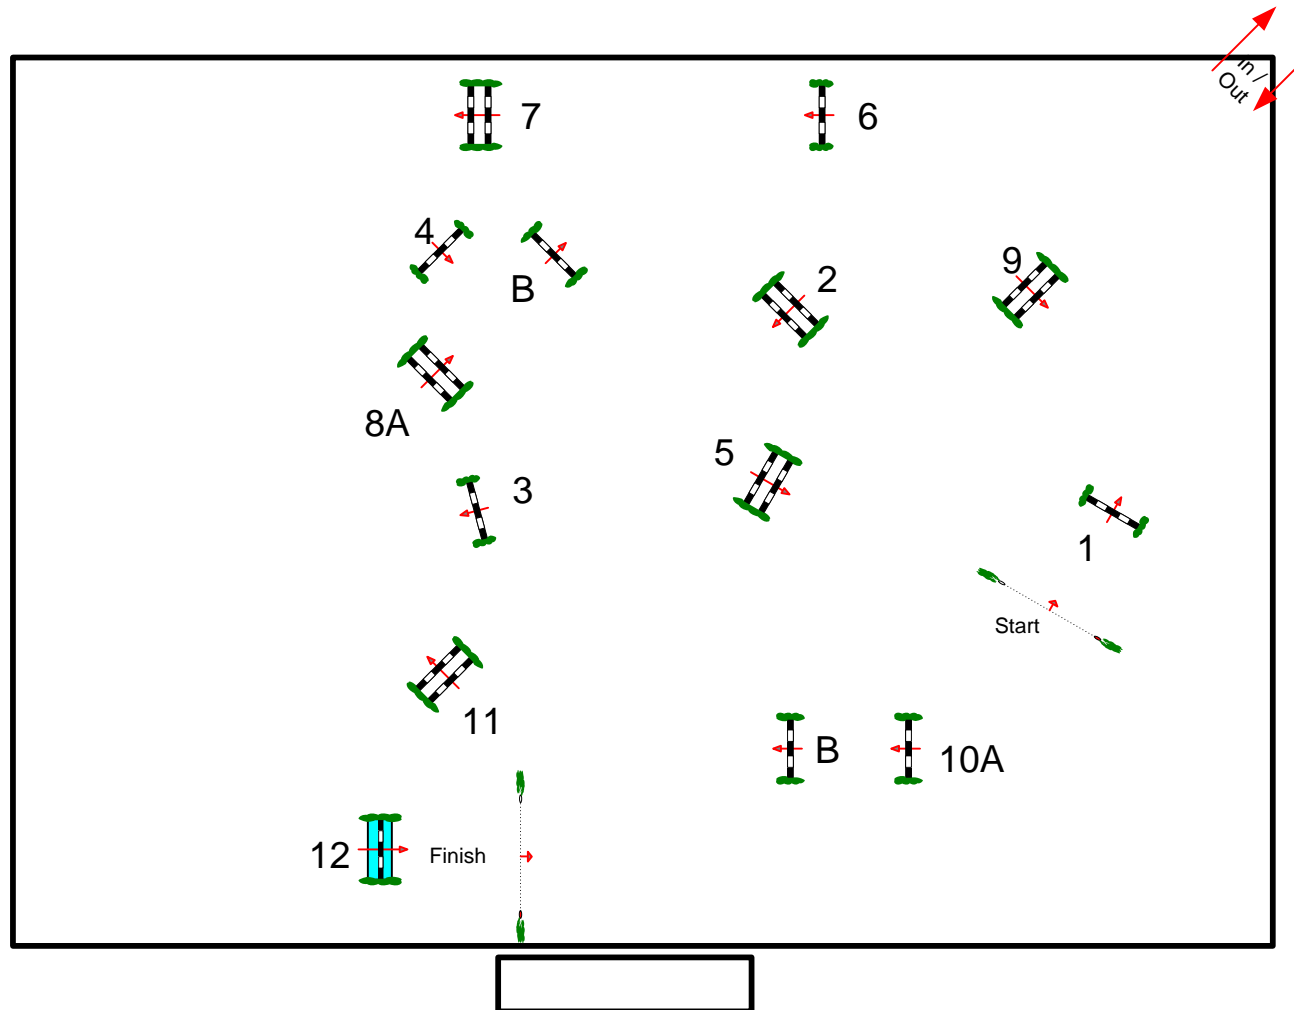

AREZZO EQUESTRIAN CENTER

TOSCANA TOUR 2012

13- 15 APRIL 2012

Class No.: 164 - 165 - 174 - 175
aprile 2012 Start: 0:00

BRONZE 1.20 - CH JUN - PONY

Competition against the clock

venerdì 13

Table: A
National RG:
FEI RG / Art. 238.2.1
Height: 1.20 - 1.15 - 1.10 m
Speed: 350 m/min
Length: 480 m
Time allowed: 83 sec
Time limit: 166 sec

Obstacles: 12 :
Efforts: 14
Penalty sec:
Closed combination:
Length: 0 m
Time allowed: 0 sec
Time limit: 0 sec

2nd Jump-off:
Length: 0 m
Time allowed: 0 sec
Time limit: 0 sec

CAMPO VASARI