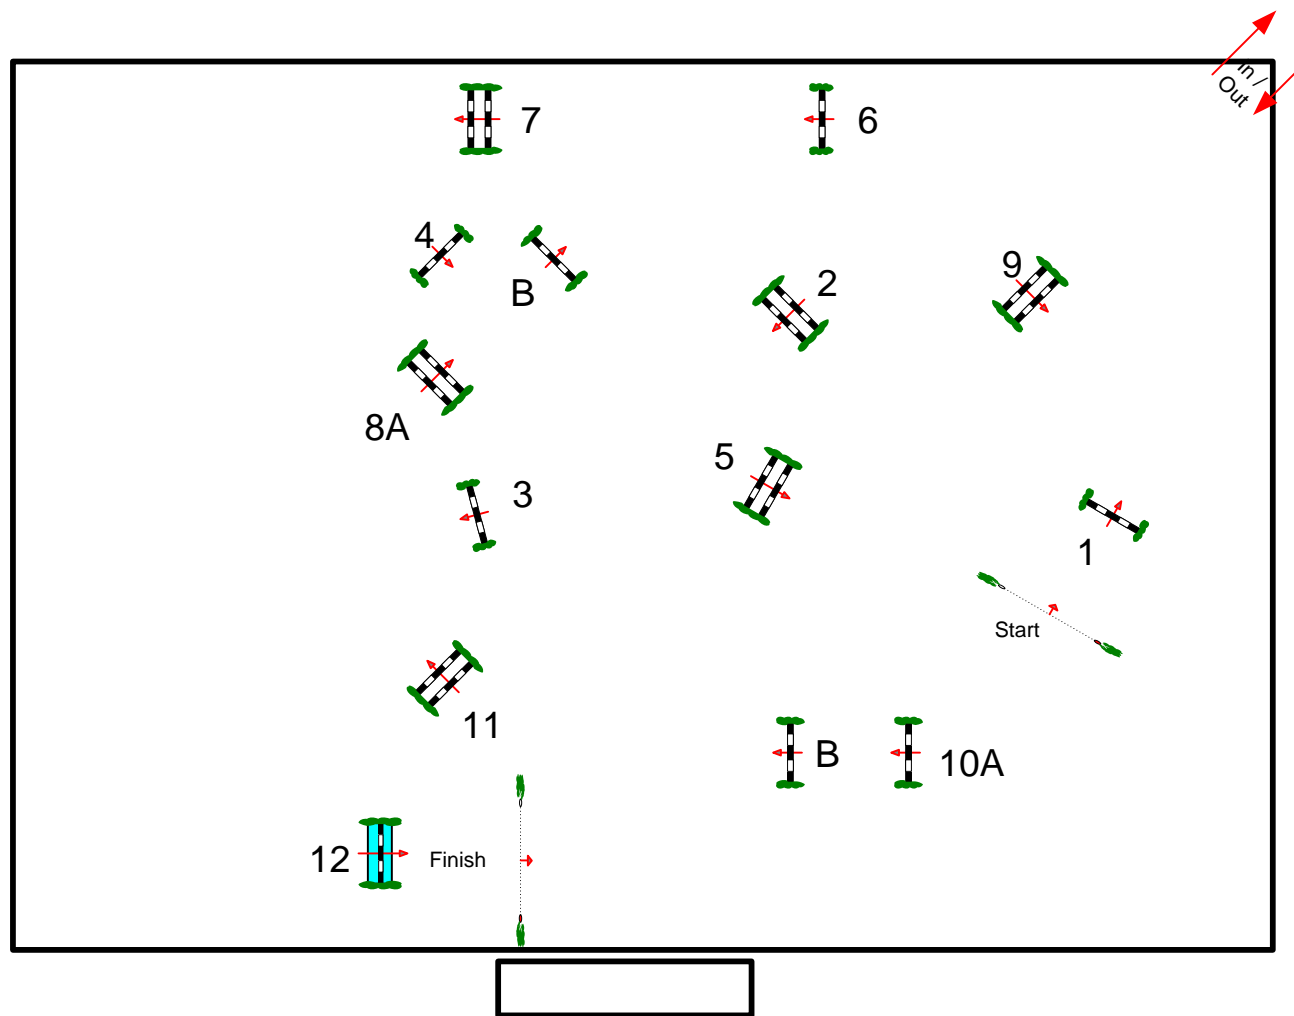

AREZZO EQUESTRIAN CENTER

TOSCANA TOUR 2012

13- 15 APRIL 2012

Class No.: 164 - 165 - 174 - 175
aprile 2012 Start: 0:00

BRONZE 1.20 - CH JUN - PONY

Competition against the clock

venerdì 13

Table: A
National RG:
FEI RG / Art. 238.2.1
Height: 1.20 - 1.15 - 1.10 m
Speed: 350 m/min
Length: 480 m
Time allowed: 83 sec
Time limit: 166 sec

Obstacles: 12 :
Efforts: 14
Penalty sec:
Closed combination:
Length: 0 m
Time allowed: 0 sec
Time limit: 0 sec

2nd Jump-off:
Length: 0 m
Time allowed: 0 sec
Time limit: 0 sec

CAMPO VASARI