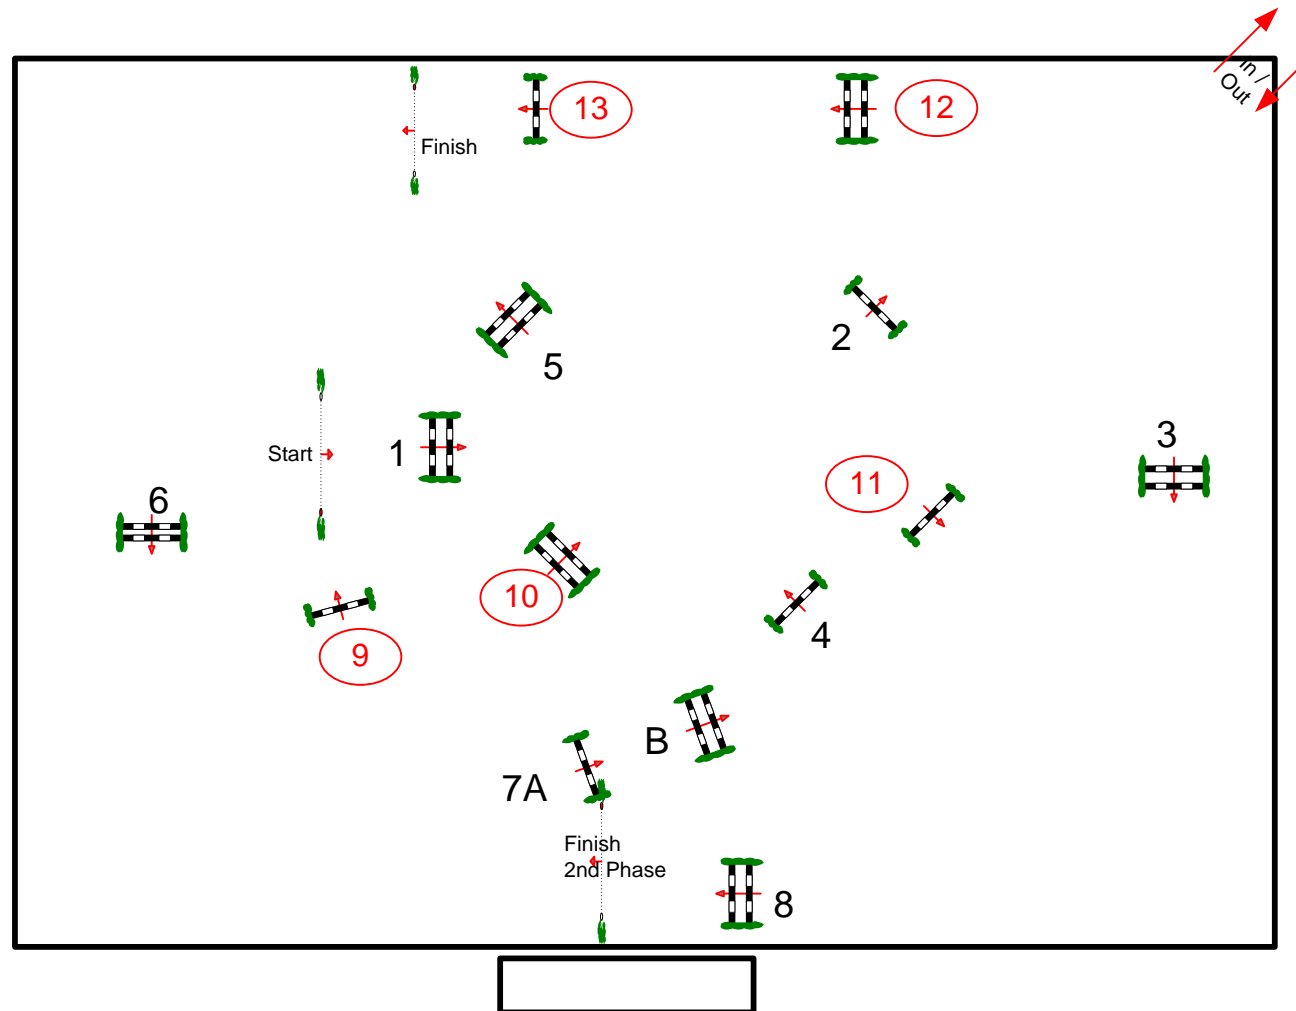

## TOSCANA TOUR 2012

13 - 15 APRIL 2012

Class No.: 177 - 188 BRONZE 1.15 - PONY 1.10

Competition in two Phases

venerdi 13 aprile 2012

Start: 0:00

Table: A  
National RG:  
FEI RG / Art. 274.5.3  
Height: 1.15 m

Speed: 350 m/min  
Length: 350 m  
Time allowed: 60 sec  
Time limit: 120 sec

Obstacles: 8  
Efforts: 9  
Penalty sec:  
Closed combination:

2nd Phase: 9-10-11-12-13  
Length: 250 m  
Time allowed: 43 sec  
Time limit: 86 sec

2nd Jump-off:  
Length: 0 m  
Time allowed: 0 sec  
Time limit: 0 sec

CAMPO VASARI

*Course Designer*

**FRANCOIS DENIS  
MANOS AGGELAKIS**