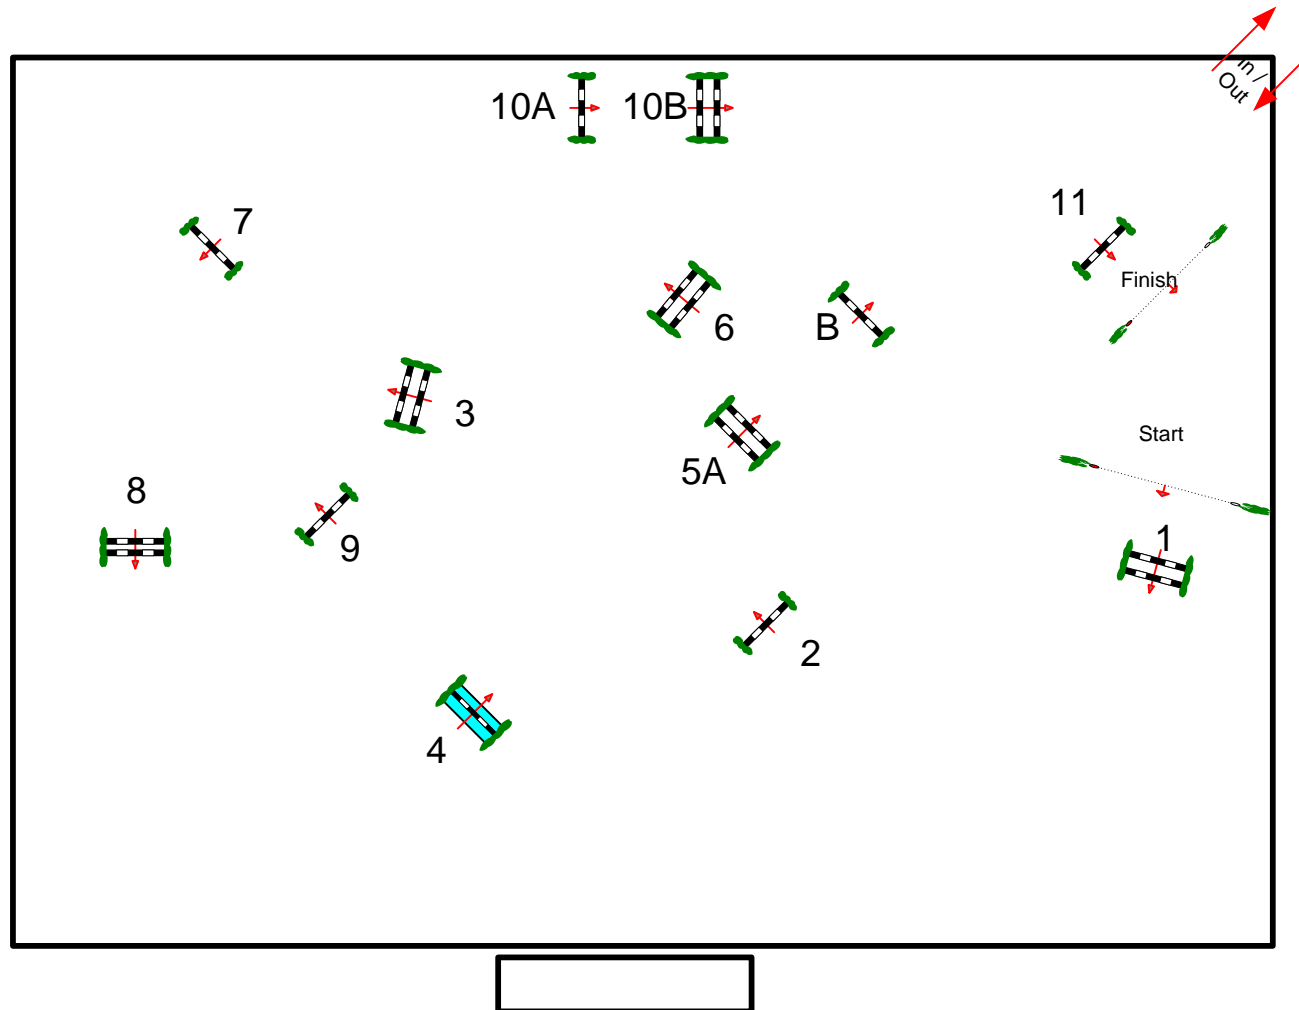

AREZZO EQUESTRIAN CENTER

TOSCANA TOUR 2012

13 - 15 APRIL 2012

Class No.: 190 - 181 PONY- 120 - SILVER 130

Competition against the clock

sabato 14 aprile 2012

Start: 0:00

Table: A
National RG:
FEI RG / Art. 238.2.1
Height: 1.20 - 1.30 m

Speed: 350 m/min
Length: 460 m
Time allowed: 79 sec
Time limit: 158 sec

Obstacles: 11
Efforts: 13
Penalty sec:
Closed combination:

:
Length: 0 m
Time allowed: 0 sec
Time limit: 0 sec

2nd Jump-off:
Length: 0 m
Time allowed: 0 sec
Time limit: 0 sec

CAMPO VASARI

Course Designer

**FRANCOIS DENIS
MANOS AGGELAKIS**