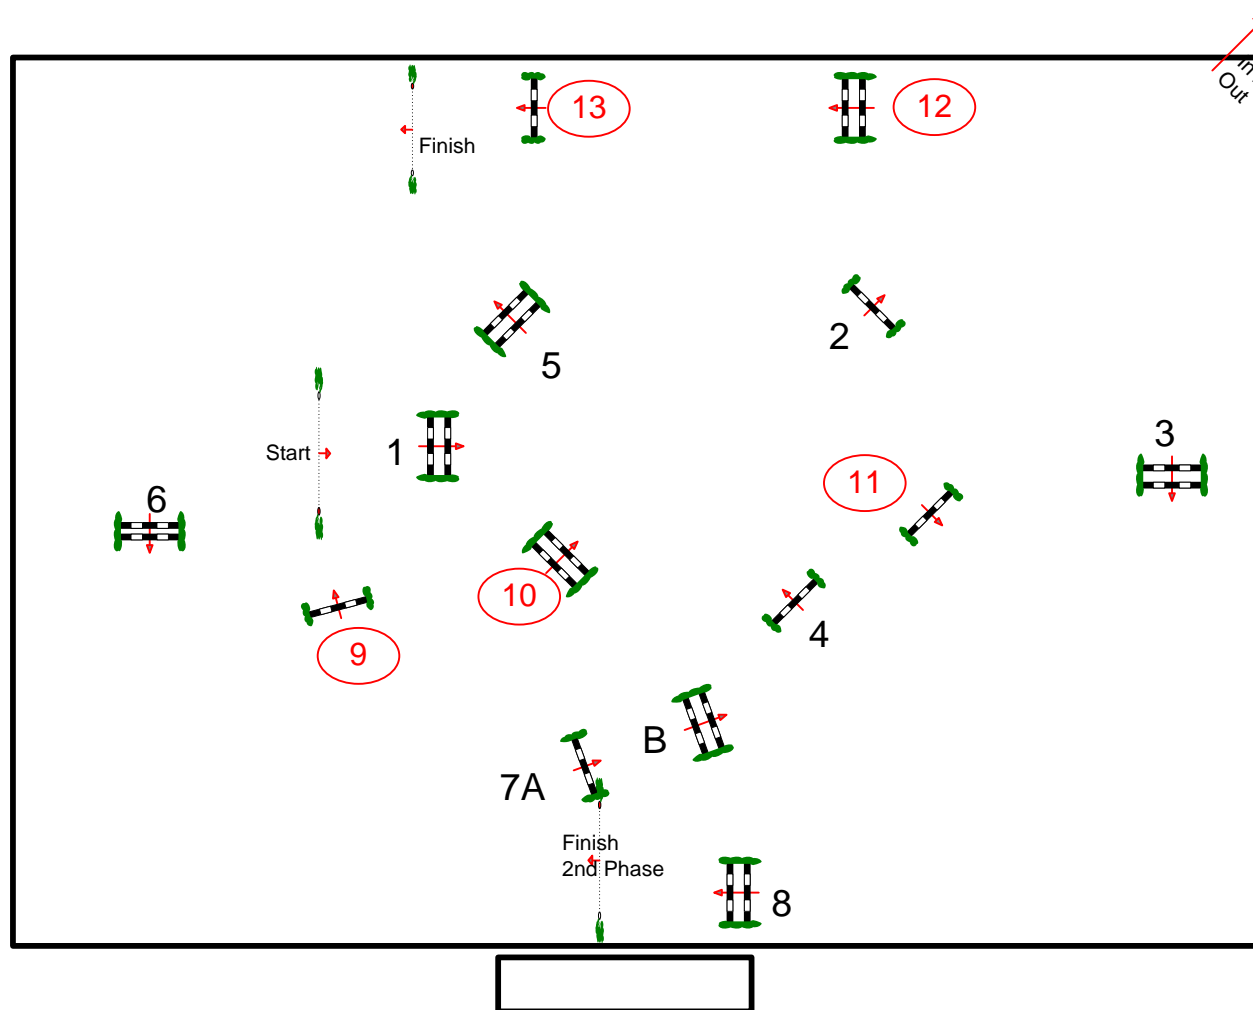

AREZZO EQUESTRIAN CENTER

TOSCANA TOUR 2012

13 - 15 APRIL 2012

Class No.: 177 - 188 BRONZE 1.15 - PONY 1.10

Competition in two Phases

venerdi 13 aprile 2012

Start: 0:00

Table: A
National RG:
FEI RG / Art. 274.5.3
Height: 1.15 m

Speed: 350 m/min
Length: 350 m
Time allowed: 60 sec
Time limit: 120 sec

Obstacles: 8
Efforts: 9
Penalty sec:
Closed combination:

2nd Phase: 9-10-11-12-13
Length: 250 m
Time allowed: 43 sec
Time limit: 86 sec

2nd Jump-off:
Length: 0 m
Time allowed: 0 sec
Time limit: 0 sec

CAMPO VASARI

Course Designer

**FRANCOIS DENIS
MANOS AGGELAKIS**