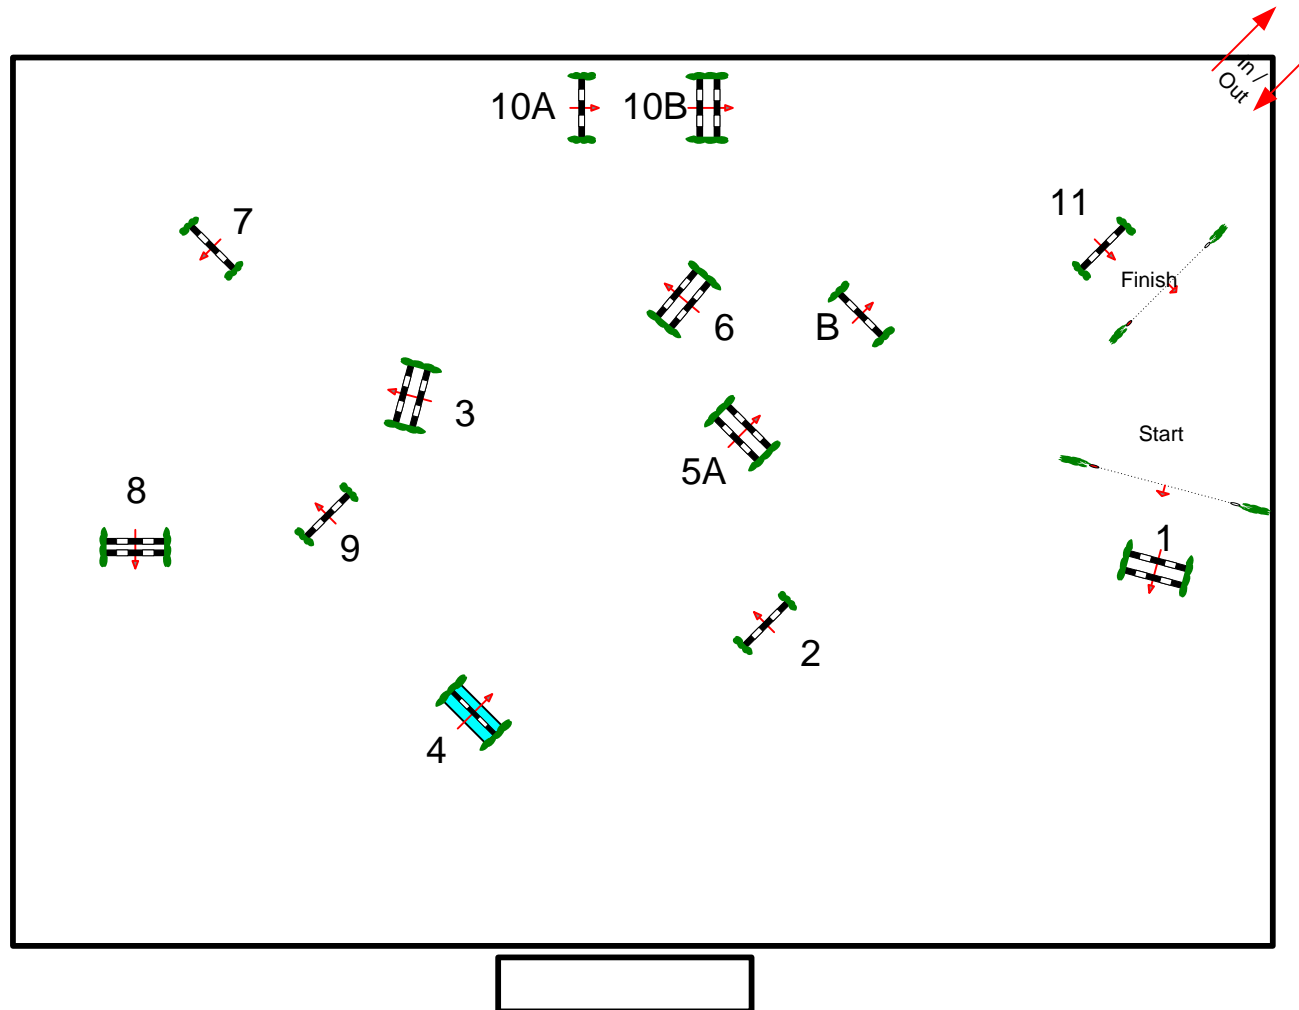

## TOSCANA TOUR 2012

13 - 15 APRIL 2012

Class No.: 190 - 181 PONY- 120 - SILVER 130

Competition against the clock

sabato 14 aprile 2012

Start: 0:00

Table: A  
National RG:  
FEI RG / Art. 238.2.1  
Height: 1.20 - 1.30 m

Speed: 350 m/min  
Length: 460 m  
Time allowed: 79 sec  
Time limit: 158 sec

Obstacles: 11  
Efforts: 13  
Penalty sec:  
Closed combination:

:  
Length: 0 m  
Time allowed: 0 sec  
Time limit: 0 sec

2nd Jump-off:  
Length: 0 m  
Time allowed: 0 sec  
Time limit: 0 sec