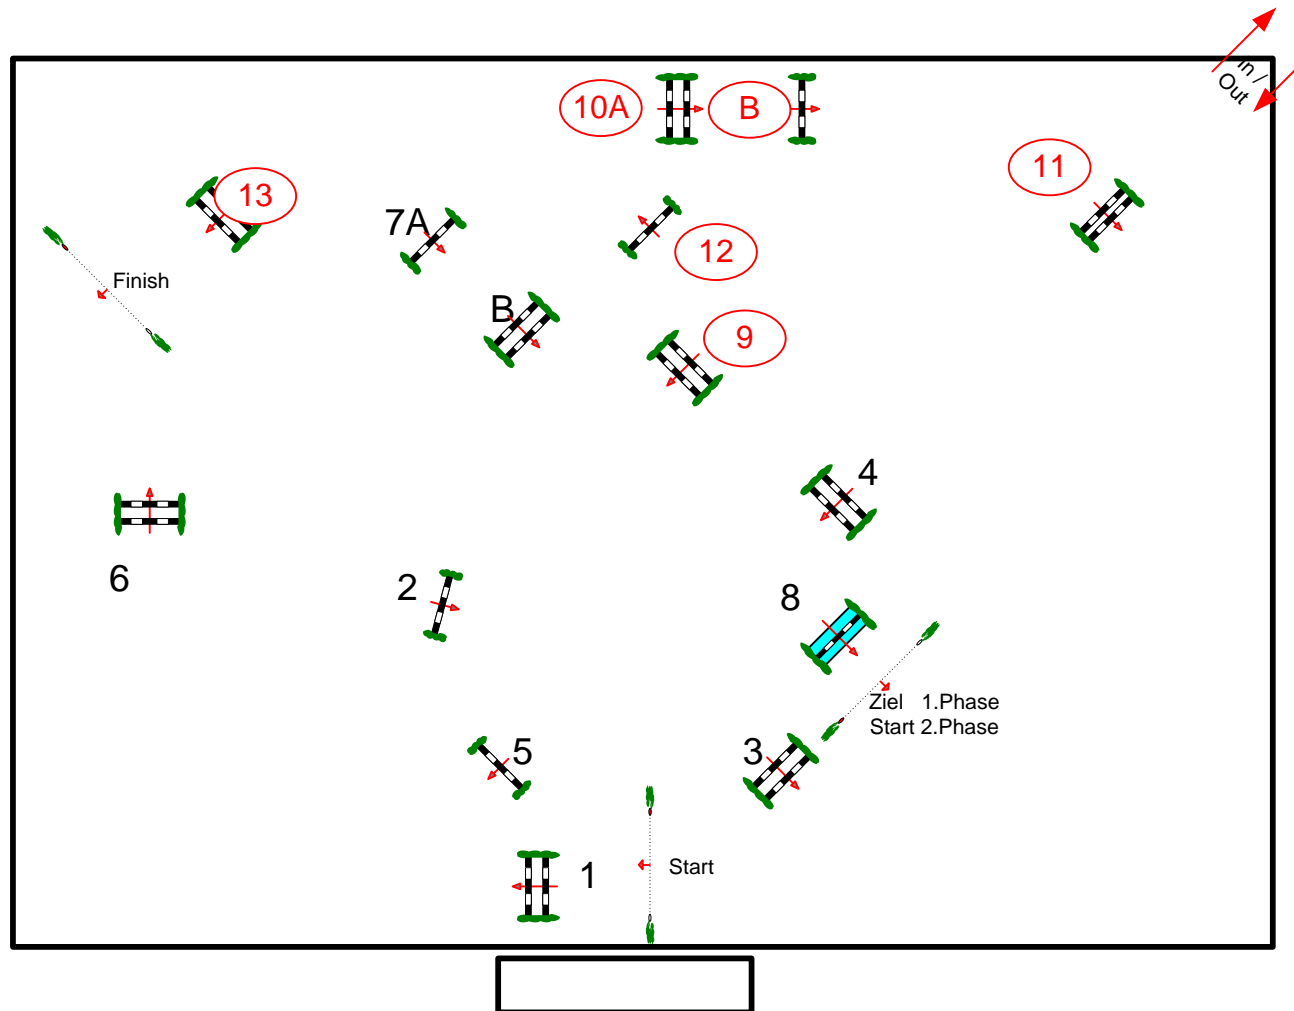

AREZZO EQUESTRIAN CENTER

TOSCANA TOUR 2012

13 - 15 APRIL 2012

Class No.: 192

BRONZE 1.20

Competition in two Phases

domenica 15 aprile 2012

Start: 0:00

Table: A
National RG:
FEI RG / Art. 274.5.3
Height: 1.20 m

Speed: 350 m/min
Length: 330 m
Time allowed: 57 sec
Time limit: 114 sec

Obstacles: 8
Efforts: 9
Penalty sec:
Closed combination:

2nd Phase: 9-10-11-12A-12B-13
Length: 250 m
Time allowed: 43 sec
Time limit: 86 sec

2nd Jump-off:
Length: 0 m
Time allowed: 0 sec
Time limit: 0 sec

CAMPO VASARI

Course Designer

**FRANCOIS DENIS
MANOS AGGELAKIS**