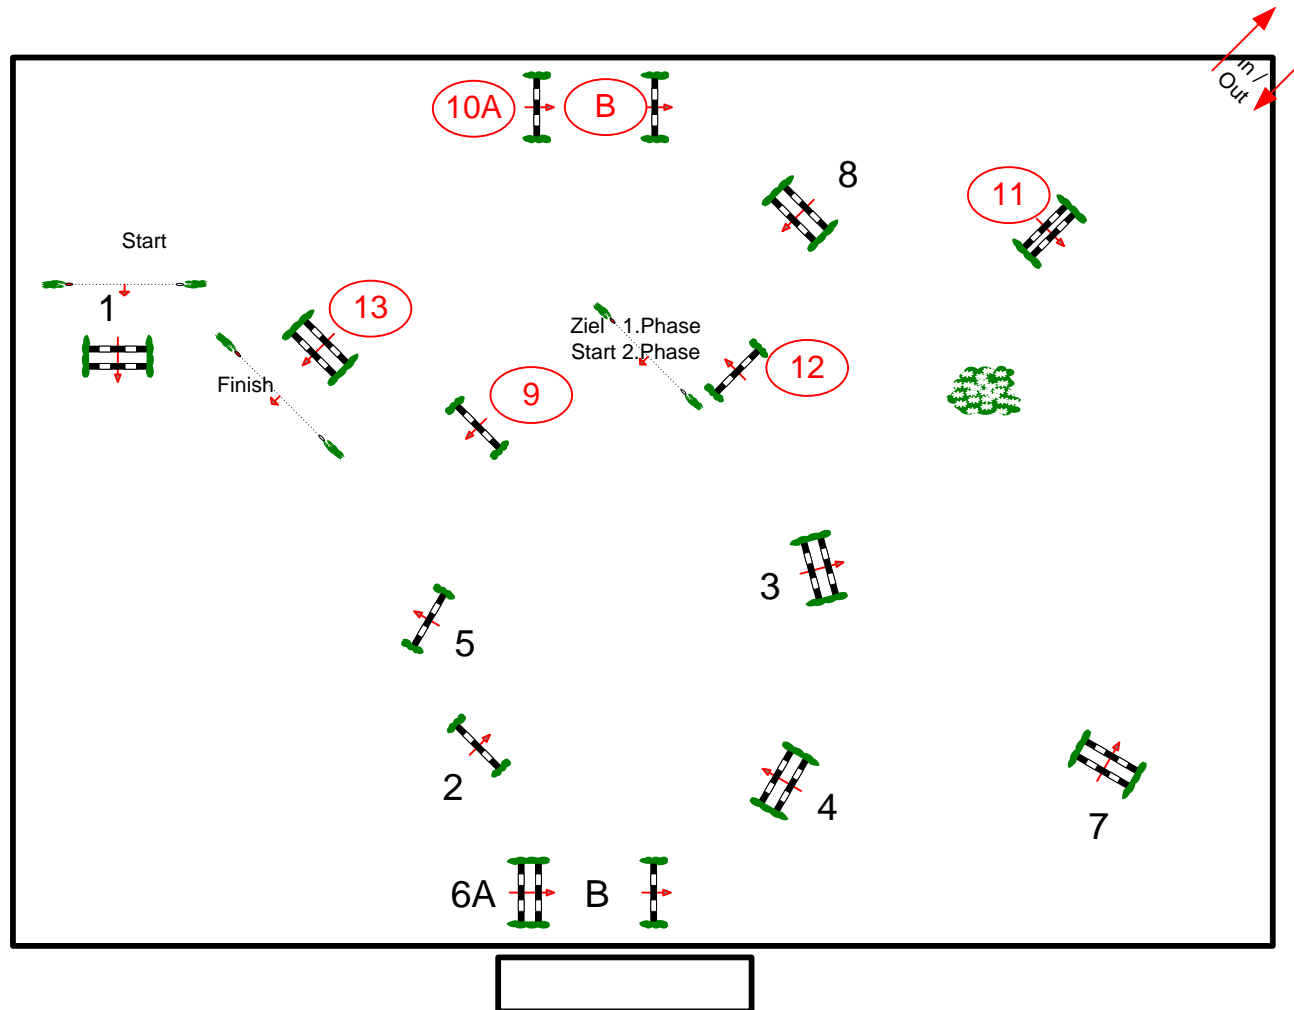

AREZZO EQUESTRIAN CENTER

TOSCANA TOUR 2012

13 - 15 APRIL 2012

Class No.: 203 - 193 115 / 120 PONY - CH. JUNIORES

Competition in two Phases

domenica 15 aprile 2012

Start: 8:15

Table: A
National RG:
FEI RG / Art. 274.5.3
Height: 1.15 - 1.20 m

Speed: 350 m/min
Length: 360 m
Time allowed: 62 sec
Time limit: 124 sec

Obstacles: 8
Efforts: 9
Penalty sec:
Closed combination:

2nd Phase: 9-10A-10B-11-12-13
Length: 220 m
Time allowed: 38 sec
Time limit: 76 sec

2nd Jump-off:
Length: 0 m
Time allowed: 0 sec
Time limit: 0 sec

CAMPO VASARI

Course Designer

**FRANCOIS DENIS
MANOS AGGELAKIS**