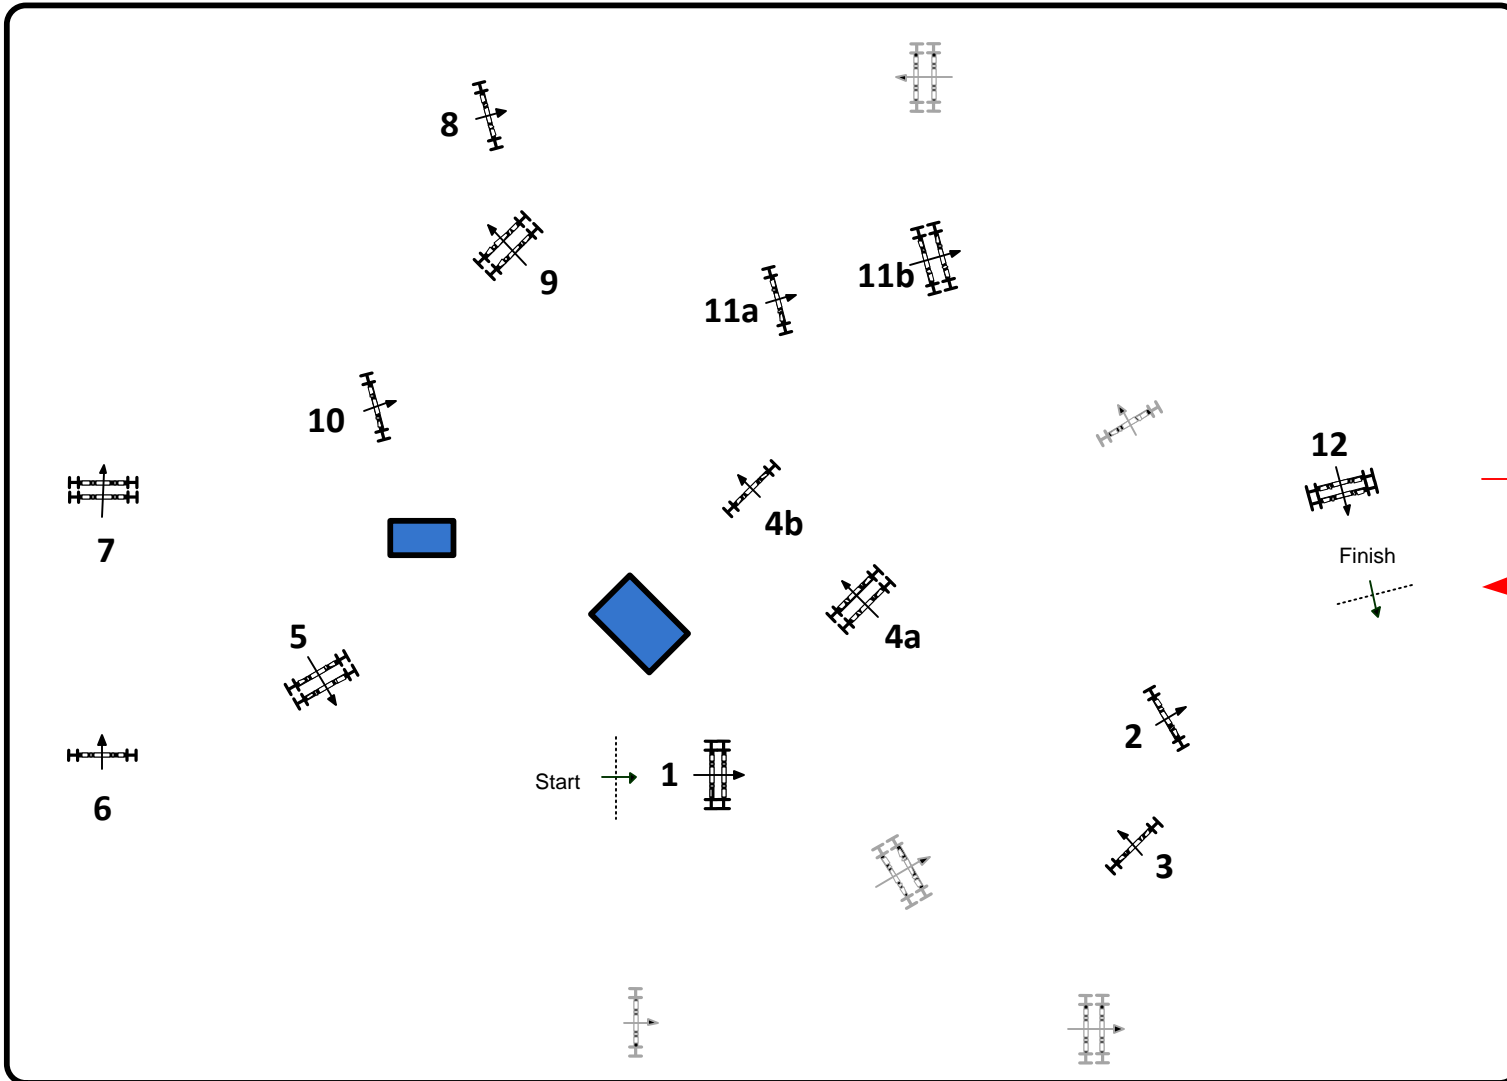

Class No.: 212 GOLD TOUR - 135M

Competition against the clock

13 April 2012

Start: 0:00

Table: A  
National RG: -  
FEI RG / Art. 238.2.1  
Height: 1.35 m

Speed: 350 m/min

Length: 470 m

**Time allowed: 81 sec**

Time limit: 162 sec

Obstacles: 12

Efforts: 14

Course Design Team  
Alan Wade  
Manos Aggelakis

JURY