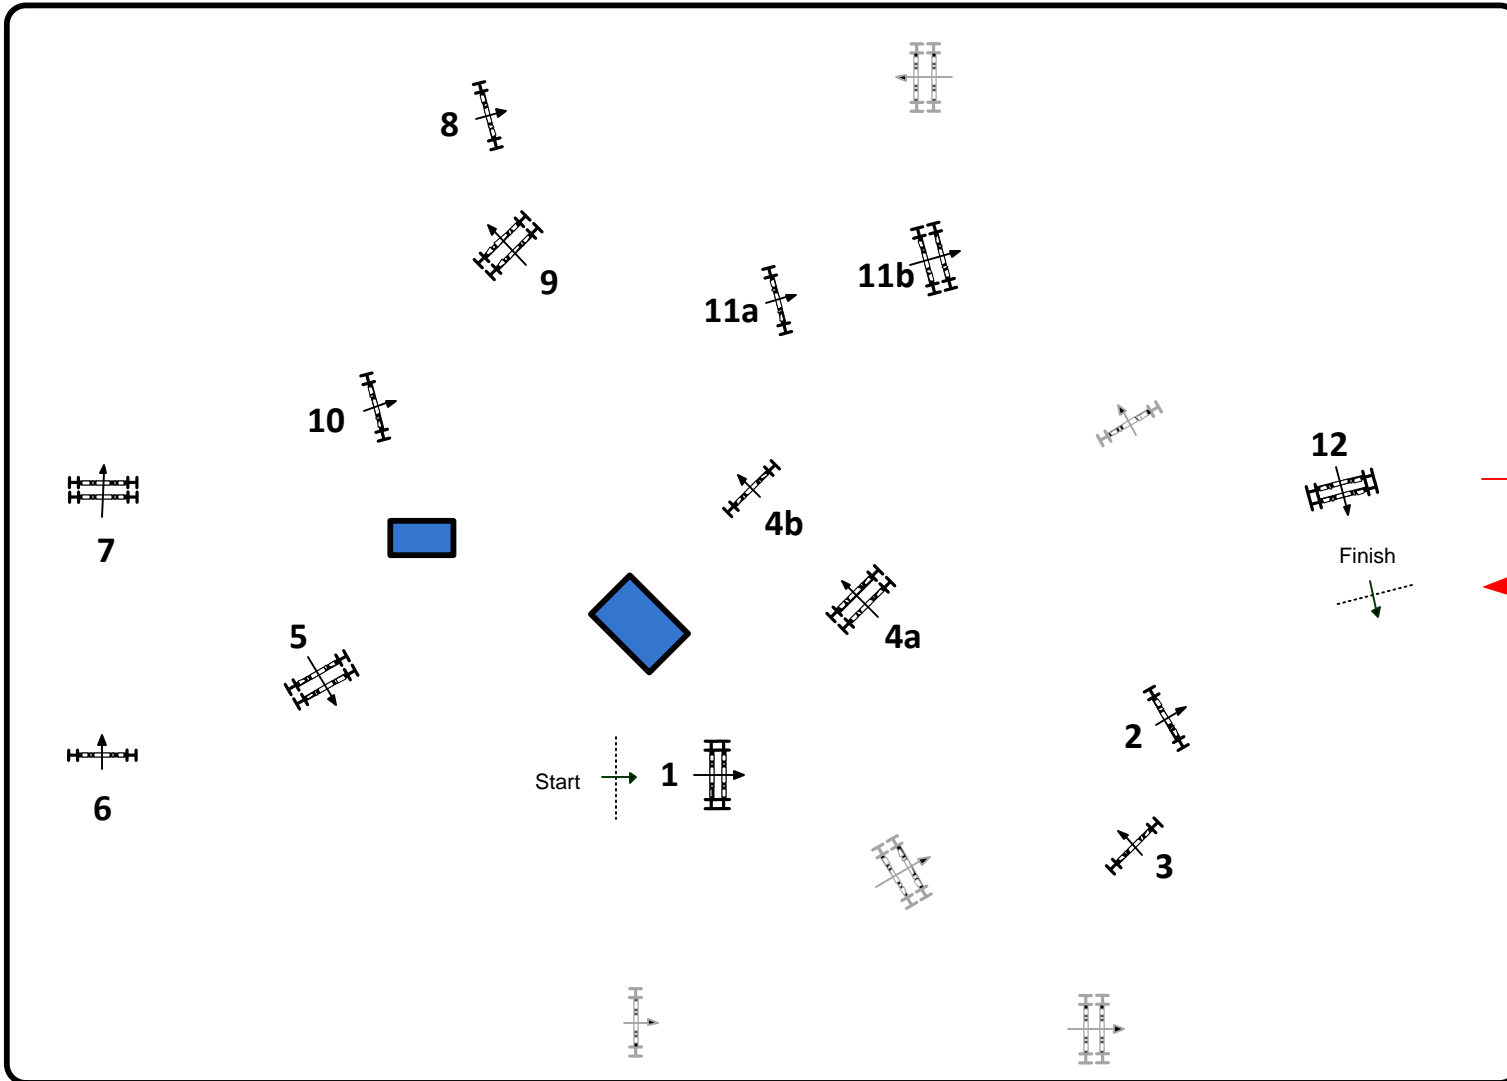

Class No.: 168 SILVER TOUR - 135M

Competition against the clock 13 April 2012

Start: 0:00

Table: A
National RG: -
FEI RG / Art. 238.2.1
Height: 1.35 m

Speed: 350 m/min

Length: 470 m

Time allowed: 81 sec

Time limit: 162 sec