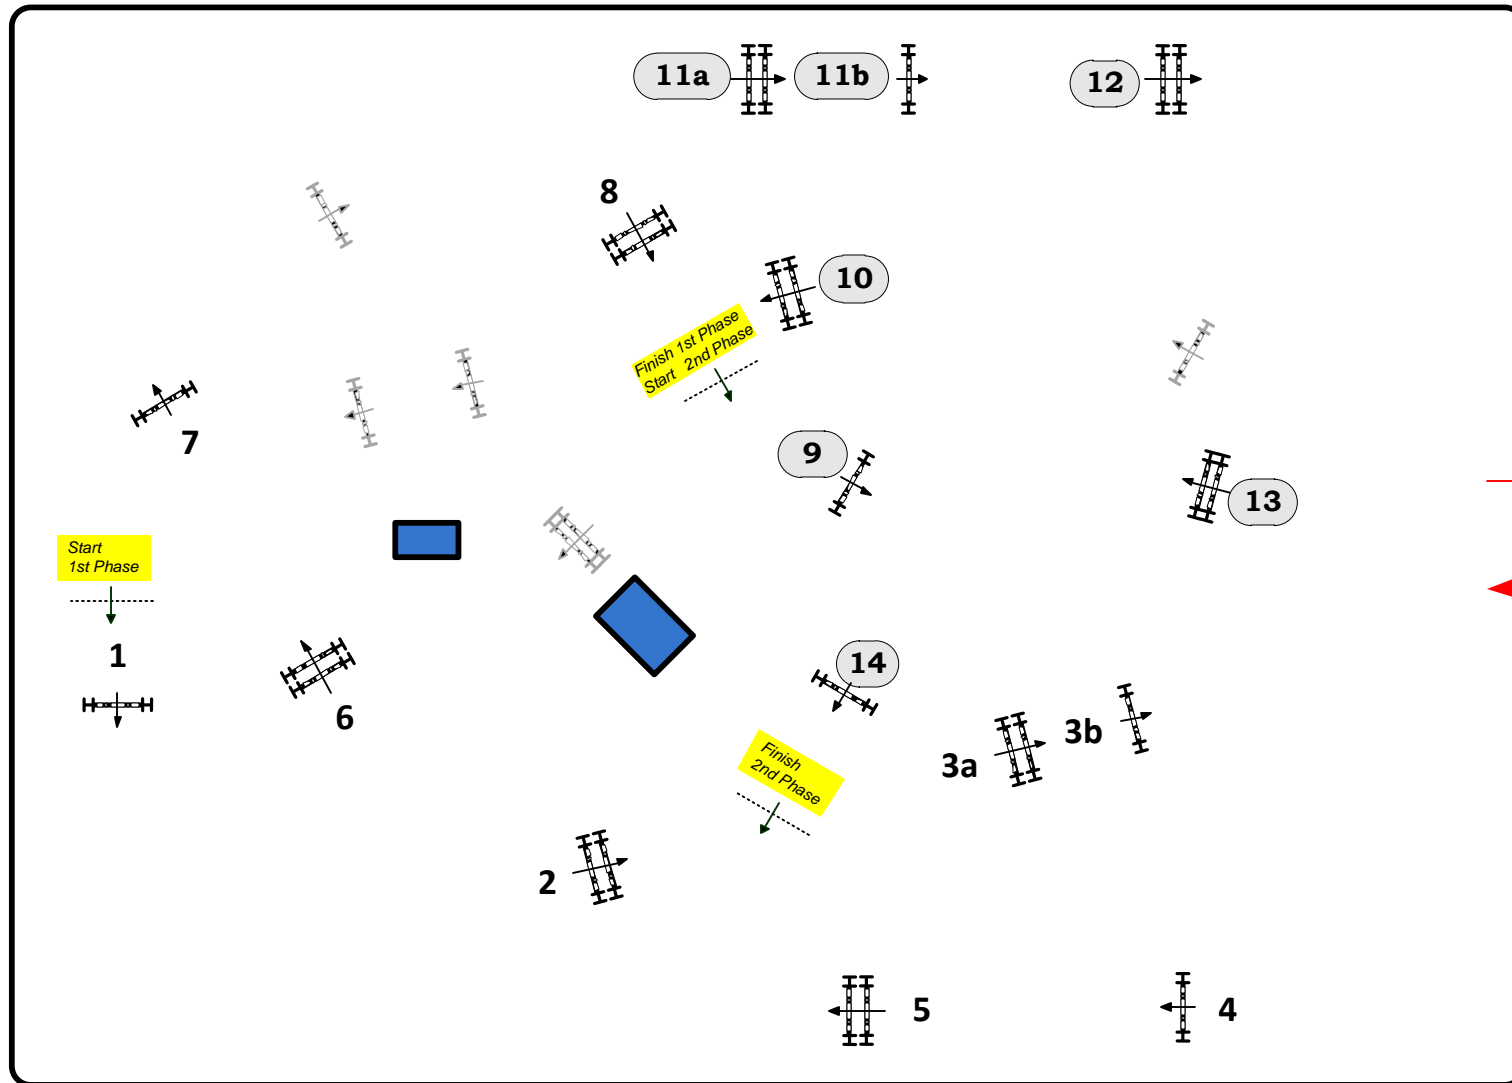

Class No.: 182 SILVER TOUR - 135M

Competition in two Phases

14 April 2012

Start: 0:00

Table: A
National RG: -
FEI RG / Art. 274.5.3
Height: 1.35 m

Speed: 350 m/min
Length: 300 m
Time allowed: 52 sec
Time limit: 104 sec

Obstacles: 1st Phase 1-8
Efforts: 9

1st Jump-off:
2nd Phase 9-14
Length: 240 m
Time allowed: 42 sec
Time limit: 84 sec

Course Design Team
Alan Wade
Manos Aggelakis