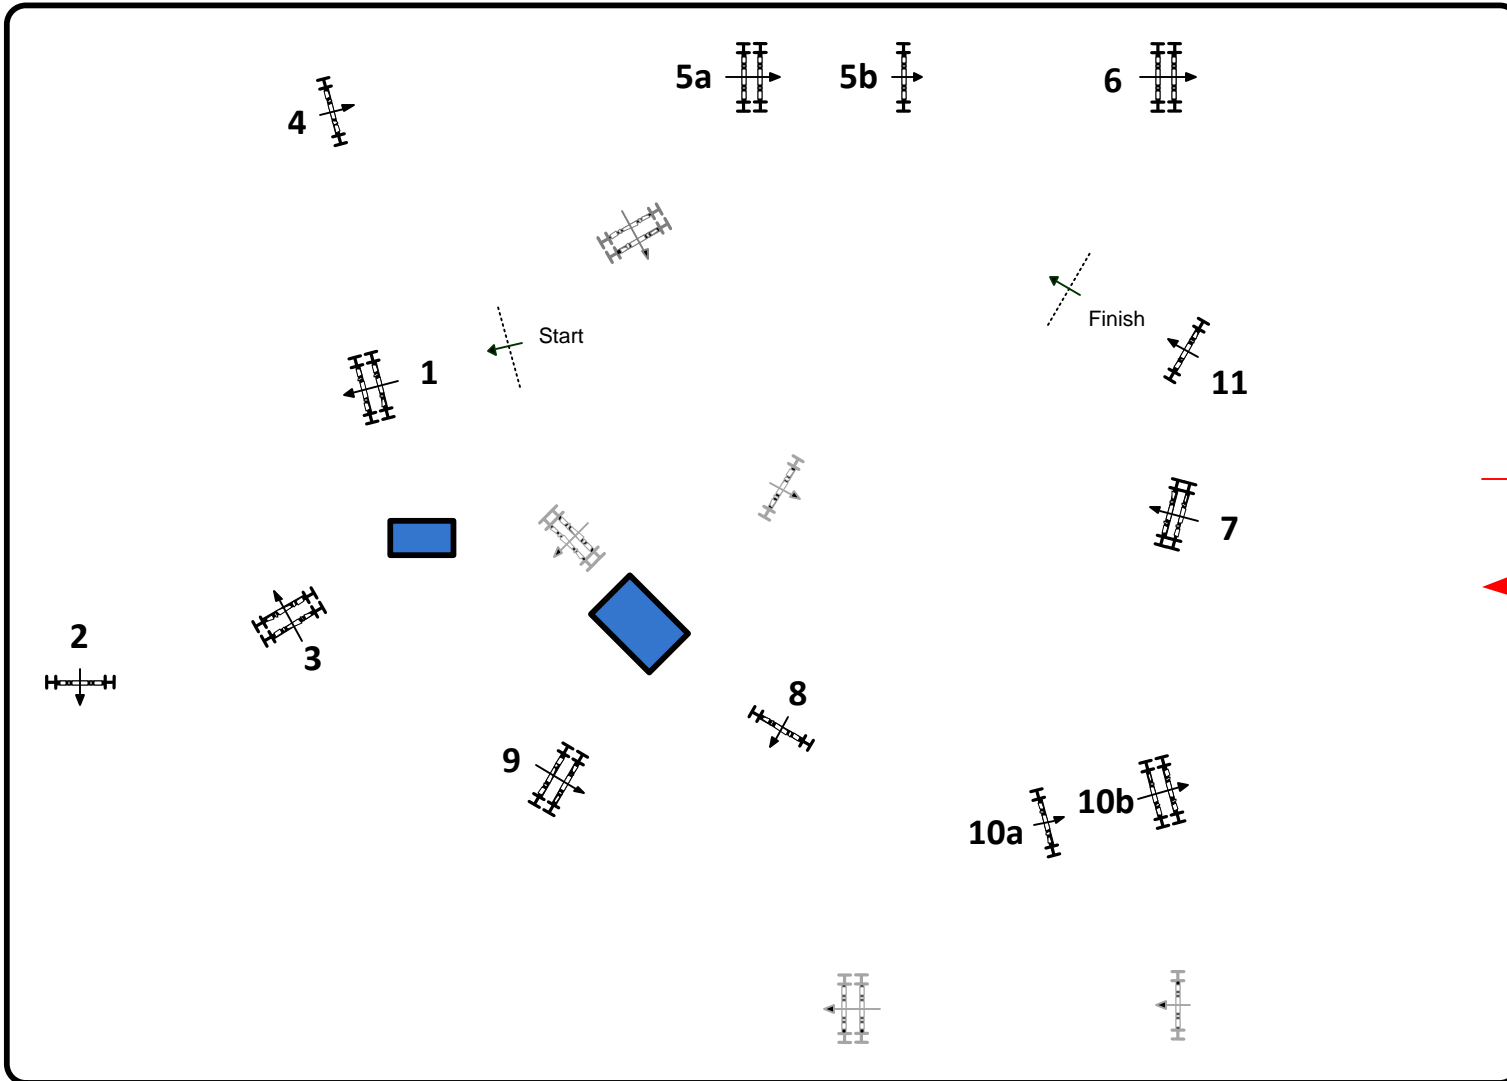

Class No.: 170 SILVER TOUR - 135M

Competition against the clock 14 April 2012

Start: 0:00

Table: A
National RG: -
FEI RG / Art. 238.2.1
Height: 1.35 m

Speed: 350 m/min
Length: 460 m
Time allowed: 79 sec
Time limit: 158 sec

Obstacles: 11
Efforts: 12

In / Out