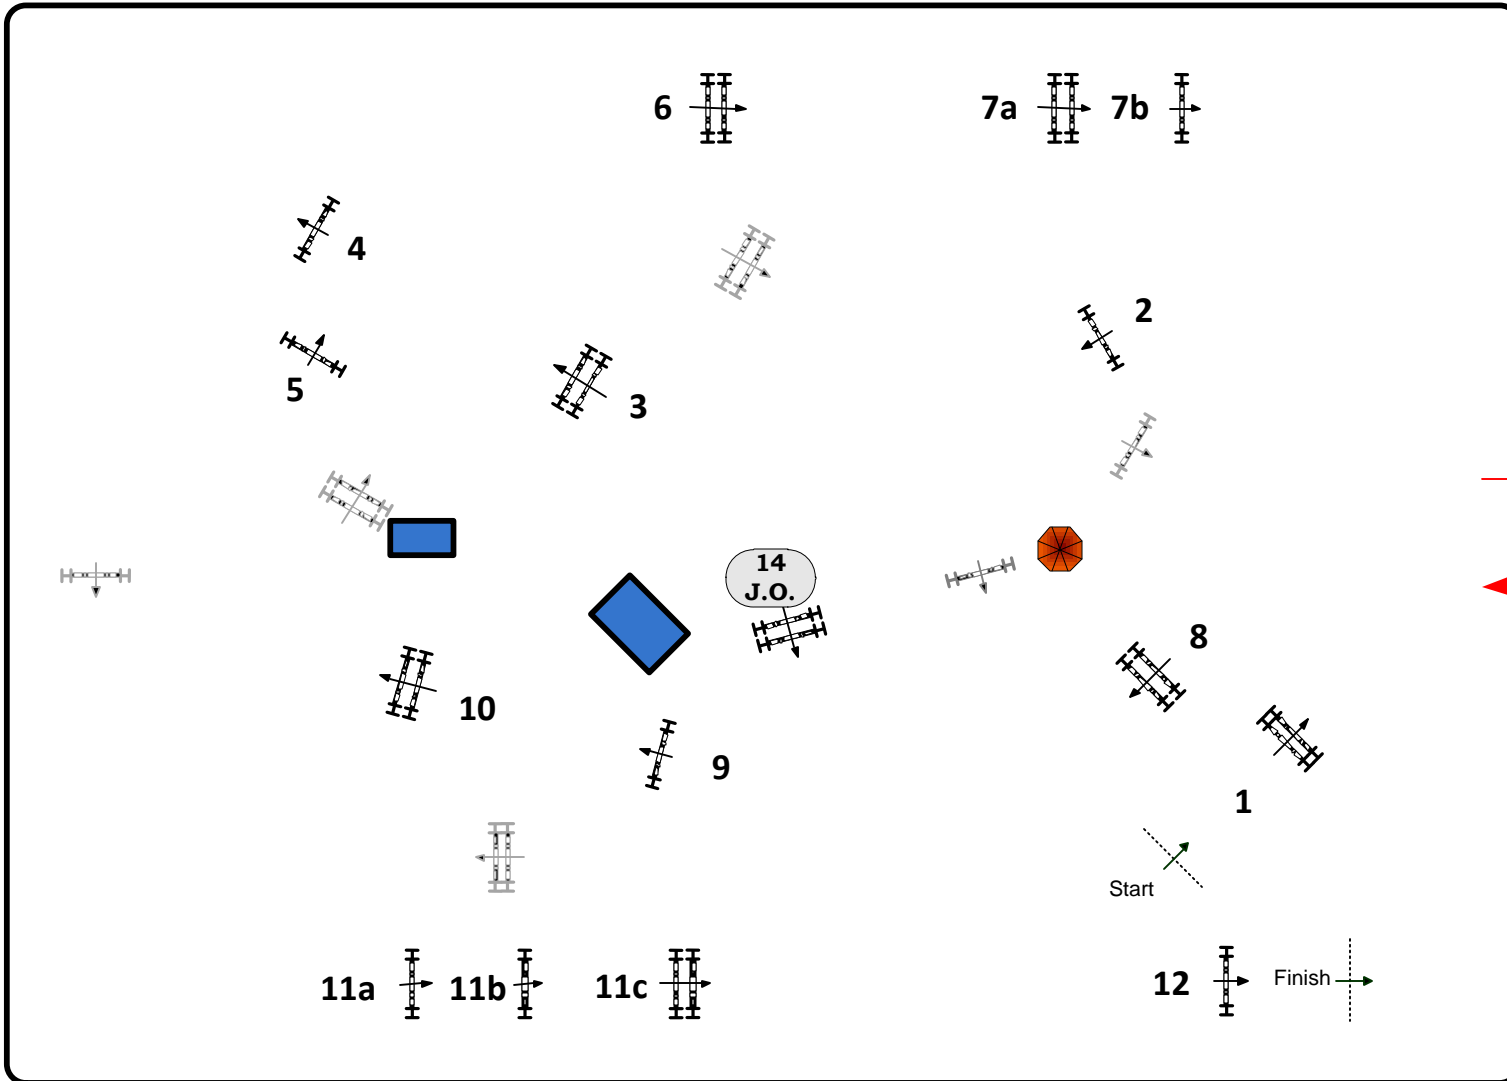

Class No.: 198 SILVER TOUR - 135m

IMMEDIATE JUMP-OFF

15 April 2012

Start: 0:00

Table: A
National RG: -
FEI RG / Art. 238.2.2
Height: 1,35 m

Speed: 350 m/min

Length: 460 m

Time allowed: 79 sec

Time limit: 158 sec

Obstacles: 12

Efforts: 15

1st Jump-off:
1-2-7ab-8-9-(14)-12.

Length: 300 m

Time allowed: 52 sec

Time limit: 104 sec

Course Design Team
Alan Wade
Manos Aggelakis