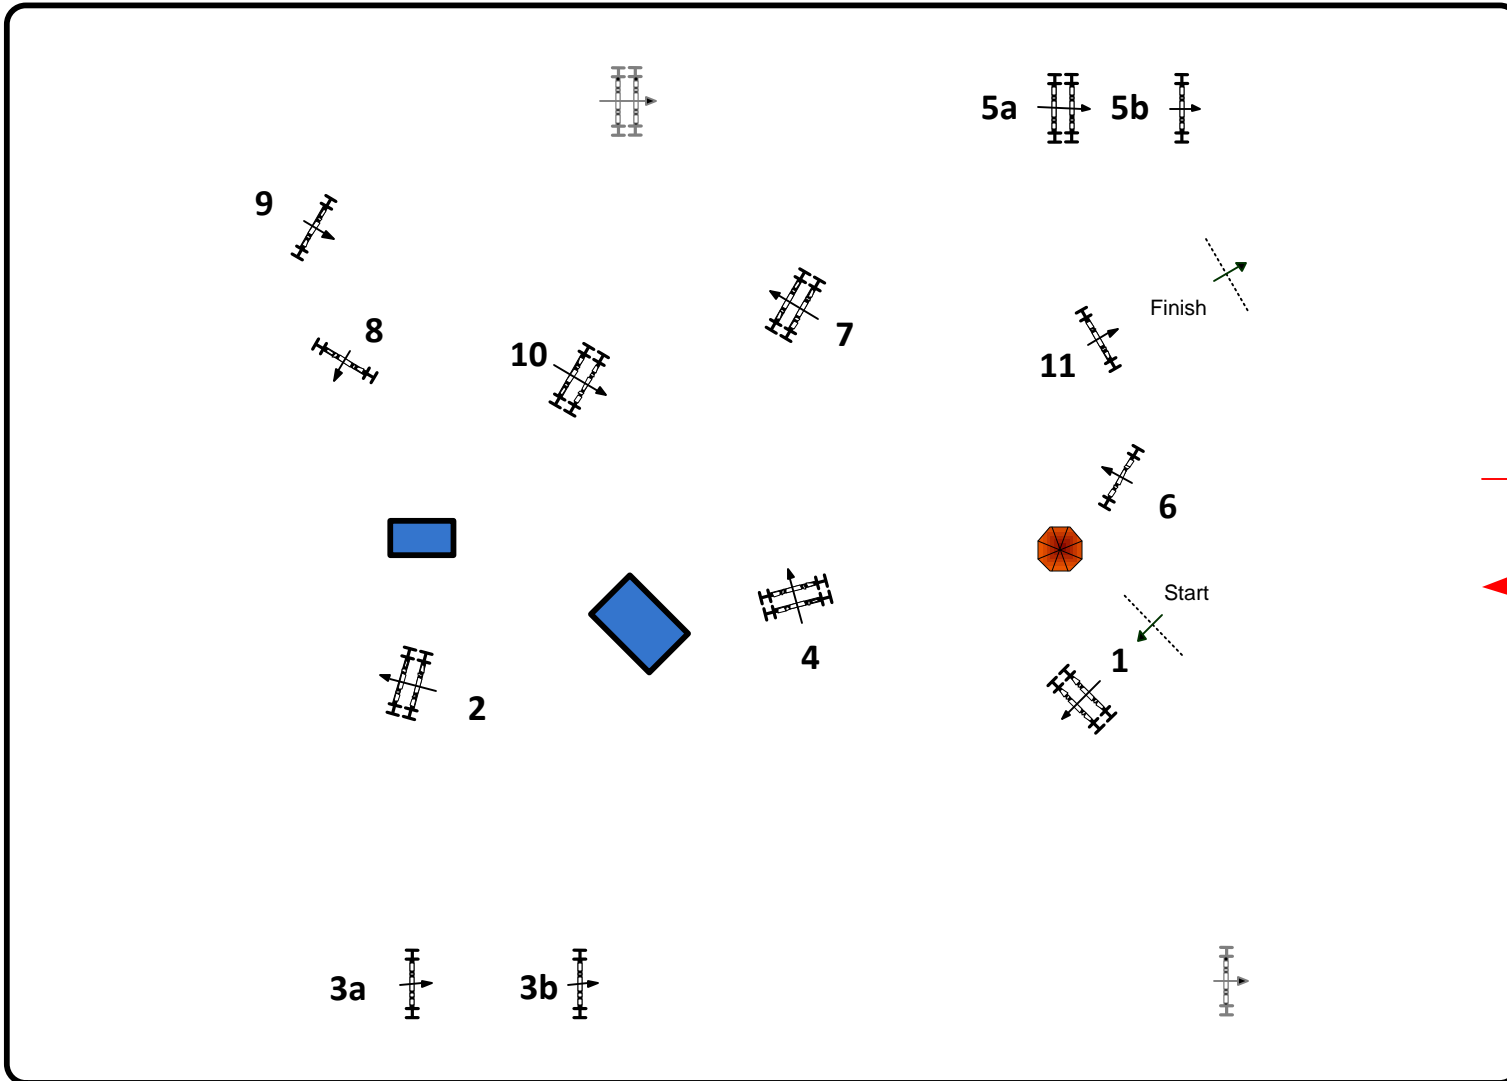

Class No.: 196 SILVER TOUR - 135m

Competition against the clock

15 April 2012

Start: 0:00

Table: A
National RG: -
FEI RG / Art. 238.2.1
Height: 1,35 m

Speed:	350 m/min
Length:	460 m
Time allowed:	79 sec
Time limit:	158 sec