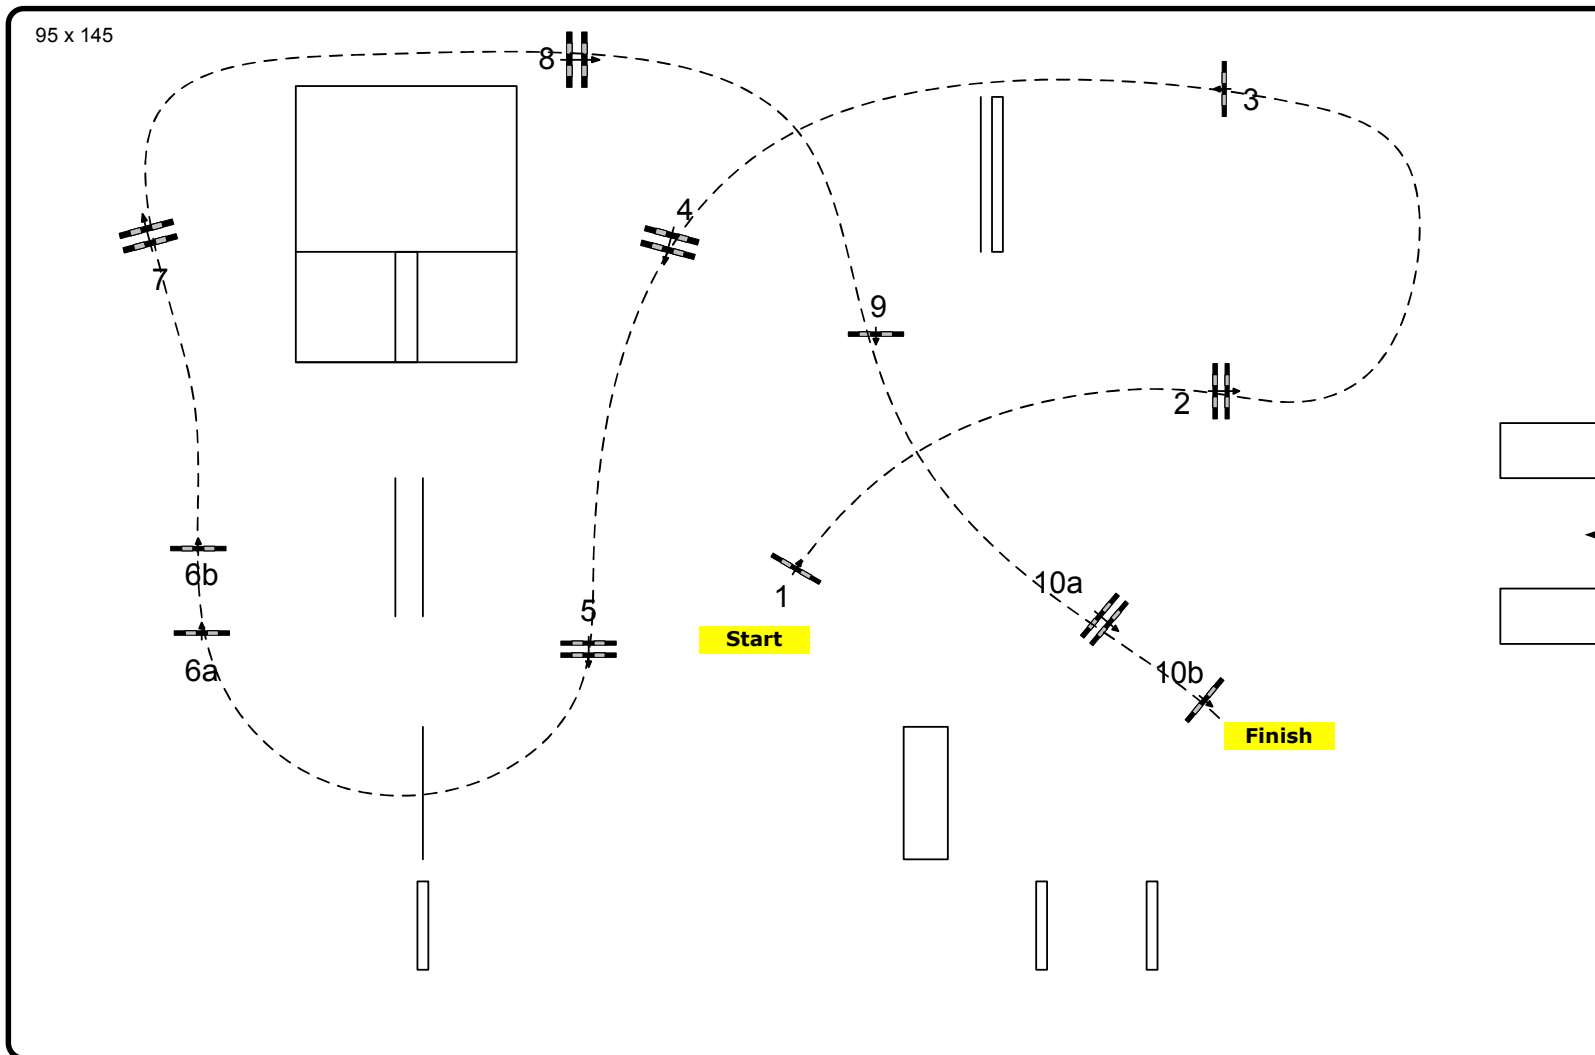

German Jumping Derby Hamburg 2012

CSI 5* / CSI 4* / CSI Amateurs

Class: 1 Opening Competition

Competition against the clock

Table:	A
FEI RG / Art.:	238.2.1
Height in cm:	140
Speed in mtr/min:	350
Length in mtr.:	410
TA in sec:	71
TL in sec:	142
Obstacles:	10
Efforts:	12
Closed Obstacle:	0
Penalty sec:	0

Jump-Off:

0

Length in mtr.:	0
TA in sec:	0
TL in sec:	0