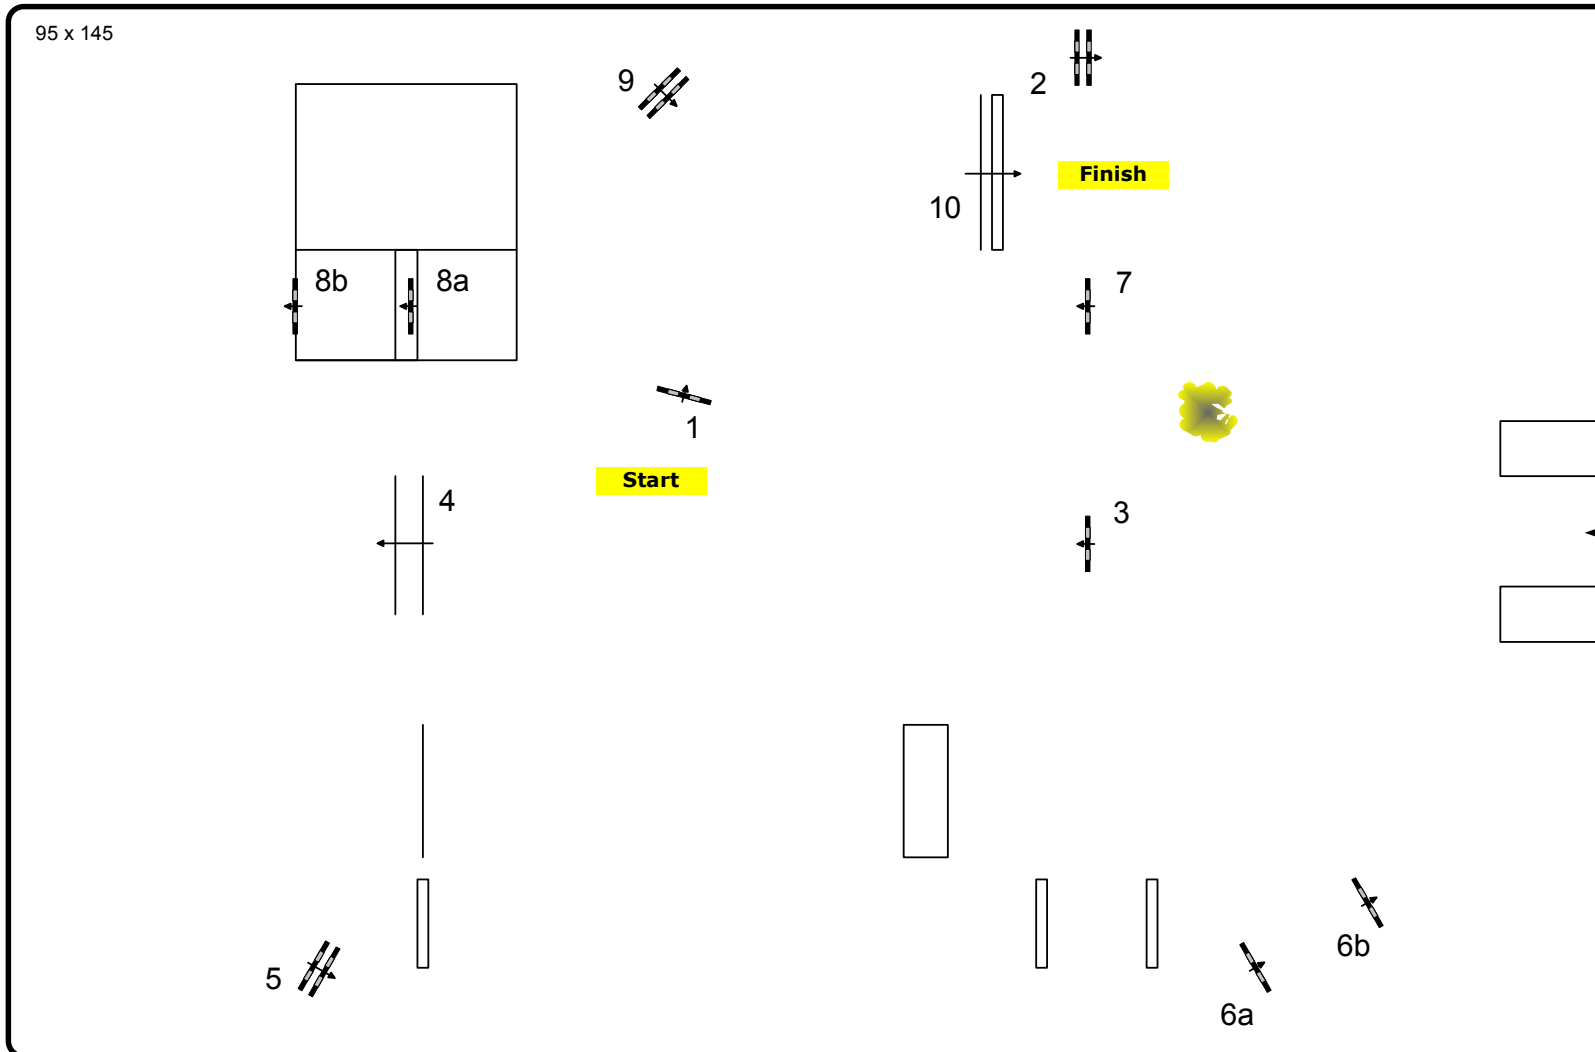

German Jumping Derby Hamburg 2012

Class: 2 1st Qualification German Jumping Derby

Competition against the clock

Table:	A
FEI RG / Art.:	238.2.1
Height in cm:	145
Speed in mtr/min:	350
Length in mtr.:	640
TA in sec:	110
TL in sec:	220
Obstacles:	11
Efforts:	13
Closed Obstacle:	8ab