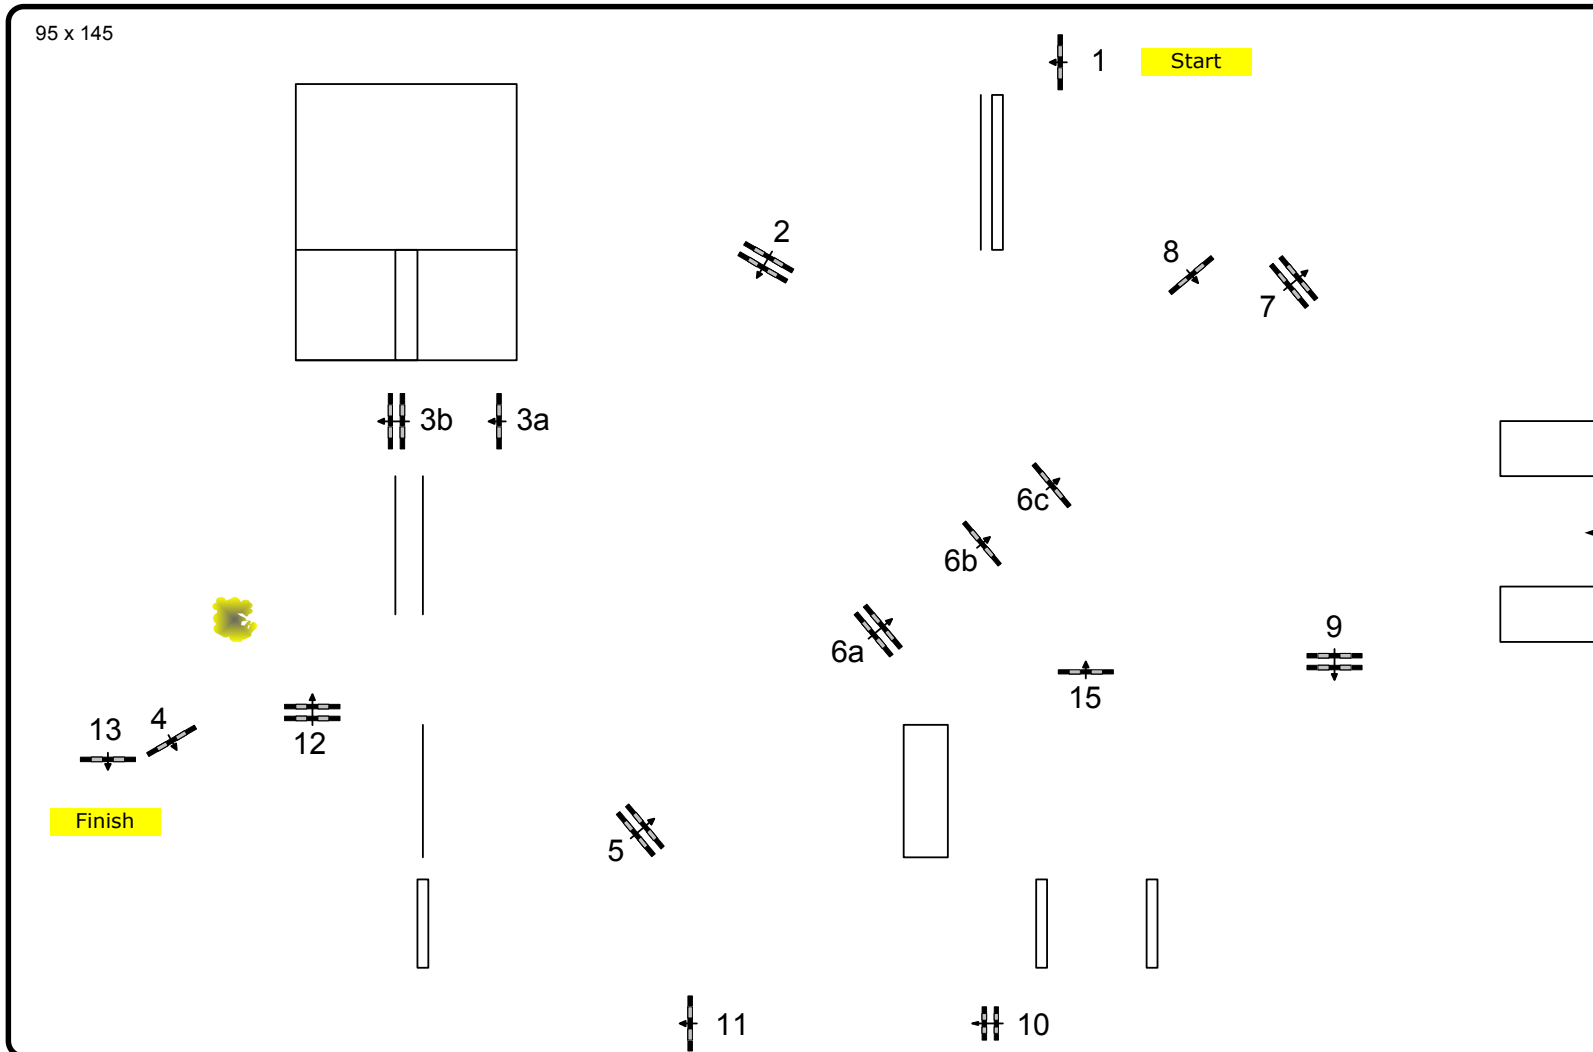

German Jumping Derby Hamburg 2012

CSI 5* / CSI 4* / CSI Amateurs

Class: 3 Mercedes-Benz Championat von Hamburg

Competition with one Jump-Off

Table: A
 National RG:
 FEI RG / Art. 238.2.2
 Height: 1,55 m

Speed: 375 m/min
 Length: 540 m
 Time allowed: 87 sec
 Time limit: 174 sec

Obstacles: 13
 Efforts: 16
 Penalty sec
 Closed combination:

1st Jump-off:
 11-12-13-5-6ab-9-15-3b

Length: 380 m
 Time allowed: 61 sec
 Time limit: 122 sec