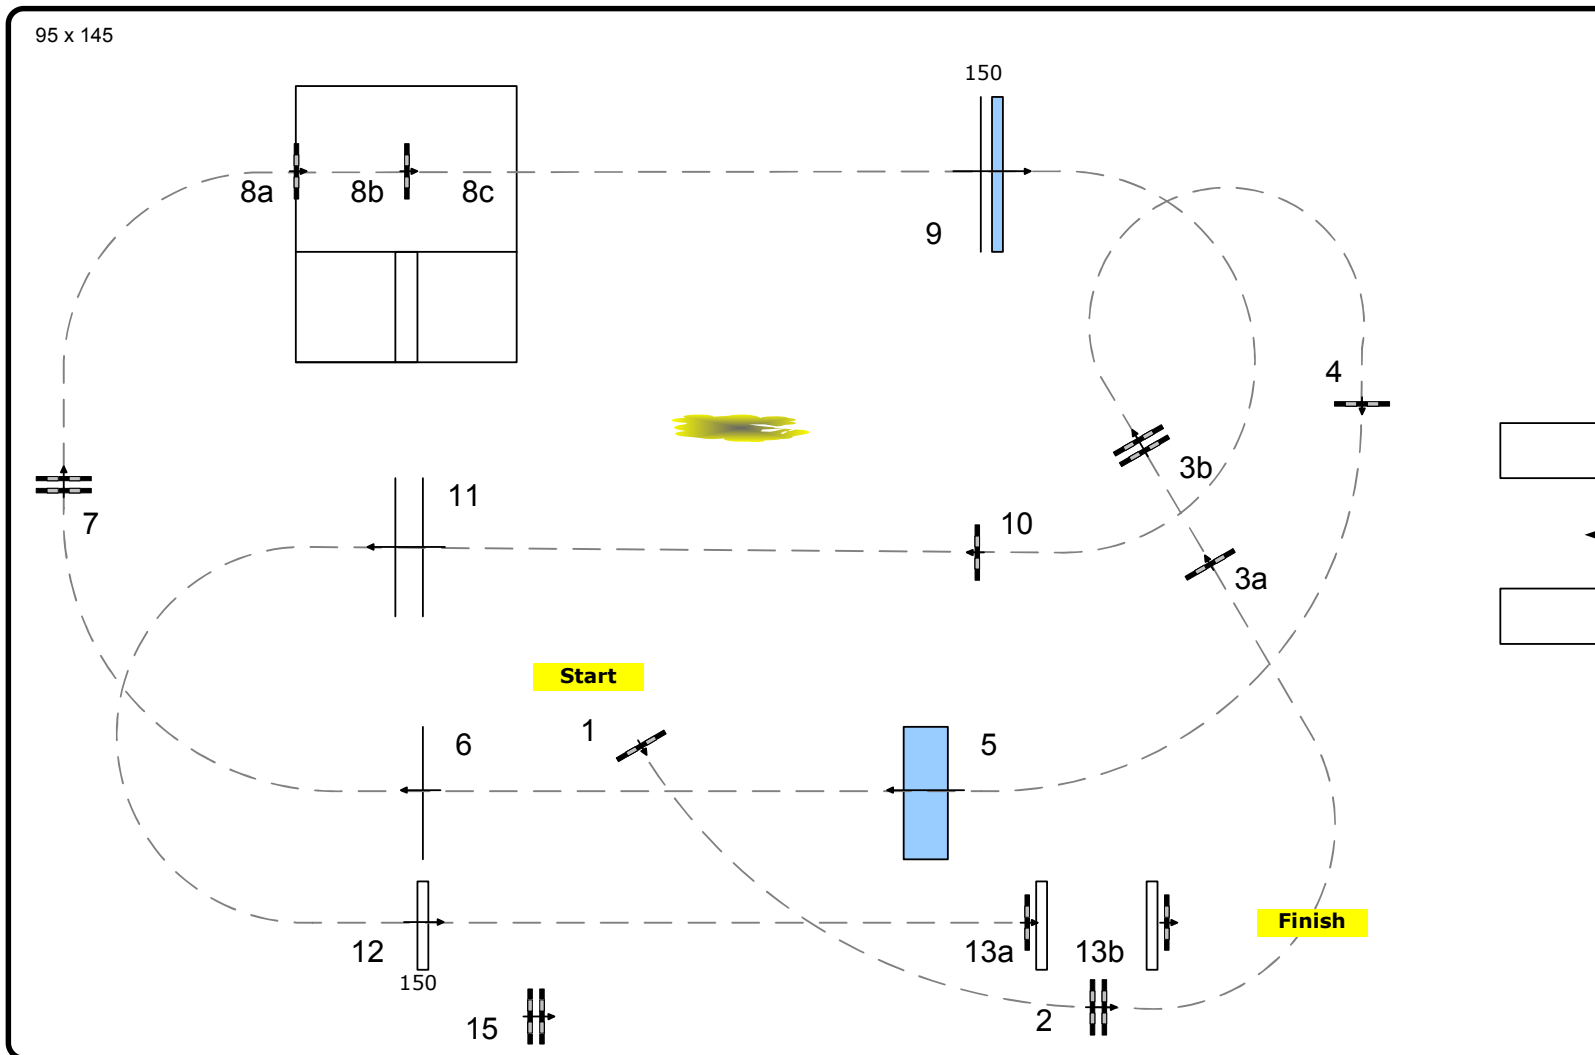

German Jumping Derby Hamburg 2012

CSI 5* / CSI 4* / CSI Amateurs

Class: 4 2nd Qualification Derby

Competition against the clock

Table:	A
FEI RG / Art.:	238.2.1
Height in cm:	150
Speed in mtr/min:	350
Length in mtr.:	720
TA in sec:	124
TL in sec:	248
Obstacles:	13
Efforts:	17
Closed Obstacle:	8abc
Penalty sec:	0

Jump-Off:	
0	
Length in mtr.:	0
TA in sec:	0
TL in sec:	0