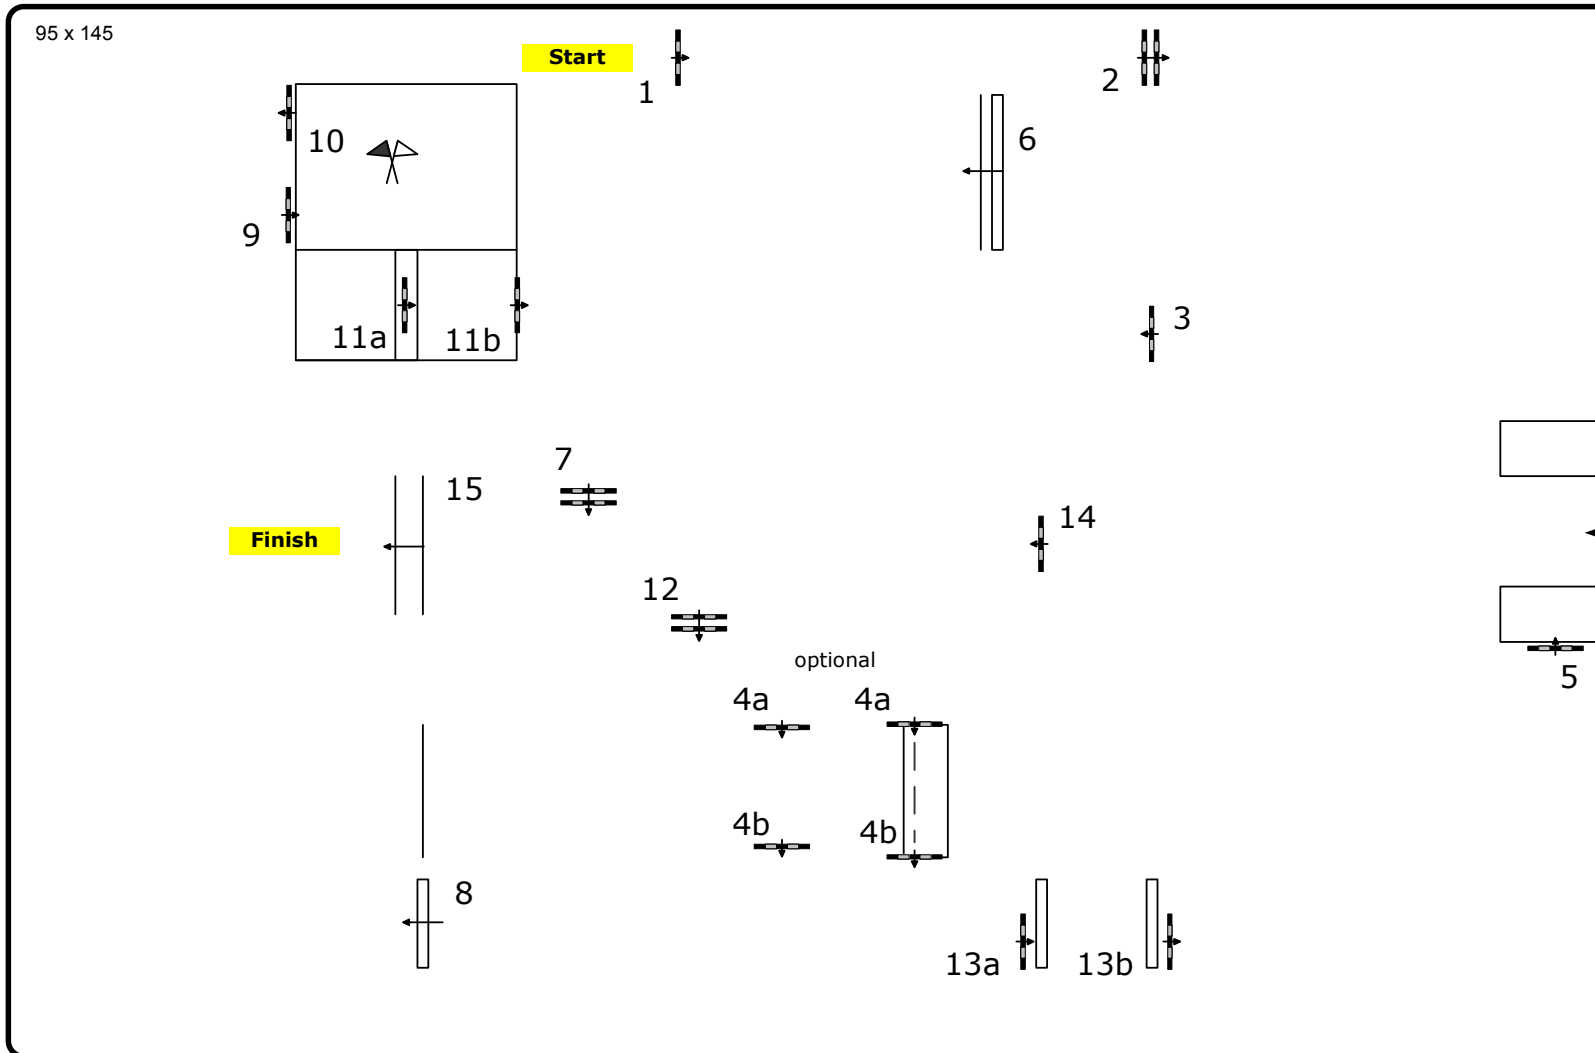

German Jumping Derby Hamburg 2011

CSI 5* / CSI 4* / CSI Amateurs

Class: 6 Speed Derby

Speed and Handiness

Table:	C
FEI RG / Art.:	239.268
Height in cm:	140
Speed in mtr/min:	0
Length in mtr.:	>600
TA in sec:	0
TL in sec:	180
Obstacles:	15
Efforts:	19
Closed Obstacle:	4ab, 5ab, 11ab
Penalty sec:	4