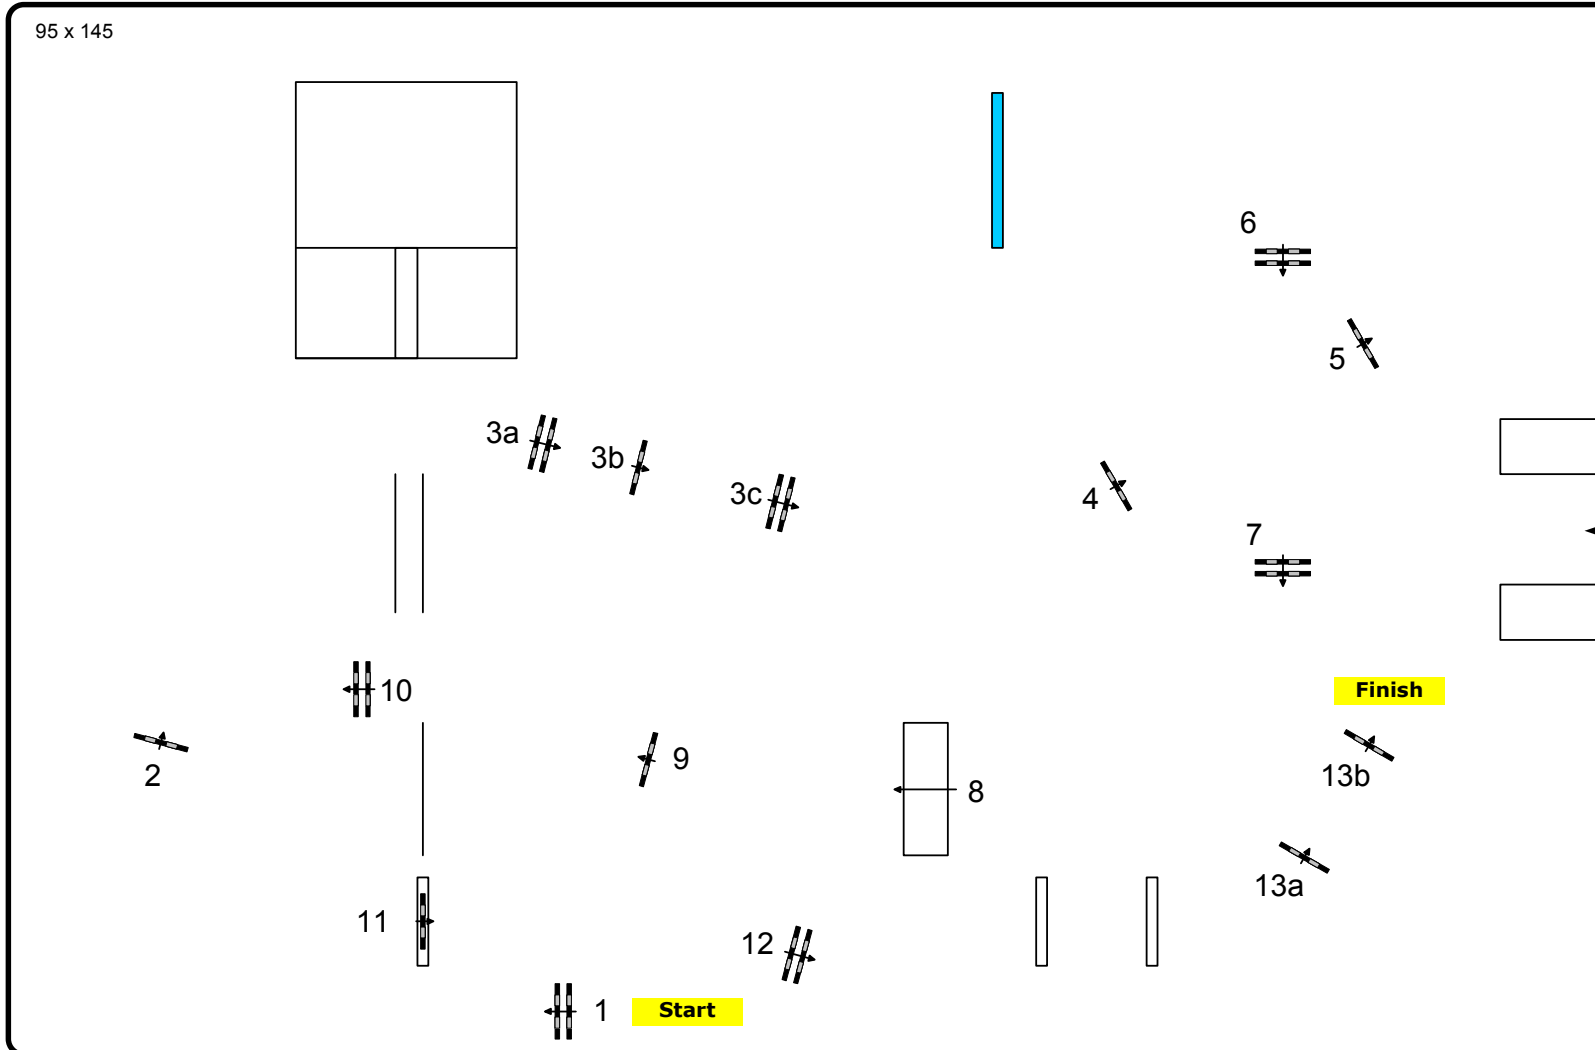

German Jumping Derby Hamburg 2012

Class: 7 Global Champions Tour

Competition over two rounds with one jump-off

Round 1

Table:	A
National RG:	
FEI RG / Art.	273.3.4
Height:	1,60 m
Speed:	400 m/min
Length:	550 m
Time allowed:	83 sec
Time limit:	166 sec
Obstacles:	13
Efforts:	16
Penalty sec	
Closed combination:	
1st Jump-off:	
	0
Length:	0 m
Time allowed:	0 sec
Time limit:	0 sec