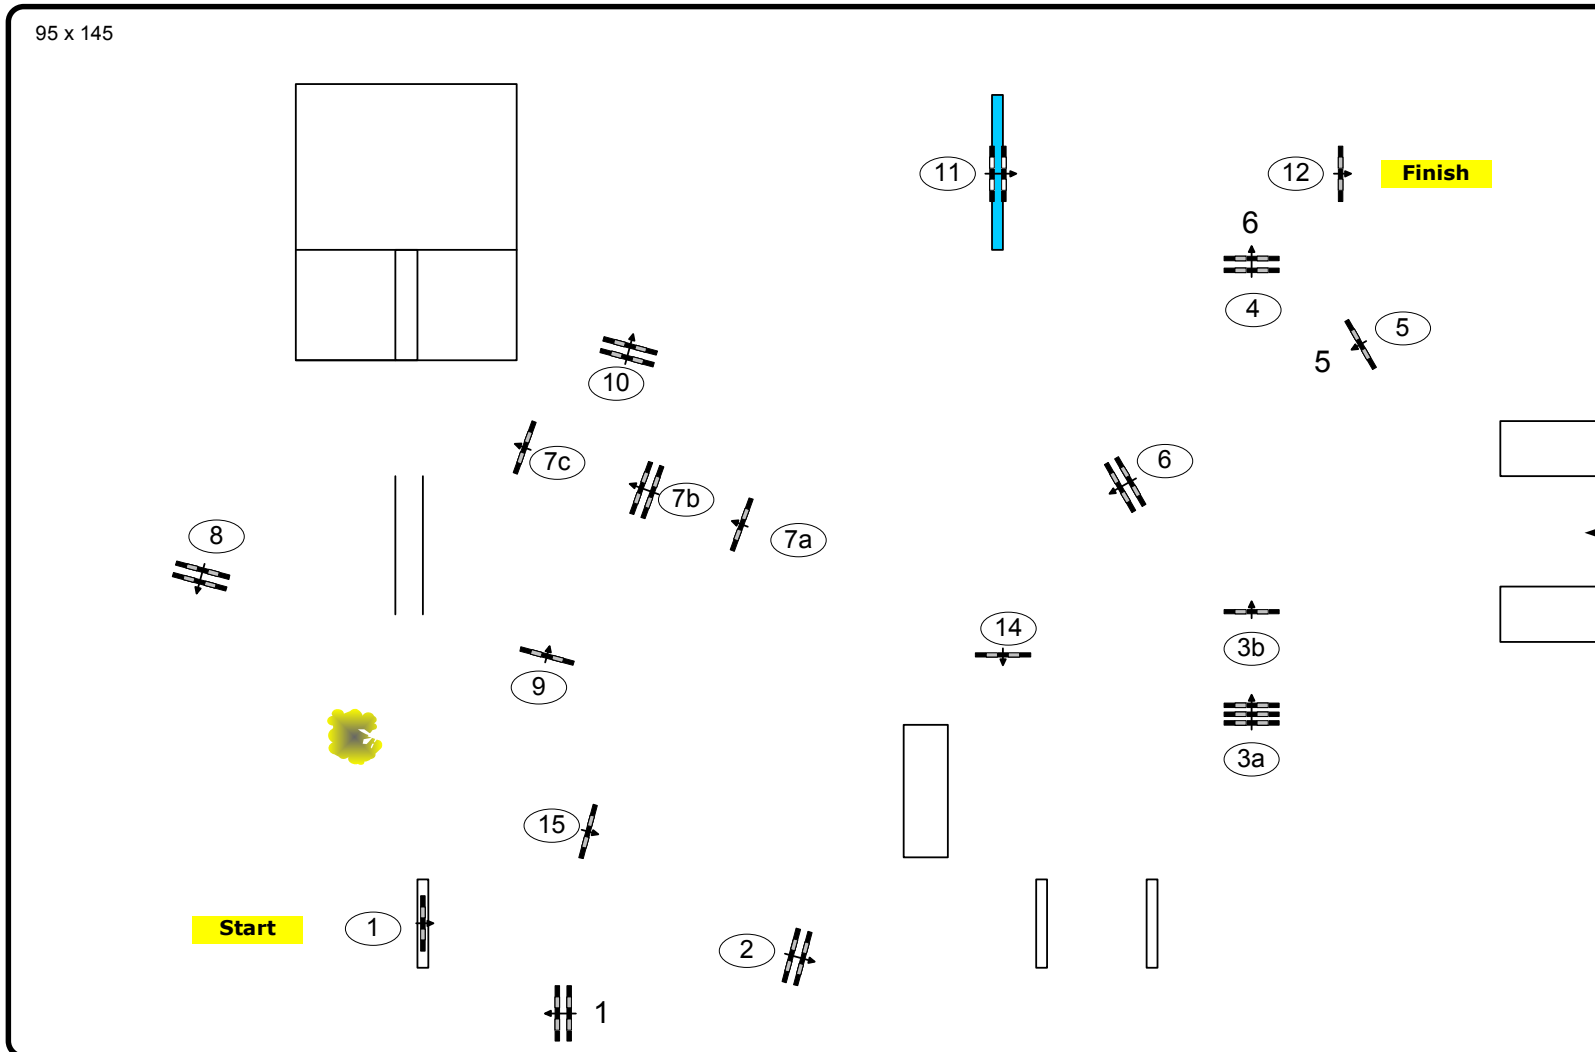

German Jumping Derby Hamburg 2012

Class: 7 Global Champions Tour

Competition over two rounds with one jump-off

Round 2

Table: A
 National RG:
 FEI RG / Art. 273.3.4
 Height: 1,60 m

Speed: 400 m/min
 Length: 490 m
 Time allowed: 74 sec
 Time limit: 148 sec

Obstacles: 12
 Efforts: 15
 Penalty sec
 Closed combination:

1st Jump-off:
 14 - 1 - 15 - 3a - 5 - 6
 7a - 7b - 8
 Length: 430 m
 Time allowed: 65 sec
 Time limit: 130 sec