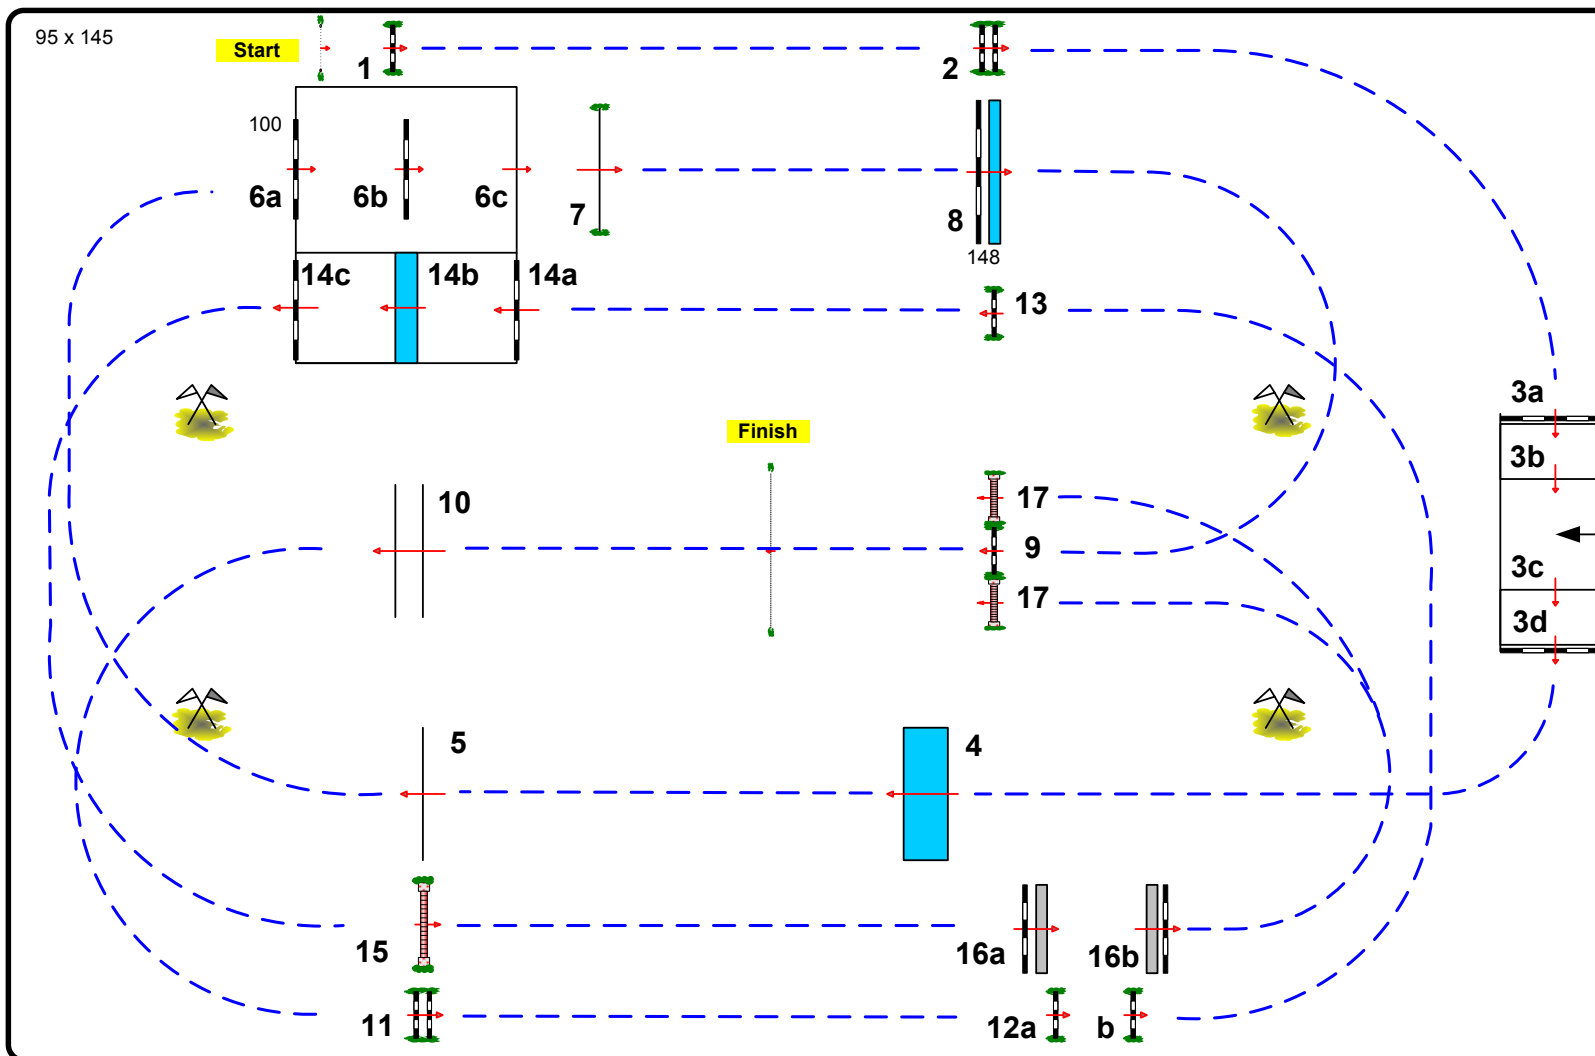

# German Jumping Derby Hamburg 2012

CSI 5\* / CSI 3\* / CSI Amateurs

Class: 8 German Jumping Derby

Competition with Jump-Off

Table:	A
FEI RG / Art.:	238.2.2
Height in cm:	160
Speed in mtr/min:	400
Length in mtr.:	1250
TA in sec:	188
TL in sec:	376
Obstacles:	17
Efforts:	26
Closed Obstacle:	3ab3cd, 6abc, 14abc

Jump-Off:  
**1-2-9-10-11-12ab-17**

Length in mtr.:	380
TA in sec:	57
TL in sec:	114