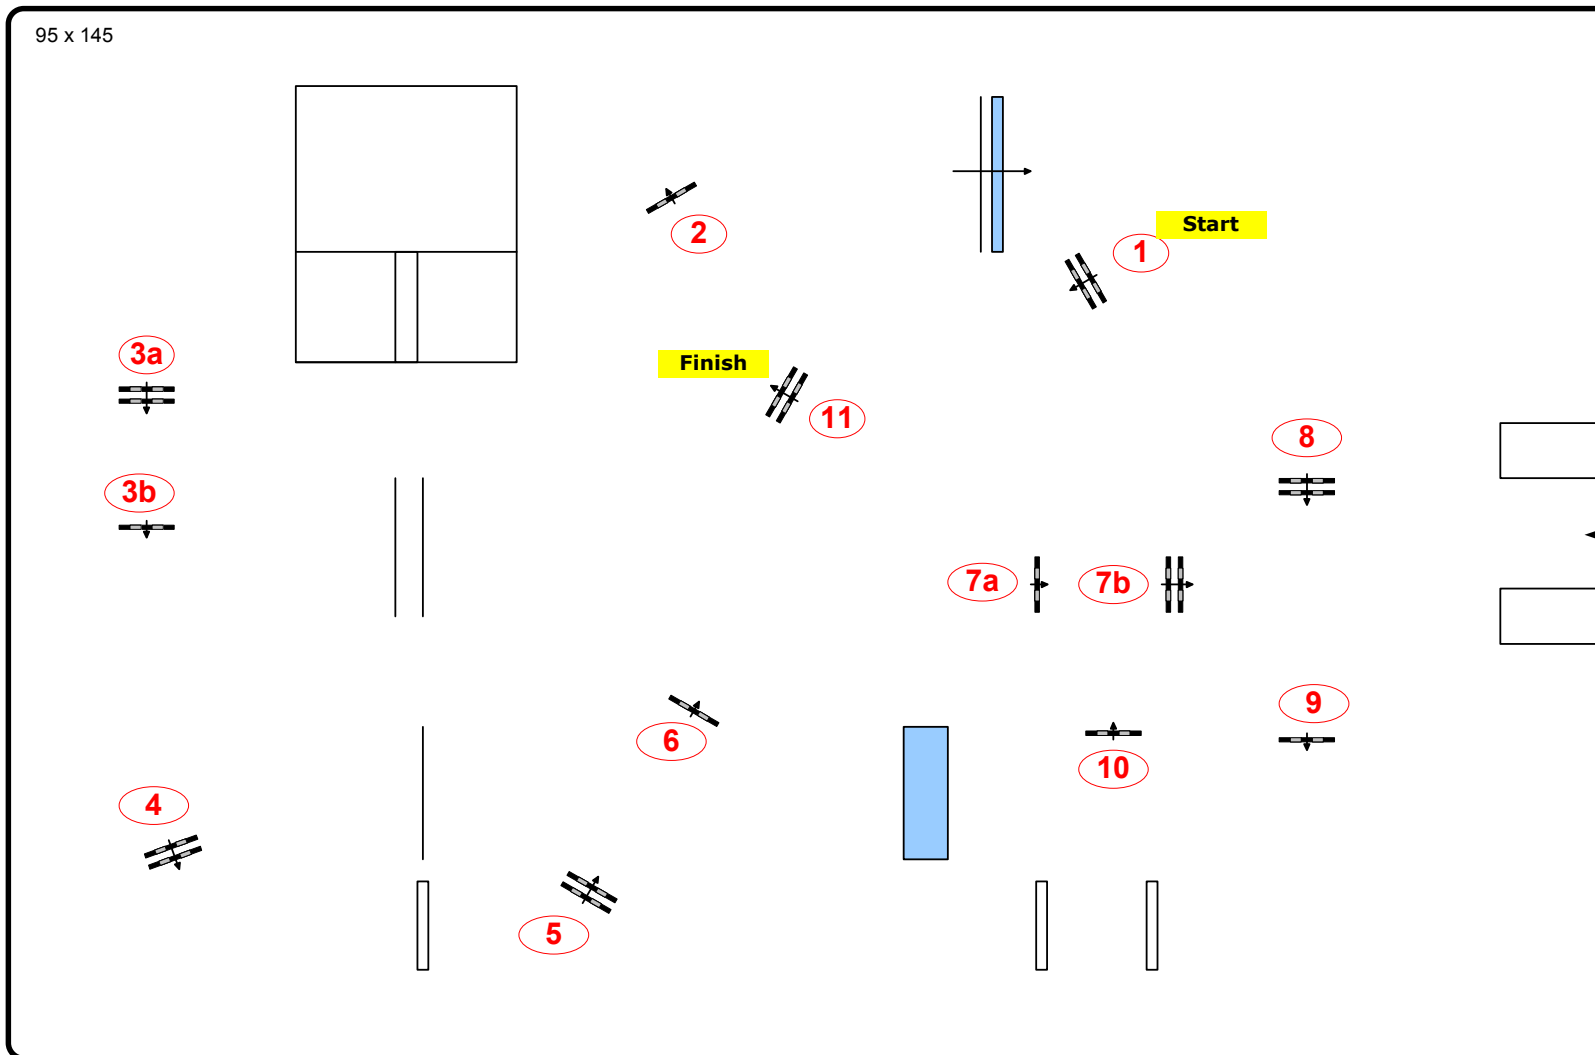

# German Jumping Derby Hamburg 2011

CSI 5\* / CSI 4\* / CSI Amateurs

Class: 9

International Competiton

Competition against the clock

Table:	A
FEI RG / Art.:	238.2.1
Height in cm:	150
Speed in mtr/min:	350
Length in mtr.:	430
TA in sec:	74
TL in sec:	148
Obstacles:	11
Efforts:	13
Closed Obstacle:	0
Penalty sec:	0

Jump-Off:

**0**

Length in mtr.:	0
TA in sec:	0
TL in sec:	0