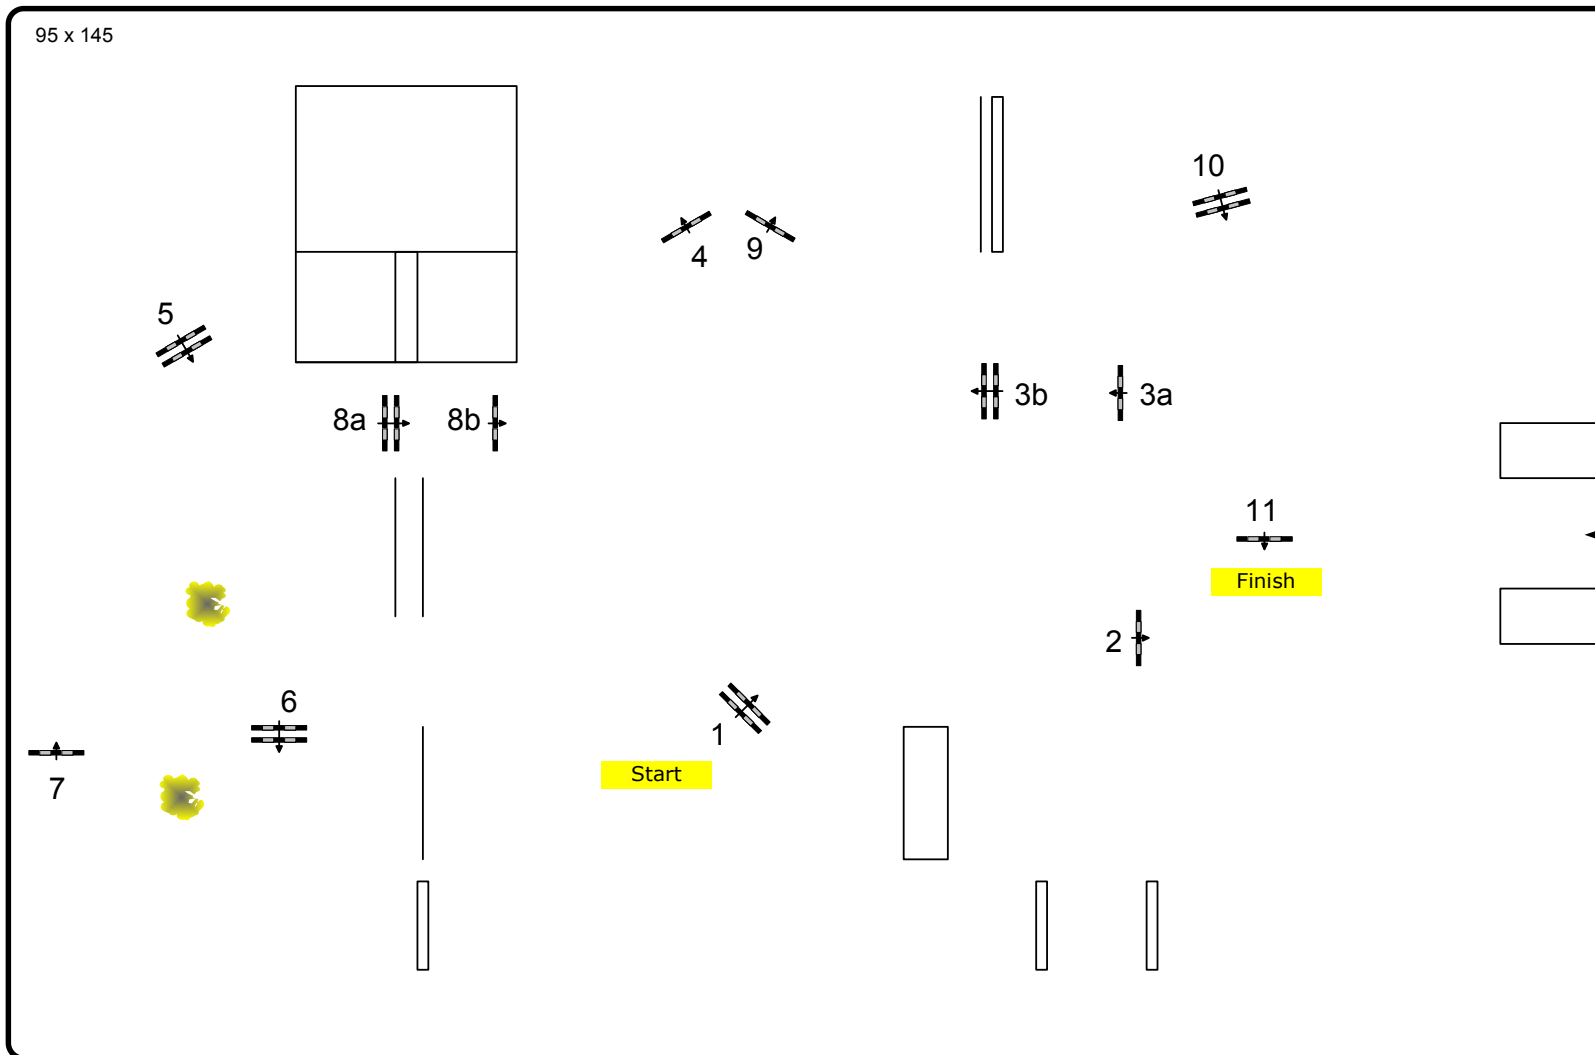

German Jumping Derby Hamburg 2012

CSI 5* / CSI 4* / CSI Amateurs

Class: 10 EDSOR Youngster Cup

Competition against the clock

Table: A
 National RG:
 FEI RG / Art. 238.2.2.1
 Height: 1,35 m

Speed: 350 m/min
 Length: 430 m
 Time allowed: 74 sec
 Time limit: 148 sec

Obstacles: 11
 Efforts: 13
 Penalty sec
 Closed combination:

1st Jump-off:

0
 Length: 0 m
 Time allowed: 0 sec
 Time limit: 0 sec