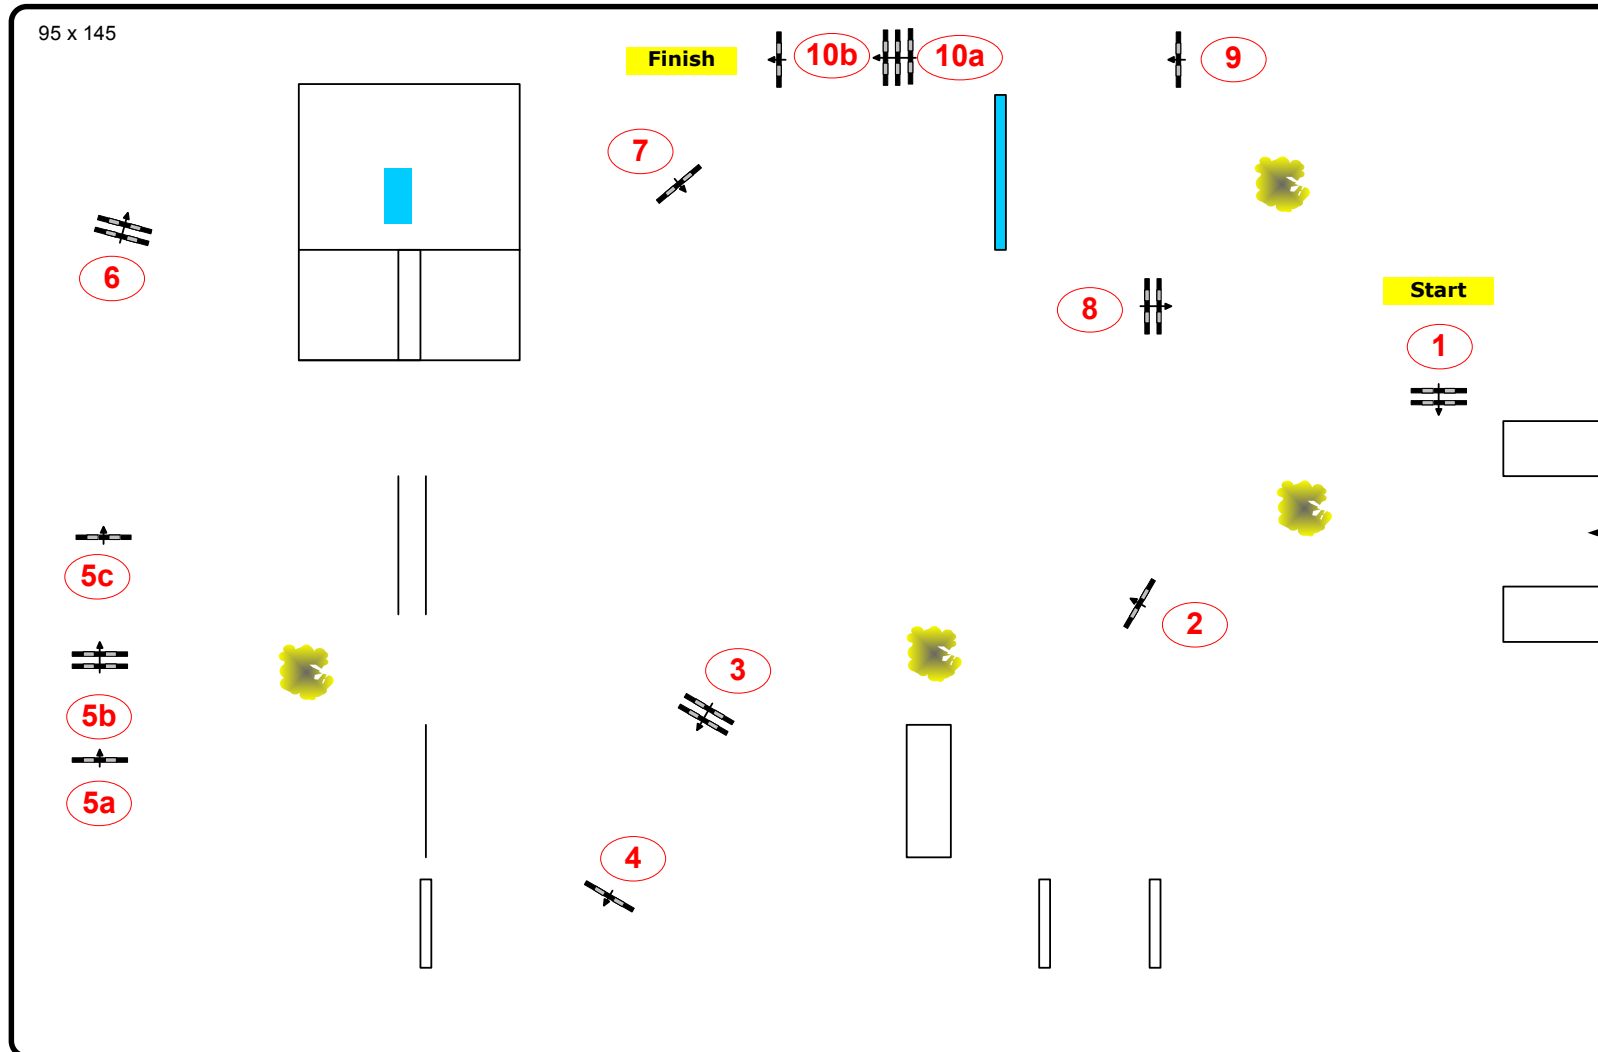

German Jumping Derby Hamburg 2012

Class: 11 Youngster Tour

Competition against the clock

Table: A
 National RG:
 FEI RG / Art. 238.2.1
 Height: 1,40 m

Speed: 350 m/min

Length: 400 m
 Time allowed: 69 sec
 Time limit: 138 sec

Obstacles: 10
 Efforts: 12
 Penalty sec
 Closed combination:

1st Jump-off:

0
 Length: 0 m
 Time allowed: 0 sec
 Time limit: 0 sec