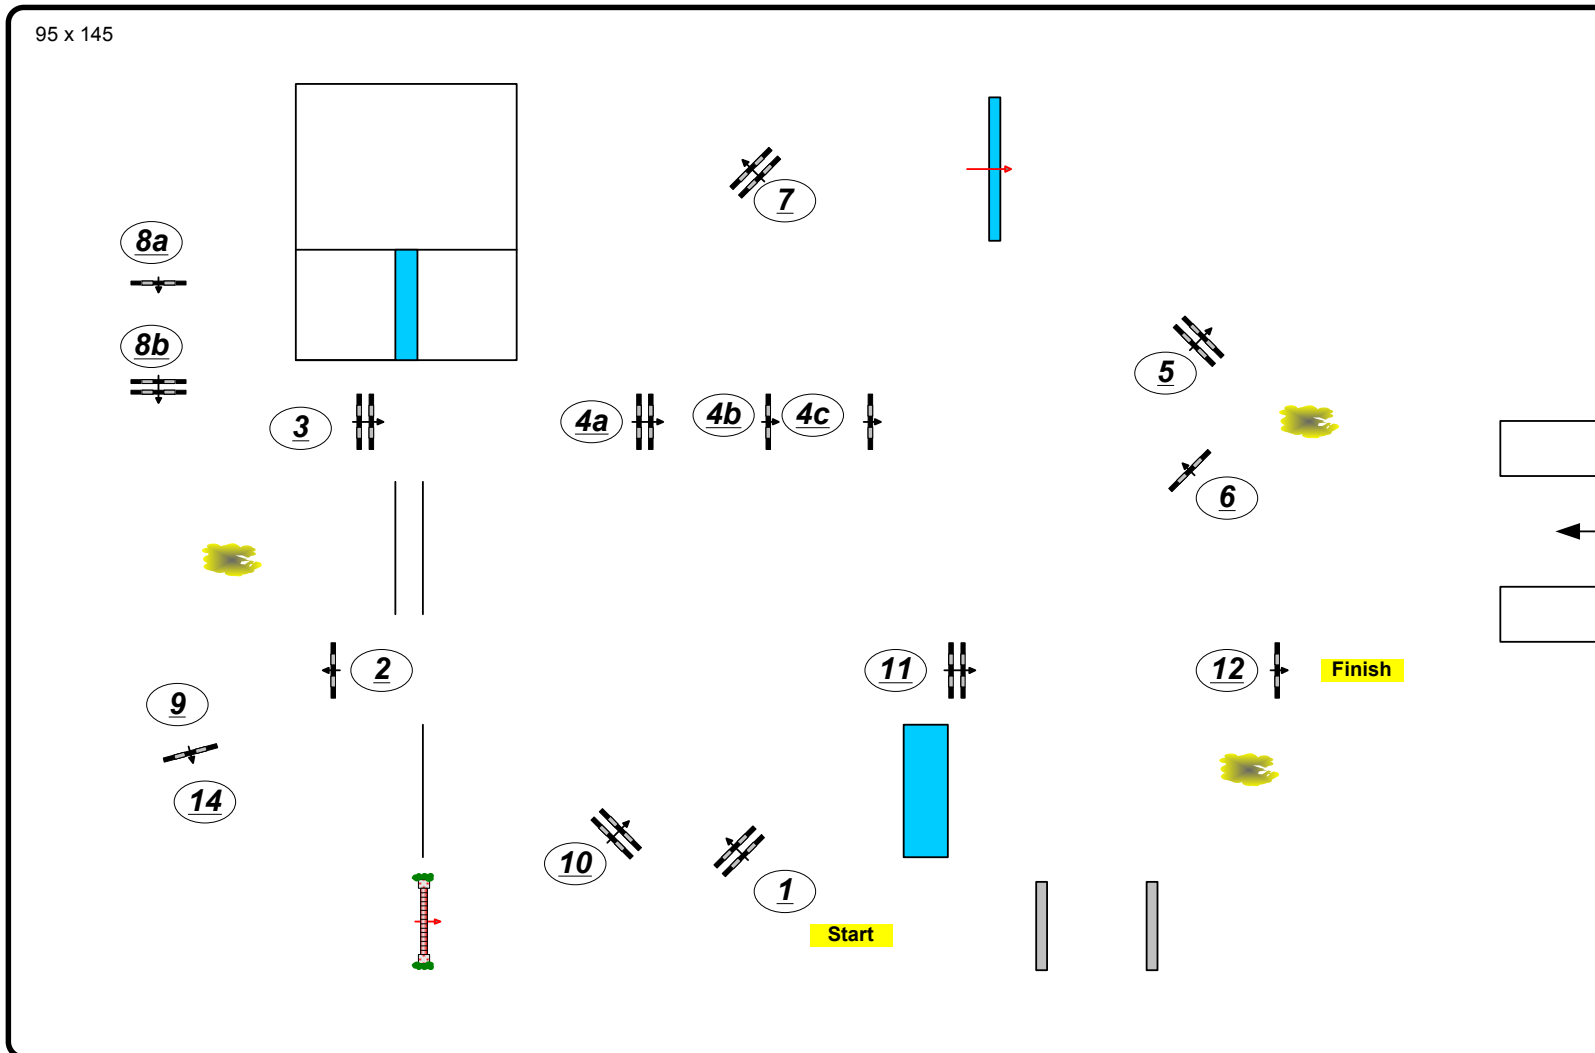

# German Jumping Derby Hamburg 2012

CSI 5\* / CSI 3\* / CSI Amateurs

Class: 12

Youngster Tour Finale

Competition with Jump-Off

Table:	A
FEI RG / Art.:	238.2.2
Height in cm:	145
Speed in mtr/min:	350
Length in mtr.:	480
TA in sec:	83
TL in sec:	166
Obstacles:	12
Efforts:	15
Closed Obstacle:	0

Jump-Off:

**1,2,14,4a,4b,5,6,7**

Length in mtr.:	320
TA in sec:	55
TL in sec:	110