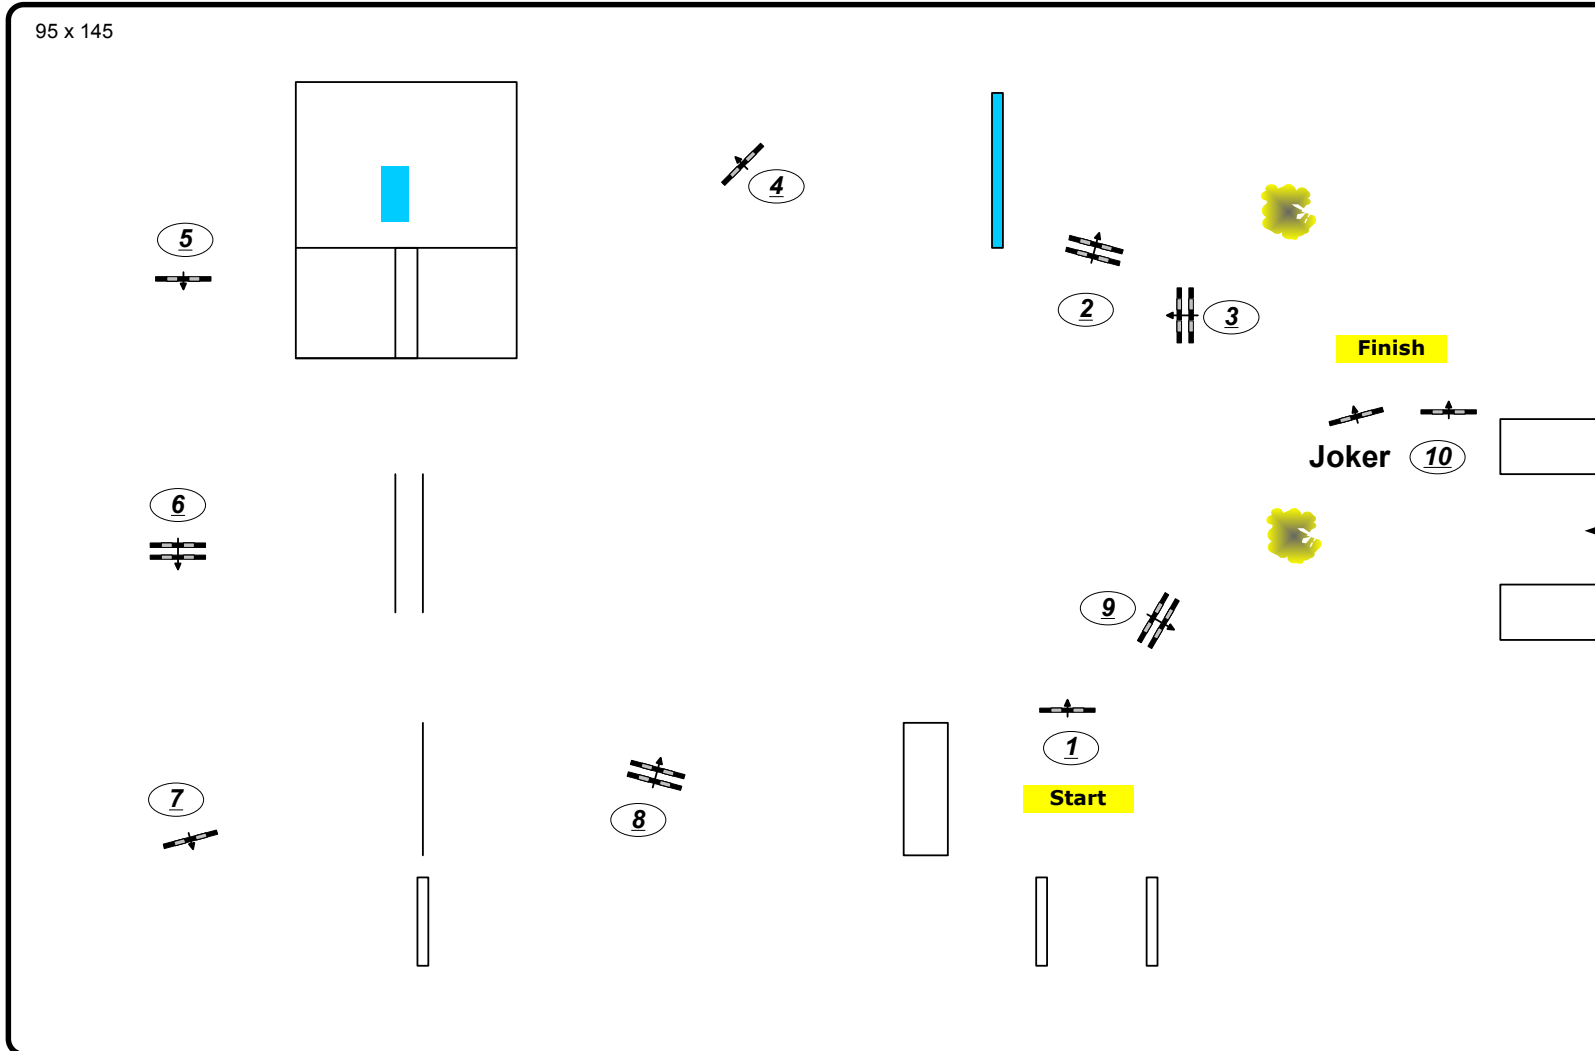

German Jumping Derby Hamburg 2012

Master

Class: 14/
20 SML Tour

Accumulator Competiton

Table: A
National RG:
FEI RG / Art. 269
Height: 1,15/1,40 m

Speed: 350 m/min

Length: 420 m
Time allowed: 72 sec
Time limit: 144 sec

Obstacles: 10
Efforts: 10
Penalty sec
Closed combination:

1st Jump-off:

0

Length: 0 m
Time allowed: 0 sec
Time limit: 0 sec