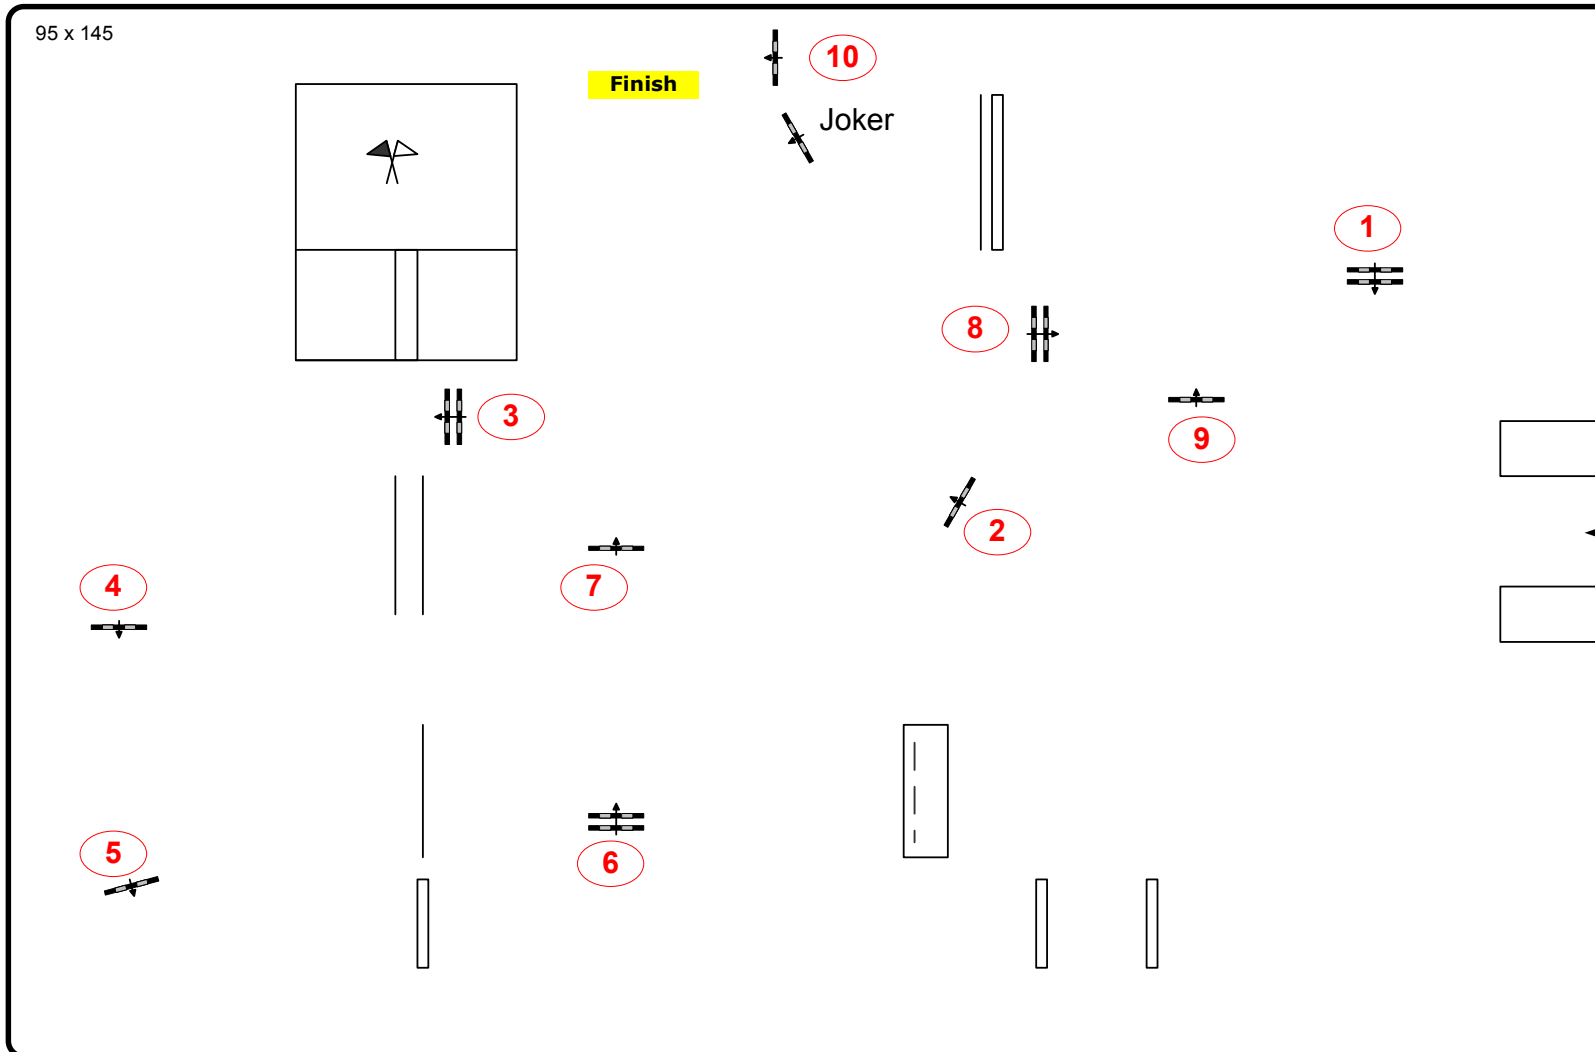

German Jumping Derby Hamburg 2012

CSI 5* / CSI 4* / CSI Amateurs

Class: 17 *International Competiton*

Accumulator

Table:	A
FEI RG / Art.:	269
Height in cm:	125
Speed in mtr/min:	350
Length in mtr.:	410
TA in sec:	71
TL in sec:	142
Obstacles:	10
Efforts:	10
Closed Obstacle:	
4ab, 5ab, 11ab	
Penalty sec:	0