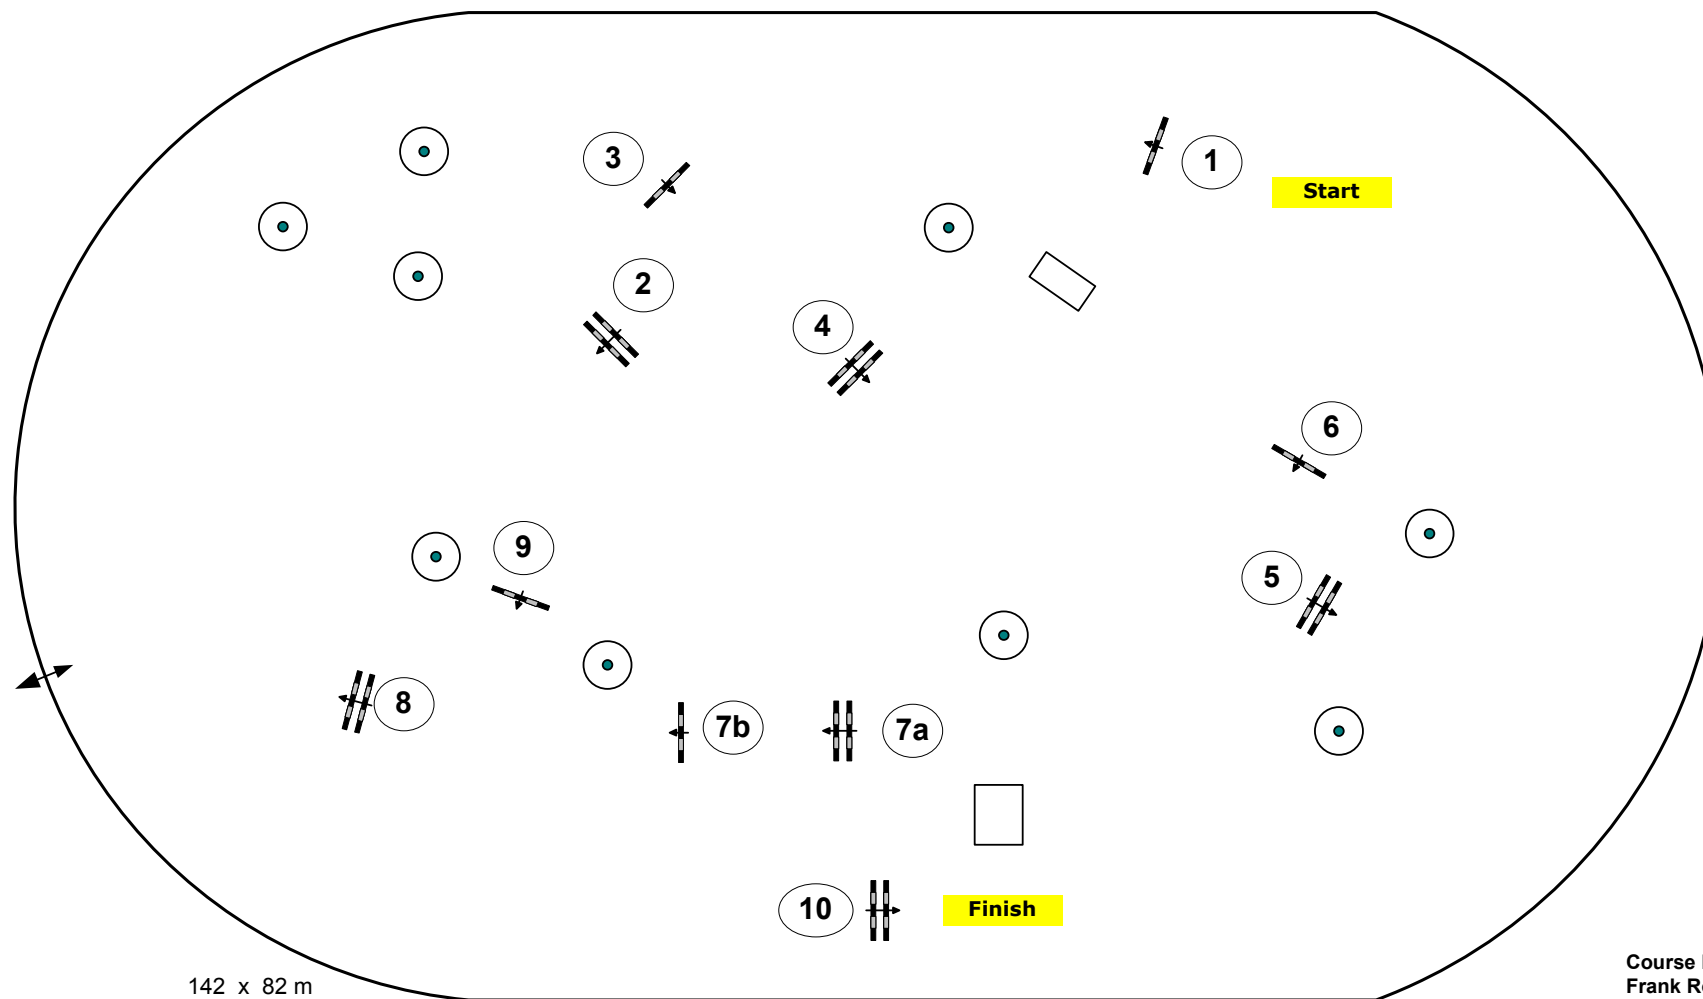

CSI***** Wiesbaden 2012

Class No.: 9/12/15

SML Tour Competition against the clock

Table: A
National RG:
FEI RG / Art. 238.2.1
Height: 1,15/1,25,/140 m

Speed: 350 m/min
Length: 460 m
Time allowed: 79 sec
Time limit: 158 sec

Jump-off:
Length: 0 m
Time allowed: 0 sec
Time limit: 0 sec

142 x 82 m

Course Designer:
Frank Rothenberger (GER)