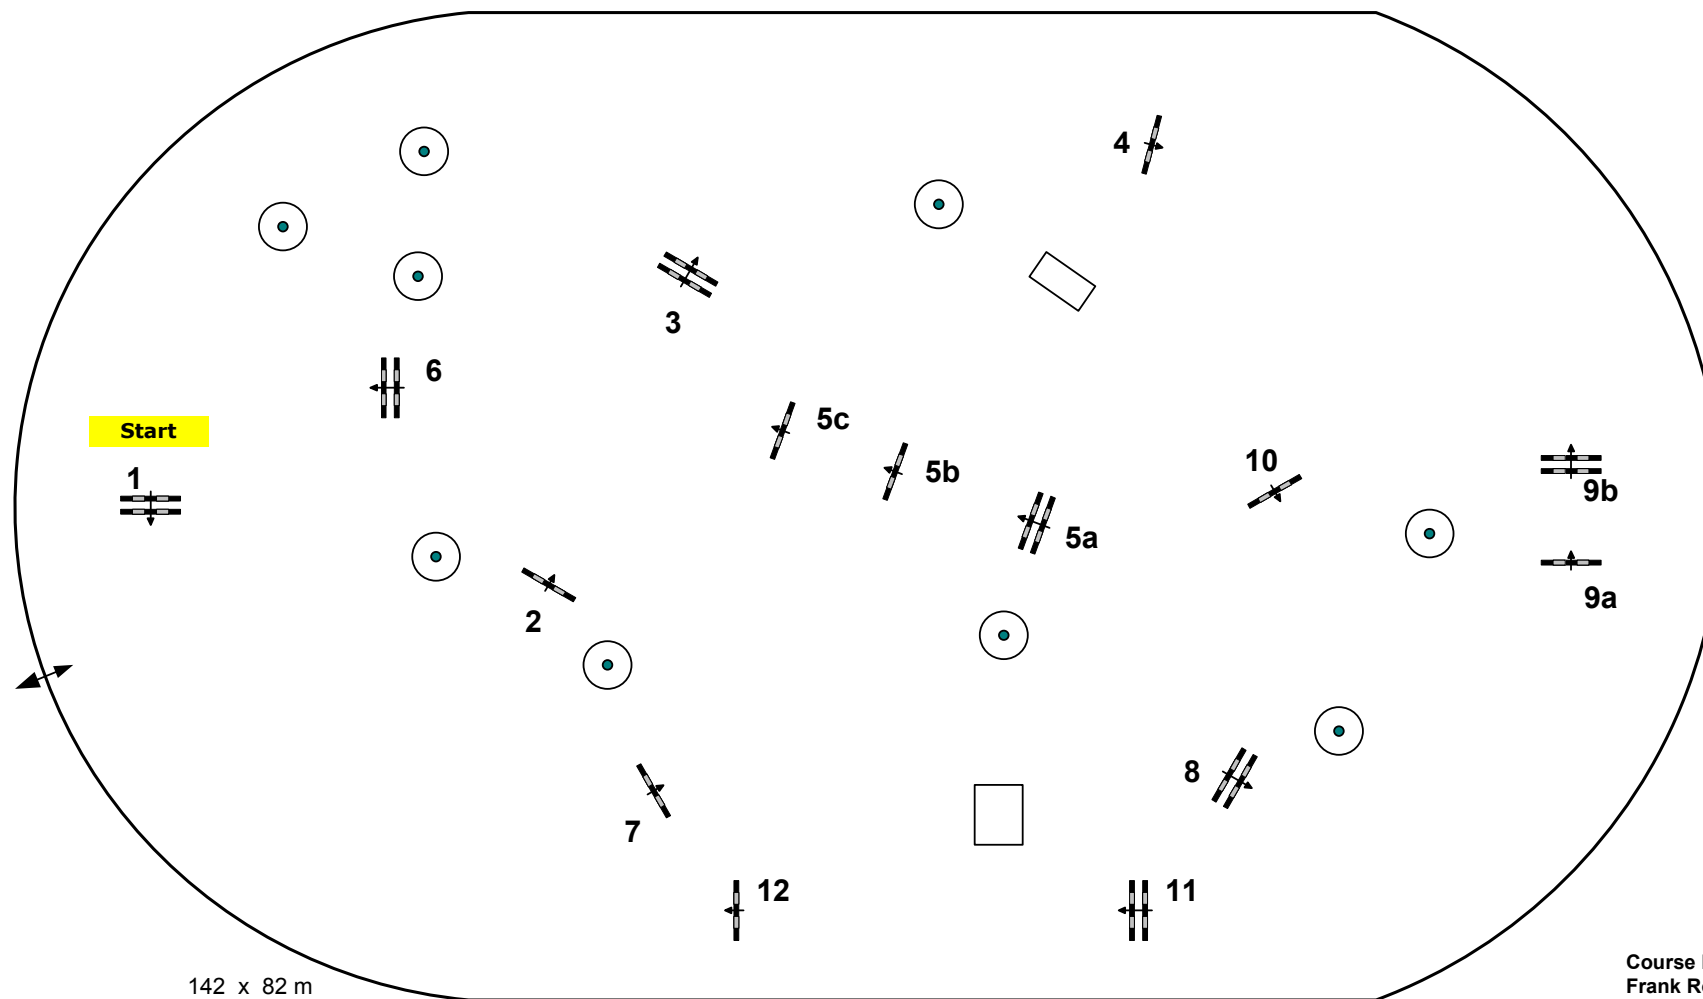

CSI**** Wiesbaden 2011

INTERNATIONALES
**PFINGST
TURNIER**
WIESBADEN

Class No.: 26

CIC Springen

Competition against the clock

Table: A
National RG:
FEI RG / Art. 238.2.1
Height: 1,25 m

Speed: 375 m/min
Length: 560 m
Time allowed: 90 sec
Time limit: 180 sec

Jump-off:
Length: 0 m
Time allowed: 0 sec
Time limit: 0 sec

www.caro-parcours.de
by Frank Rothenberger

142 x 82 m

Course Designer:
Frank Rothenberger (GER)
Christian Wiegand (GER)