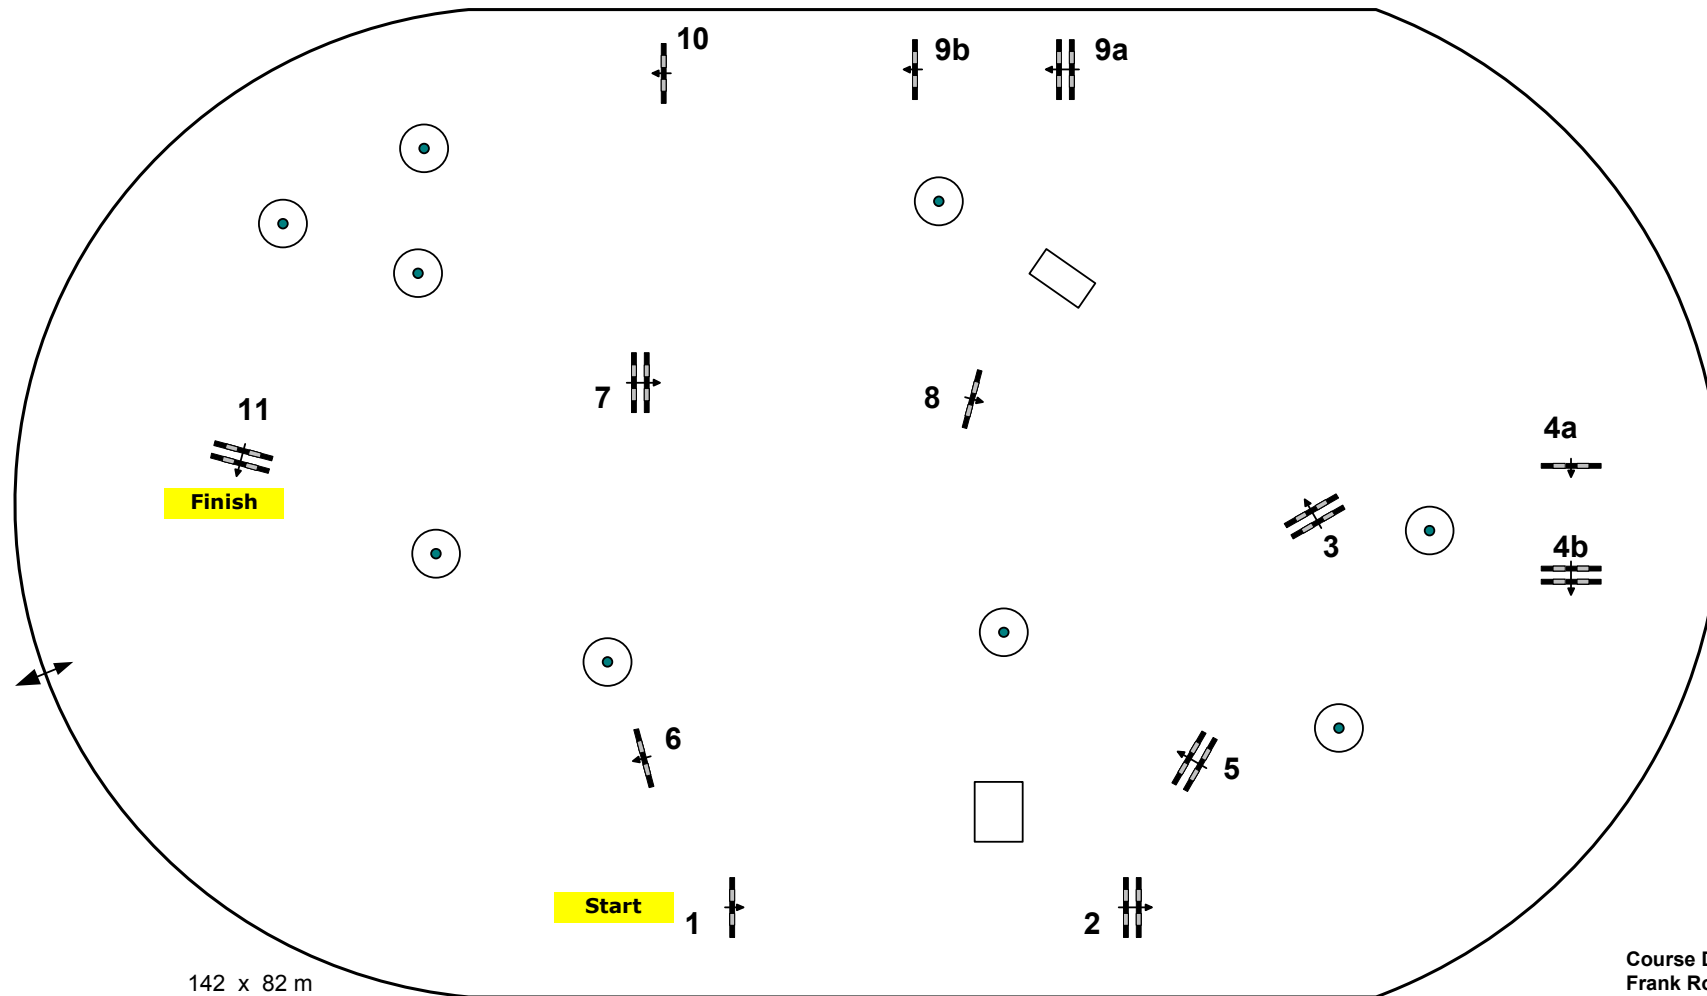

CSI**** Wiesbaden 2011

INTERNATIONALES
**PFINGST
TURNIER**
WIESBADEN

Class No.: 1

International Competition

Competition against the clock

Table: A
National RG:
FEI RG / Art. 238.2.1
Height: 1,45 m

Speed: 350 m/min
Length: 440 m
Time allowed: 76 sec
Time limit: 152 sec

Jump-off:
Length: 0 m
Time allowed: 0 sec
Time limit: 0 sec

www.caro-parcours.de
by Frank Rothenberger

142 x 82 m

Course Designer:
Frank Rothenberger (GER)