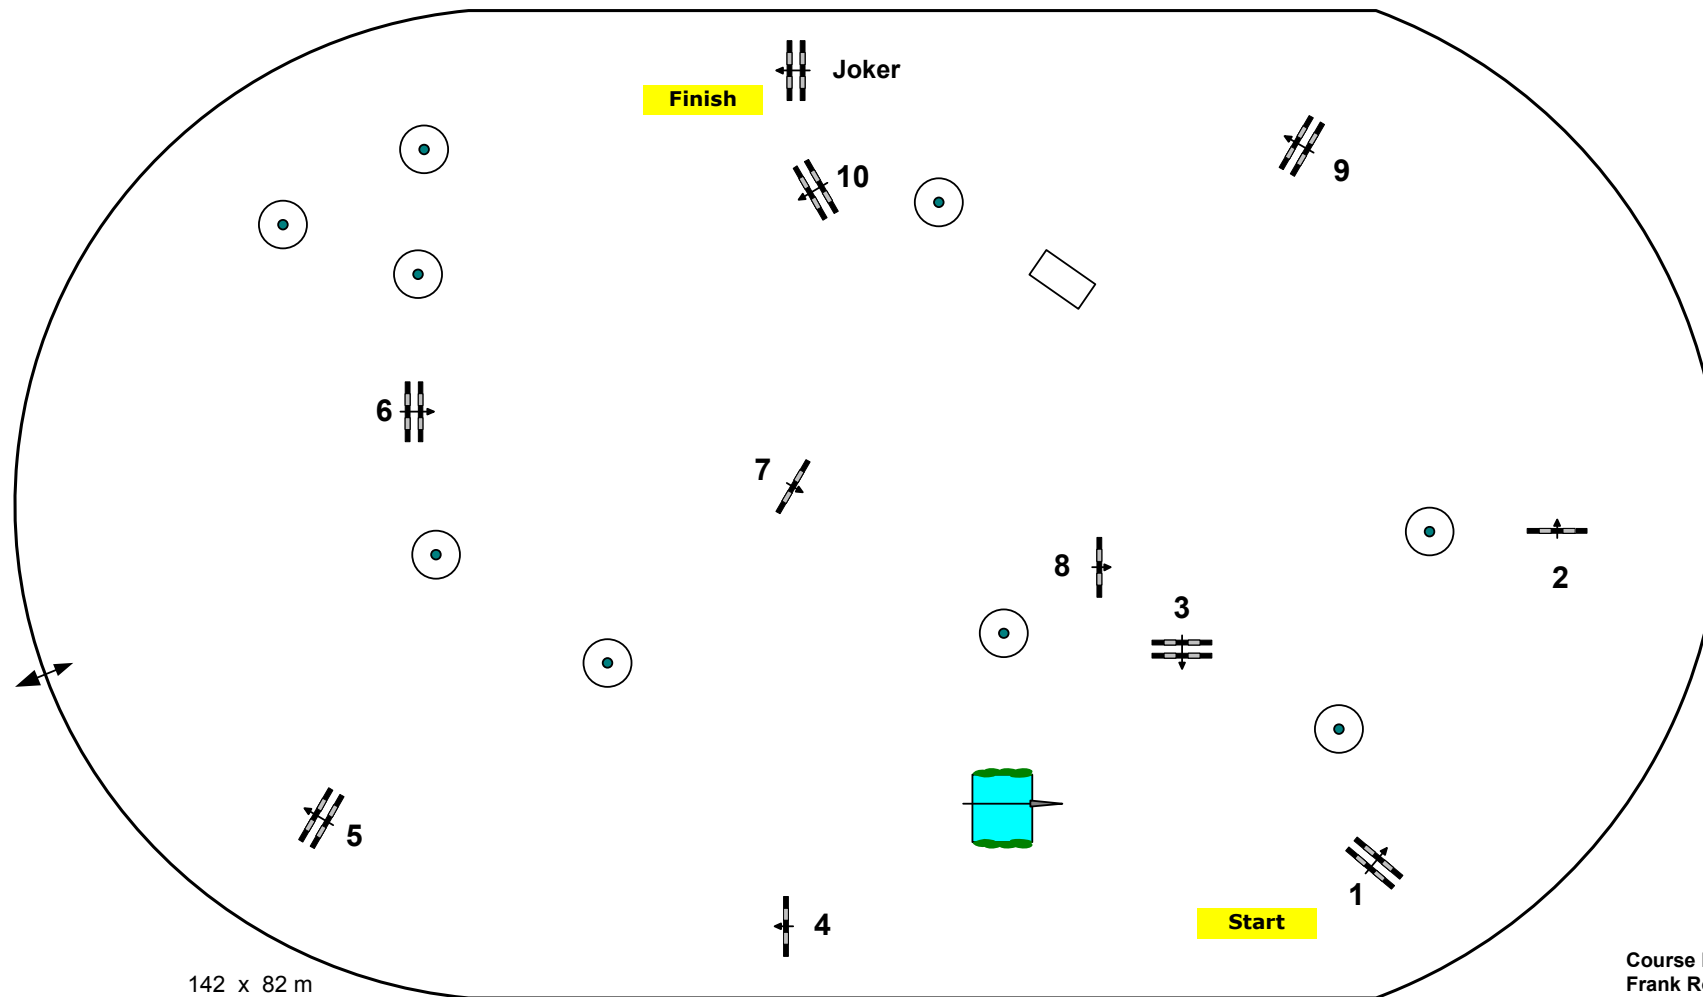

CSI***** Wiesbaden 2012

INTERNATIONALES
**PFINGST
TURNIER**
WIESBADEN

Class No.: 10,13,16

Accumulator Competition

Table: A	Speed: 350 m/min	Jump-off:	
National RG:	Length: 410 m	Length:	0 m
FEI RG / Art. 269.2.3.5/215.3	Time allowed: 71 sec	Time allowed:	0 sec
Height: 1,15 1,25 1,40 m	Time limit: 142 sec	Time limit:	0 sec

www.caro-parcours.de
by Frank Rothenberger

Course Designer:
Frank Rothenberger (GER)