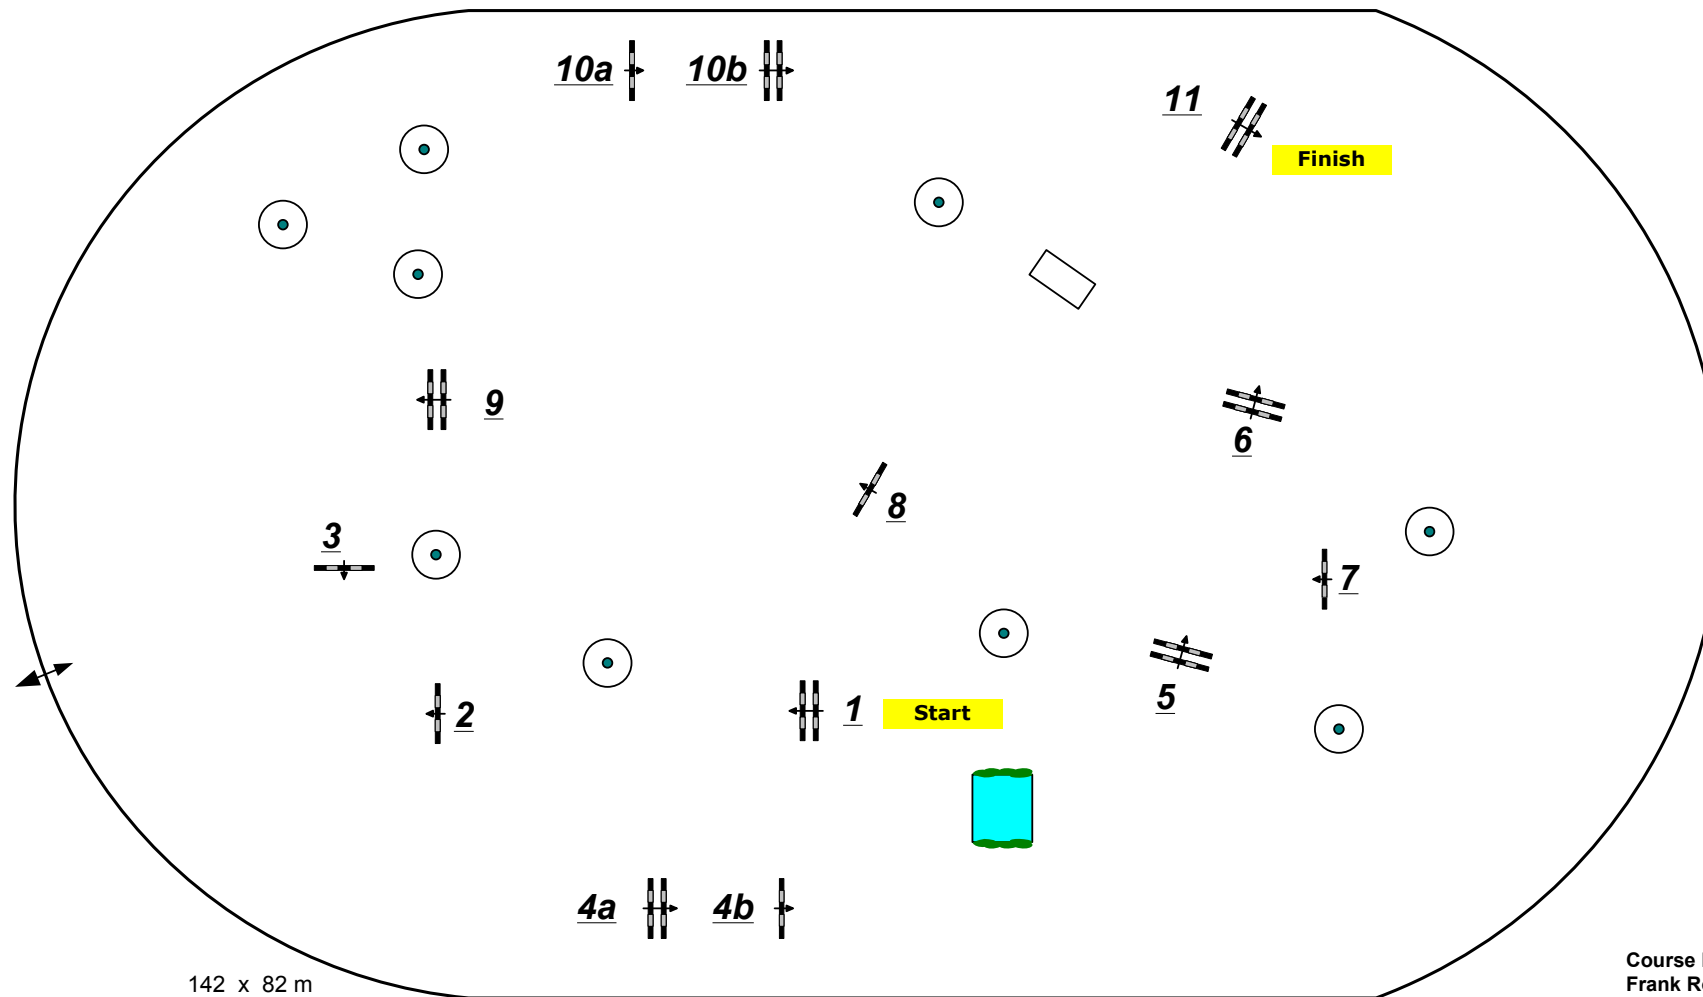

CSI***** Wiesbaden 2012

INTERNATIONALES
**PFINGST
TURNIER**
WIESBADEN

Class No.: 2

International Competition

Competition against the clock

Table: A
National RG:
FEI RG / Art. 238.2.1
Height: 1,45 m

Speed: 350 m/min
Length: 450 m
Time allowed: 78 sec
Time limit: 156 sec

Jump-off:
Length: 0 m
Time allowed: 0 sec
Time limit: 0 sec

www.caro-parcours.de
by Frank Rothenberger

Course Designer:
Frank Rothenberger (GER)