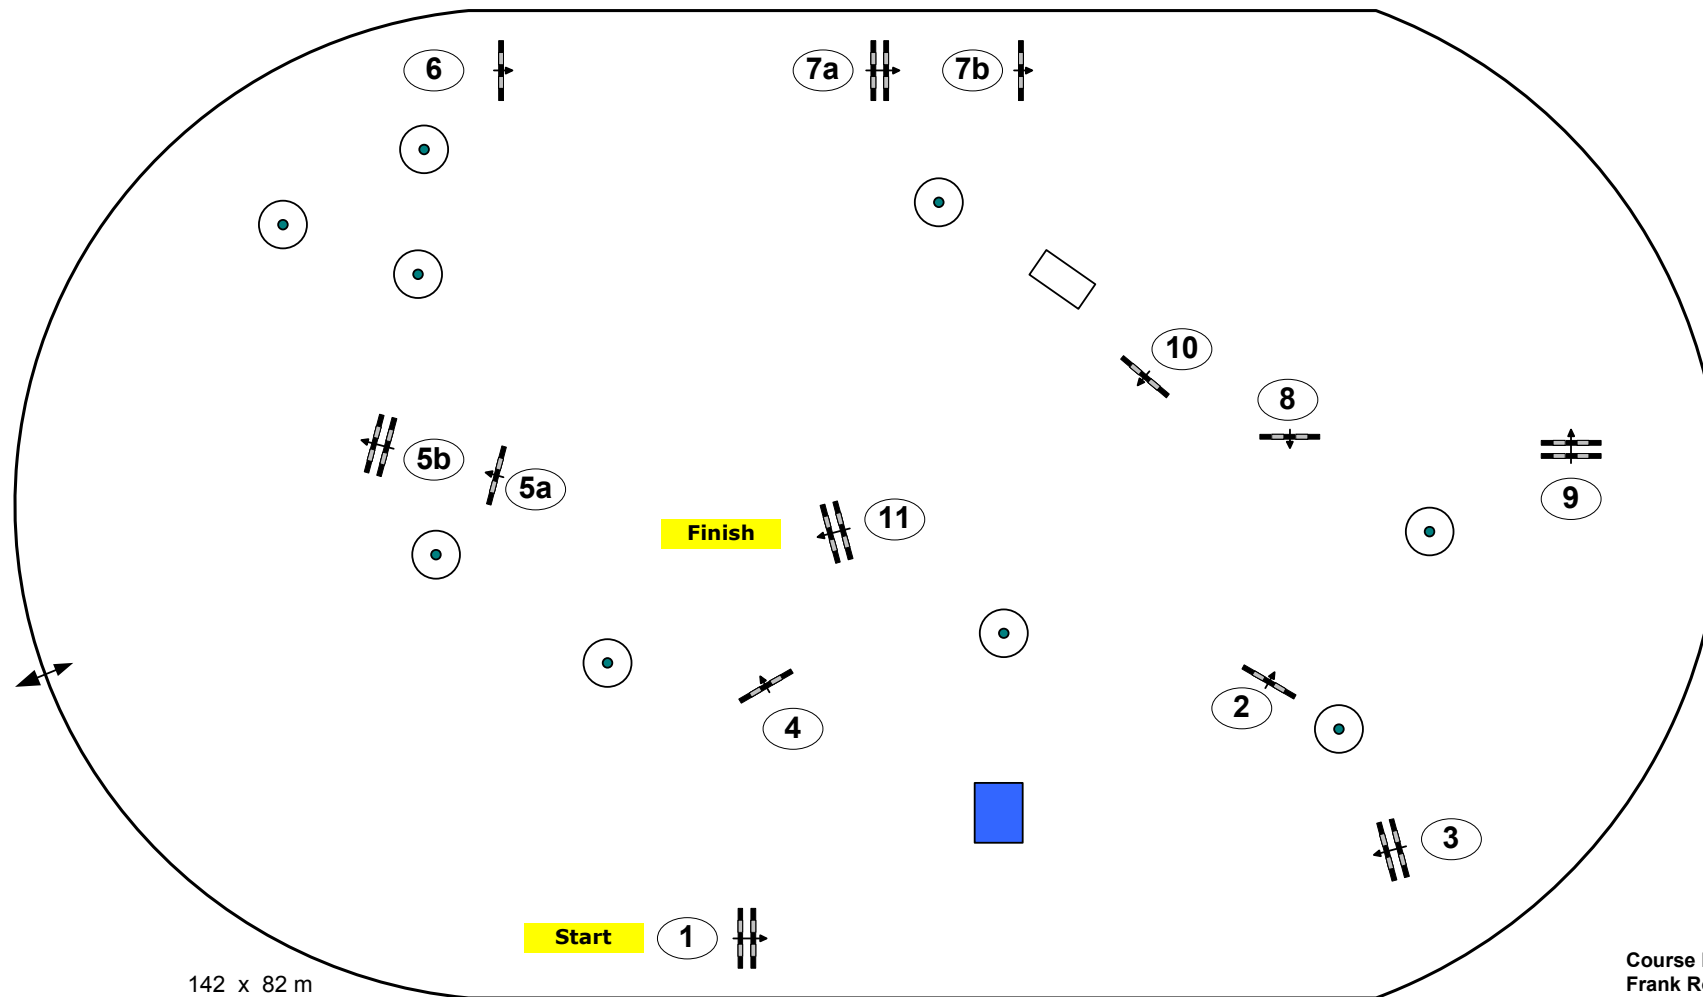

# CSI\*\*\*\*\* Wiesbaden 2012

INTERNATIONALES  
**PFINGST  
TURNIER**  
WIESBADEN

Class No.: 5

CSI Tour

Competition against the clock

Table: A  
National RG:  
FEI RG / Art. 238.2.1  
Height: 1,45 m

Speed: 350 m/min  
Length: 440 m  
Time allowed: 76 sec  
Time limit: 152 sec

Jump-off:  
Length: 0 m  
Time allowed: 0 sec  
Time limit: 0 sec

www.caro-parcours.de  
by Frank Rothenberger

Course Designer:  
Frank Rothenberger (GER)