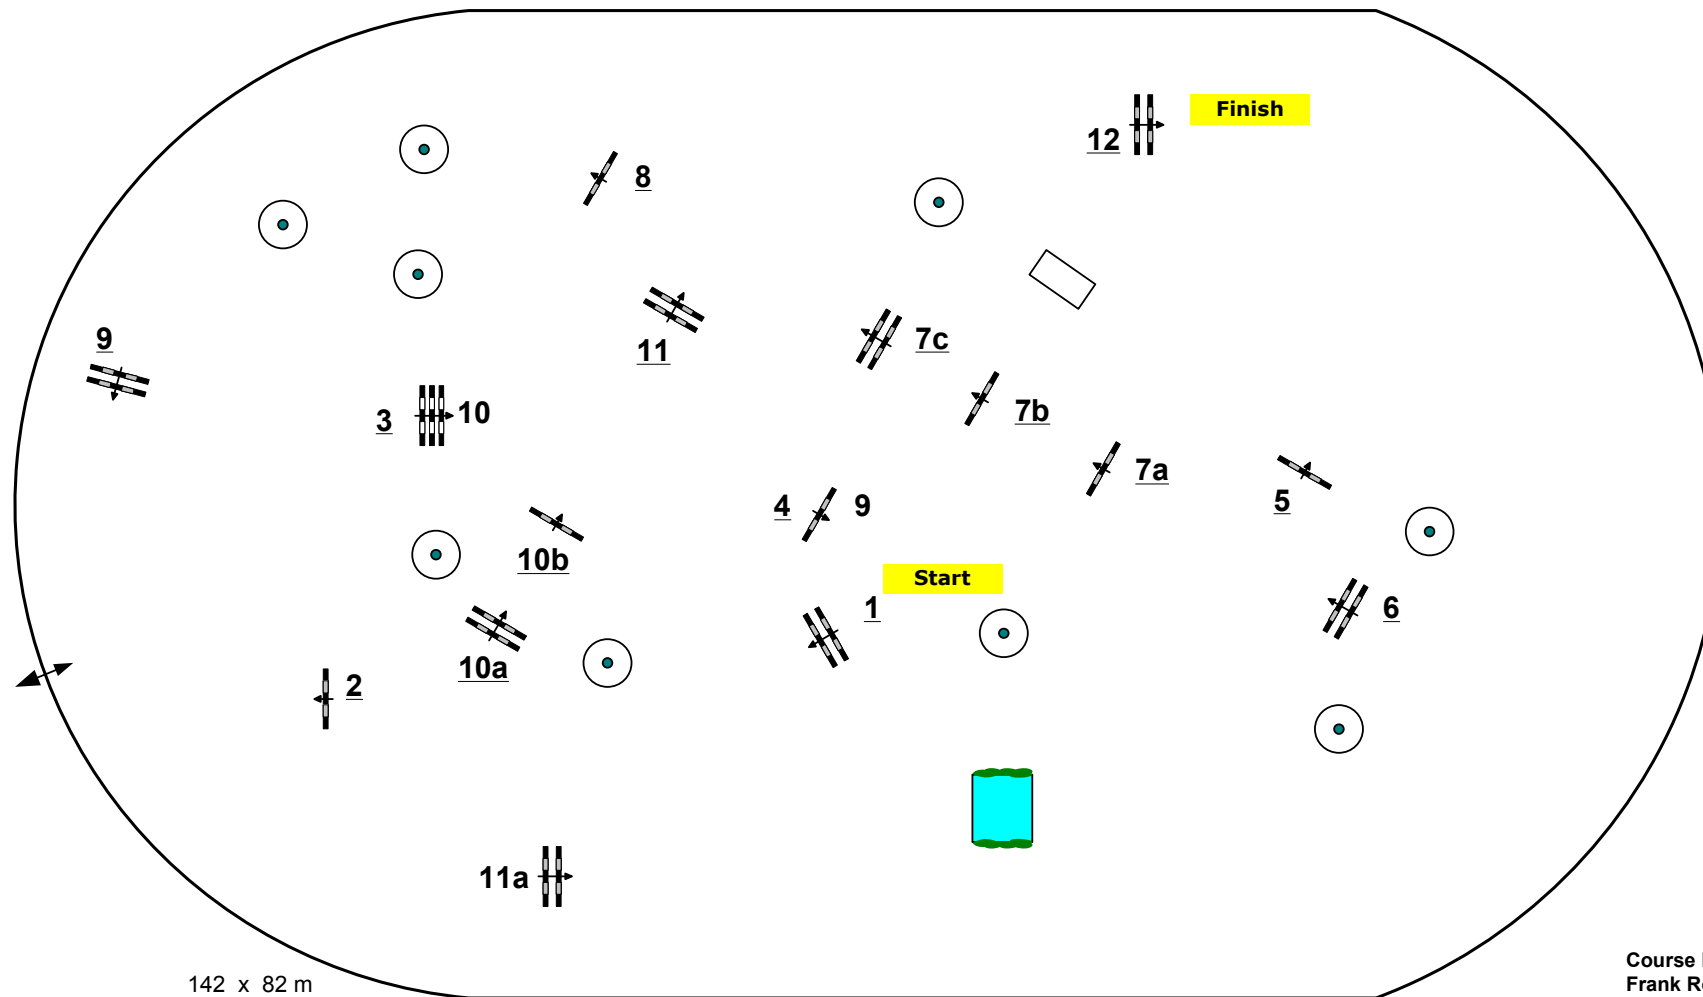

CSI***** Wiesbaden 2012

INTERNATIONALES
**PFINGST
TURNIER**
WIESBADEN

Class No.: 3

GCT Grand Prix

Competition over two rounds with one jump off

Table: A
National RG:
FEI RG / Art. 273.3.4
Height: 1,60 m

Speed: 400 m/min
Length: 540 m
Time allowed: 81 sec
Time limit: 162 sec

Jump-off: 12,7a,8,9,10a,10b,9,10,11a,
Length: 430 m
Time allowed: 65 sec
Time limit: 130 sec

Round 2

www.caro-parcours.de
by Frank Rothenberger

142 x 82 m

Course Designer:
Frank Rothenberger (GER)