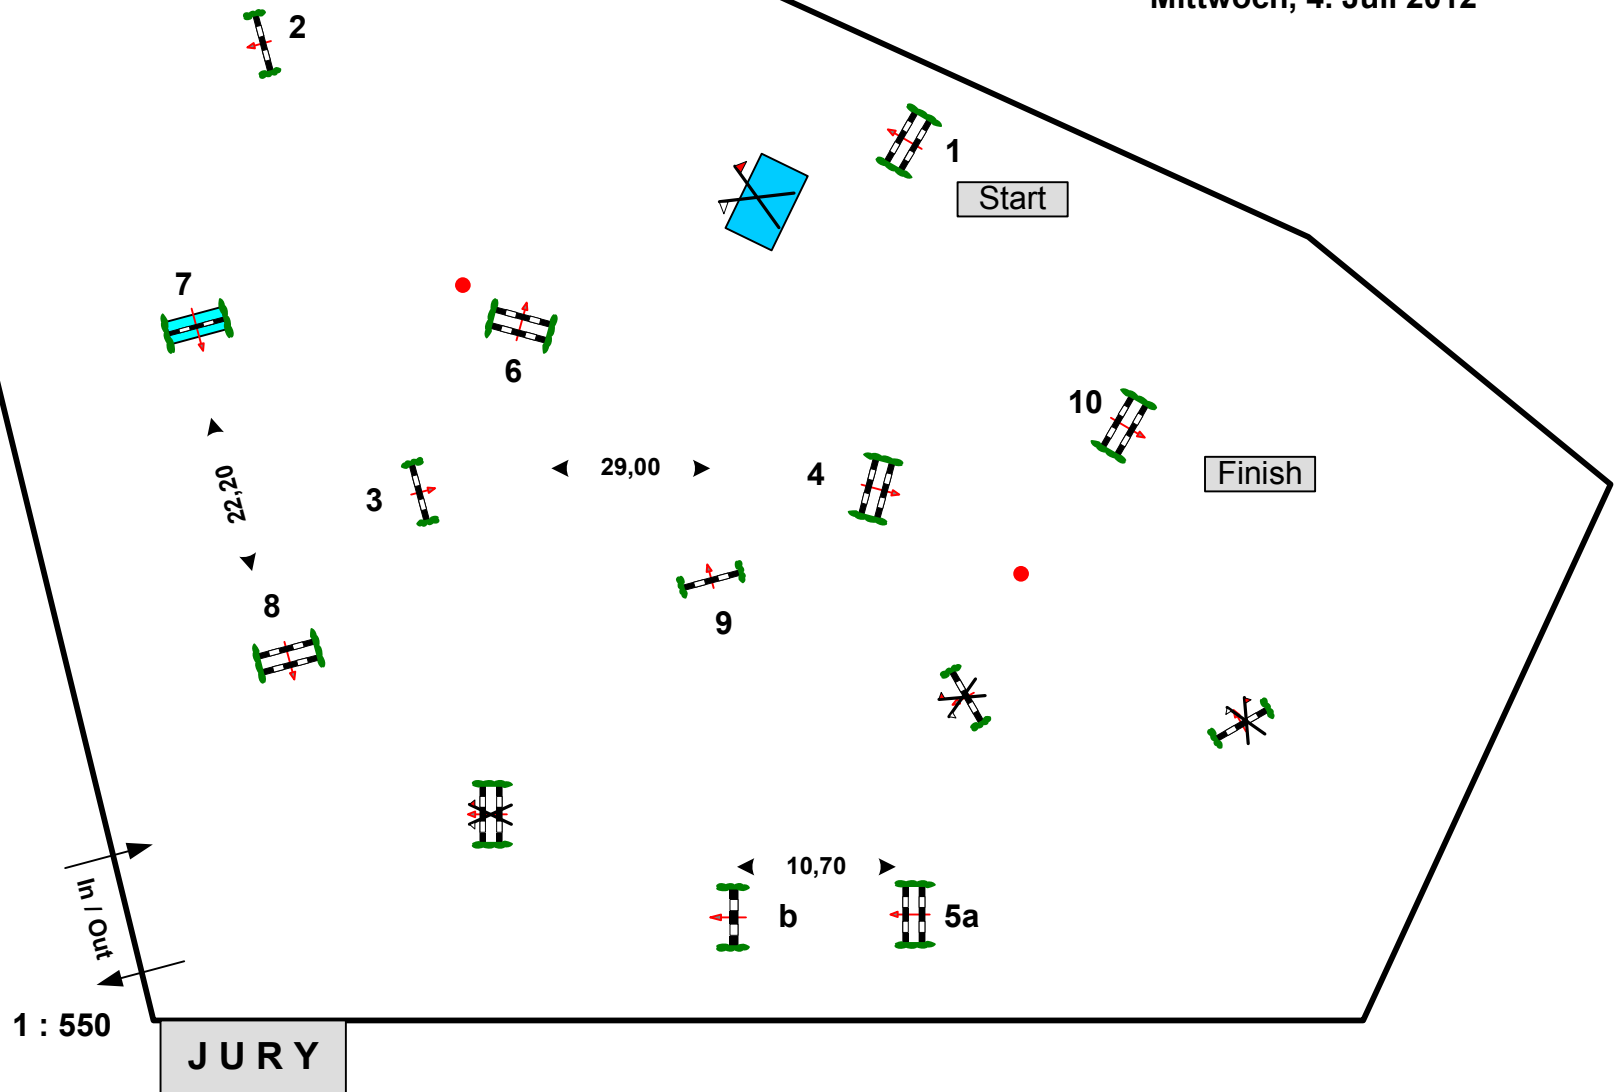

Speed: 350 m/min

Length: 440 m

Time allowed: 76 sec

Time limit: 152 sec

Obstacles: 10

Efforts: 11

Penalty sec

Closed combination: