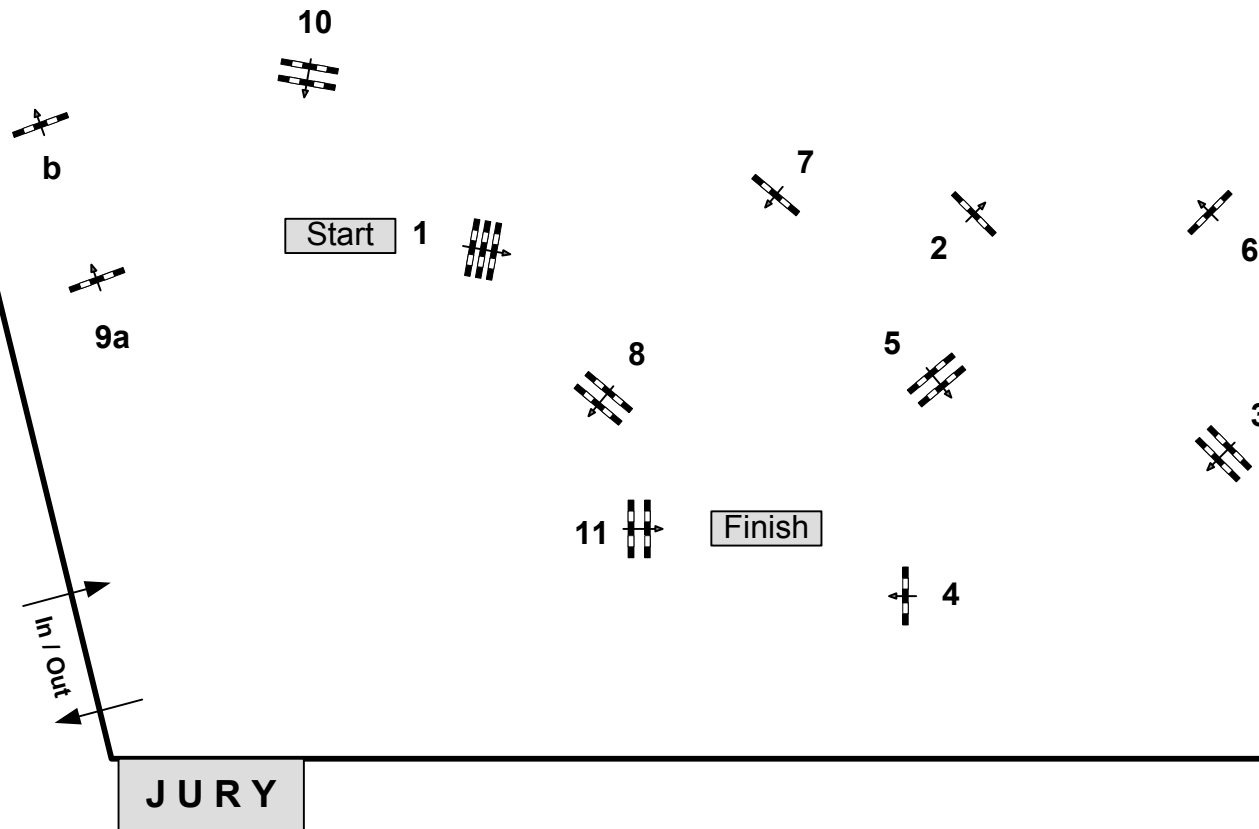

Table: C
National RG:
FEI RG / Art. 239/263
Height: 1,40 m

Speed: 350 m/min

Length: 480 m

Time allowed: sec

Time limit: 120 sec

Obstacles: 11

Efforts: 12

Penalty sec: 4

Closed combination:

Course Designer
Wolfgang Meyer (GER)
Rainer Evelt (GER)

1 : 550