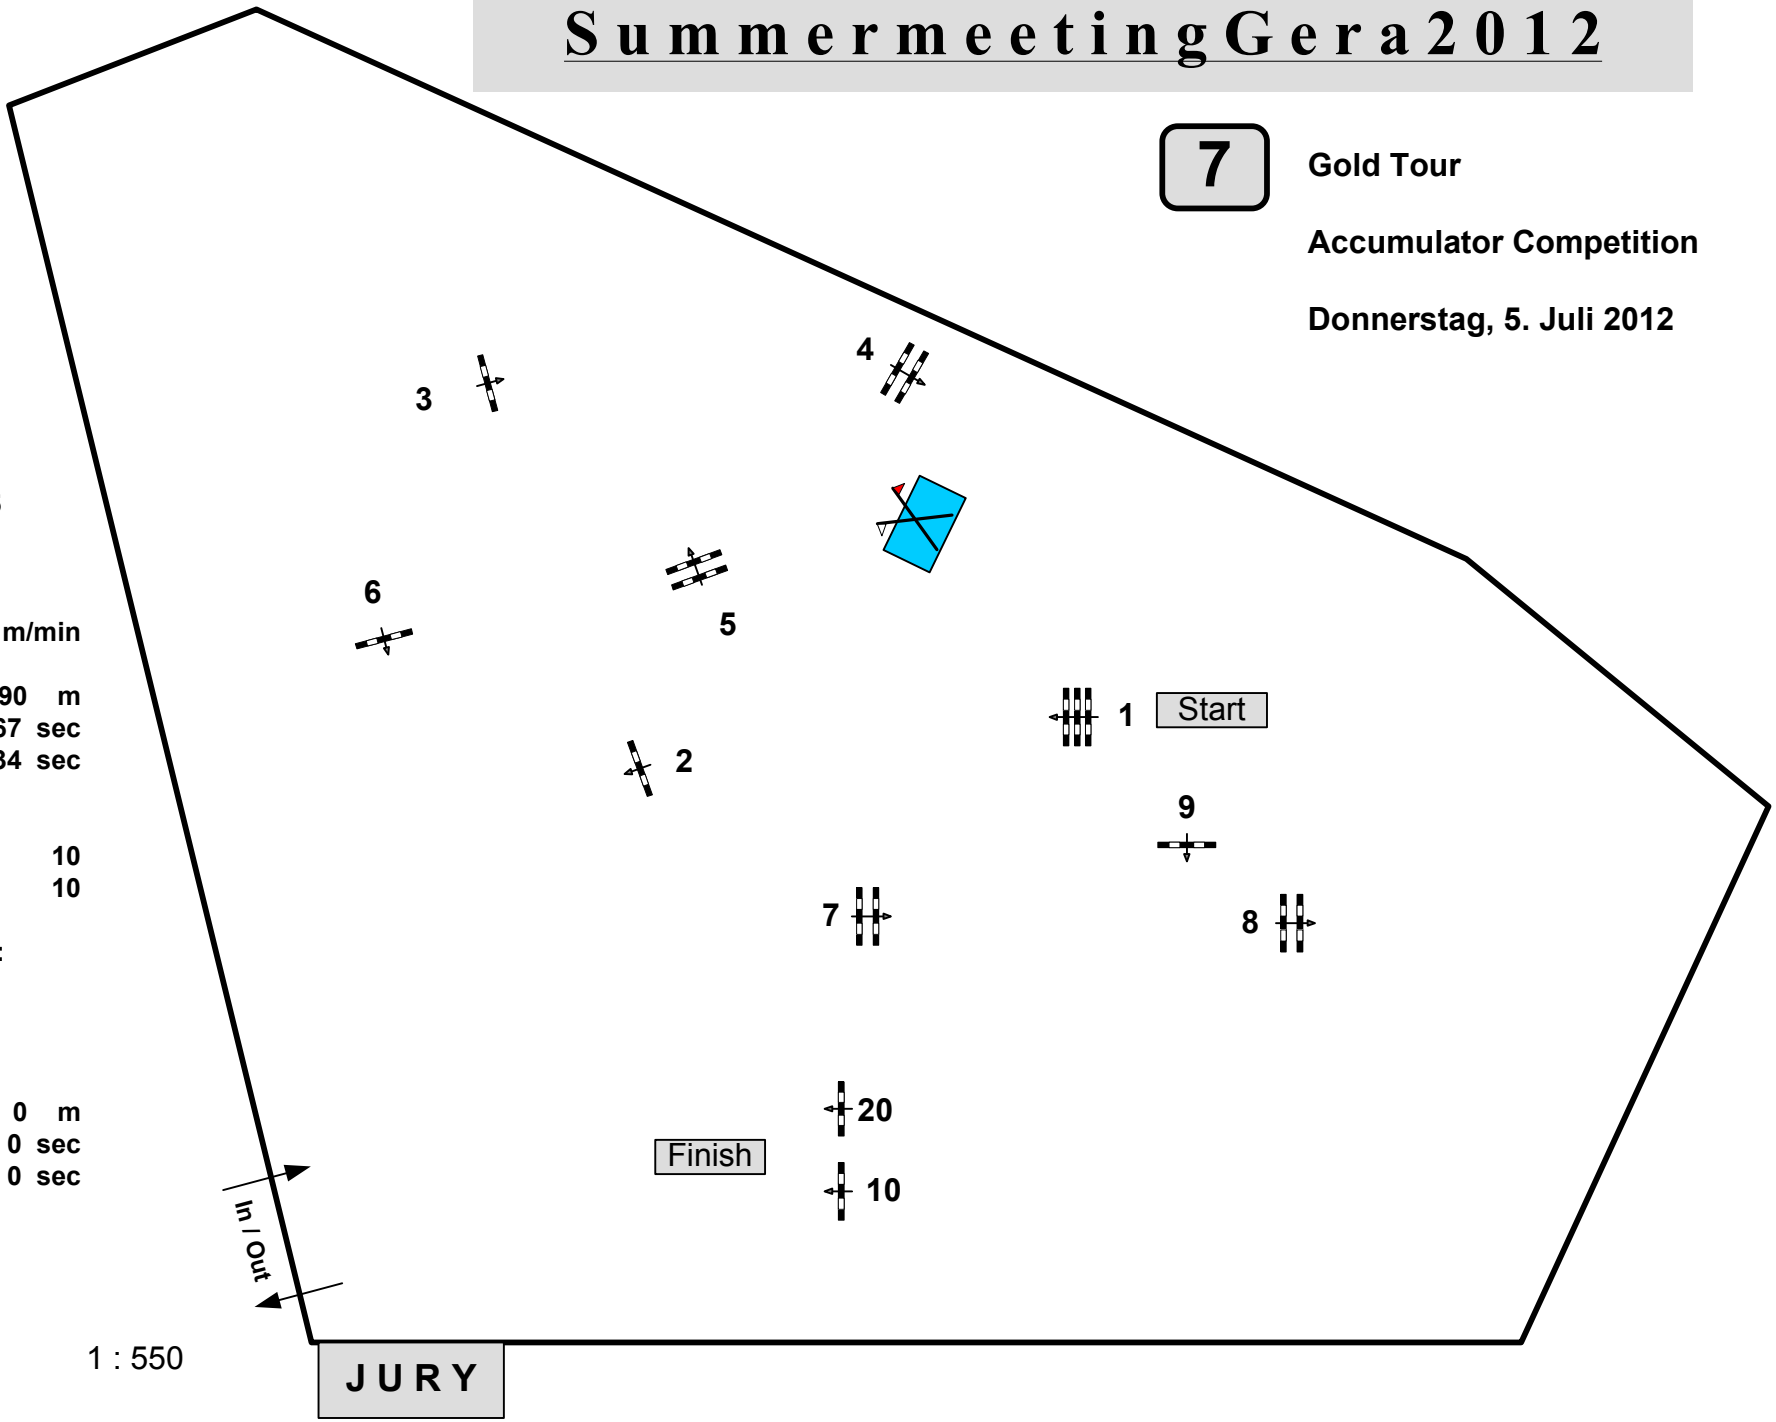

# Summermeeting Gera 2012

**7**

Gold Tour  
Accumulator Competition  
Donnerstag, 5. Juli 2012

Table: A  
National RG:  
FEI RG / Art. 269/215  
Height: 1,40 m

Speed: 350 m/min  
Length: 390 m  
Time allowed: 67 sec  
Time limit: 134 sec

Obstacles: 10  
Efforts: 10  
Penalty sec  
Closed combination:

Jump off:  
Length: 0 m  
Time allowed: 0 sec  
Time limit: 0 sec

Course Designer  
Wolfgang Meyer (GER)  
Rainer Evelt (GER)

1 : 550

**JURY**