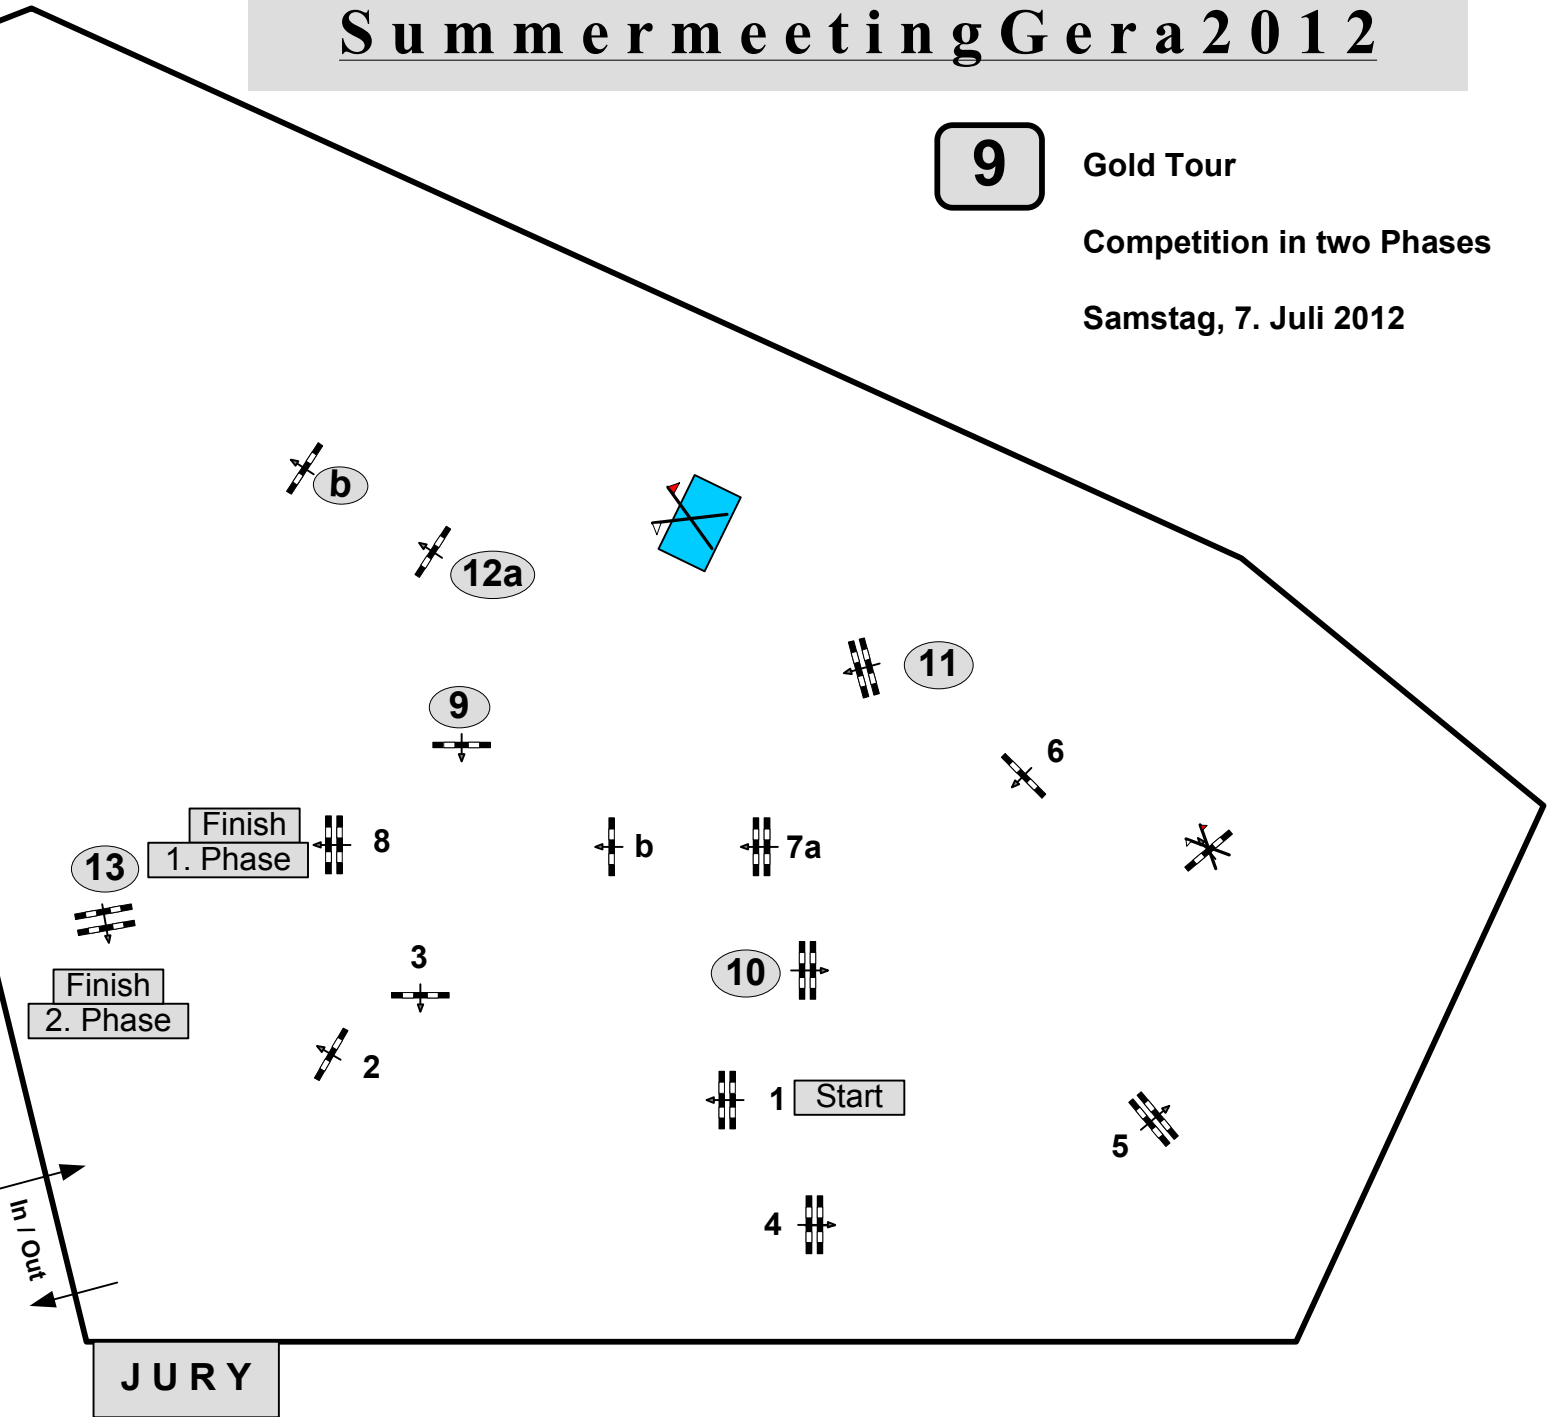

# Summermeeting Gera 2012

**9**

**Gold Tour**  
**Competition in two Phases**  
**Samstag, 7. Juli 2012**

**Table: B**  
**National RG: 501.A.1**  
**FEI RG / Art. 274.5.3**  
**Height: 1,40 m**

**Speed: 350 m/min**  
**Length: 250 m**  
**Time allowed: 43 sec**  
**Time limit: 86 sec**

**Obstacles: 8**  
**Efforts: 9**  
**Penalty sec**  
**Closed combination:**

**2. Phase über:**  
**Length: 240 m**  
**Time allowed: 42 sec**  
**Time limit: 84 sec**

*Course Designer*  
**Wolfgang Meyer (GER)**  
**Rainer Evelt (GER)**