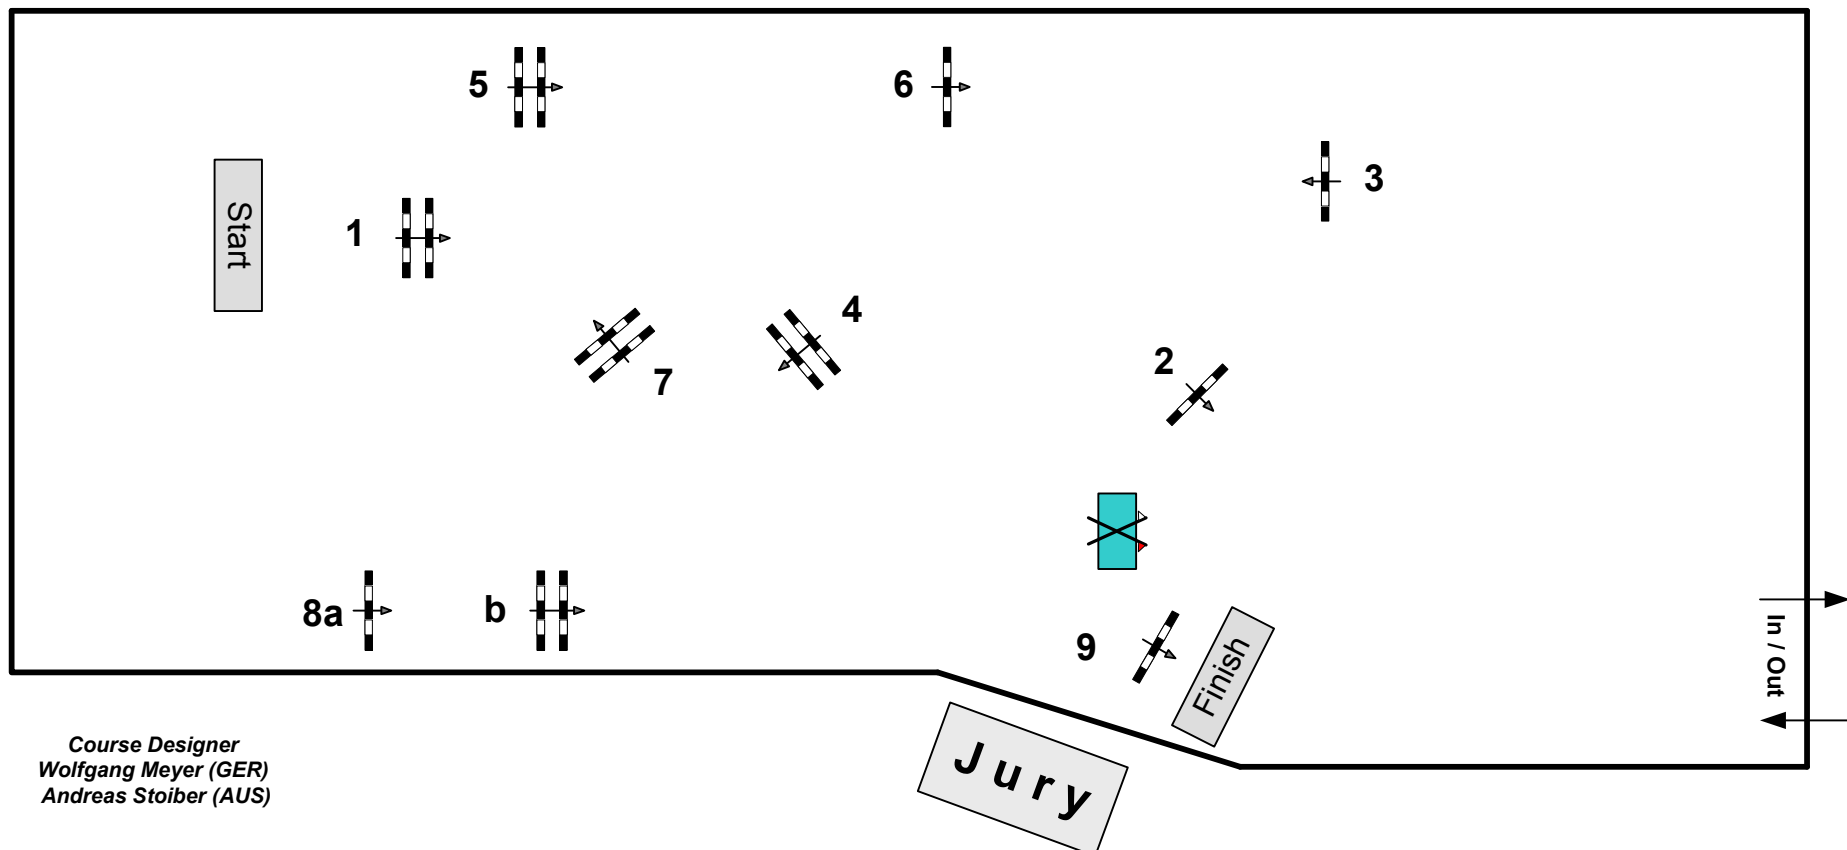

Summer – Meeting Gera 2012

Class No.:

20/25/30

SML -Trophy Tour

Competition against the clock

Mittwoch, 4. Juli 2012

Start: 8:30

DKB

Table: A
National RG:
FEI RG / Art. 238.2.1
Height: 1,15/ 1,25/ 1,40 m

Speed: 350 m/min
Length: 400 m
Time allowed: 69 sec
Time limit: 138 sec

Obstacles: 9
Efforts: 10
Penalty sec:
Closed combination:

Course Designer
Wolfgang Meyer (GER)
Andreas Stoiber (AUS)