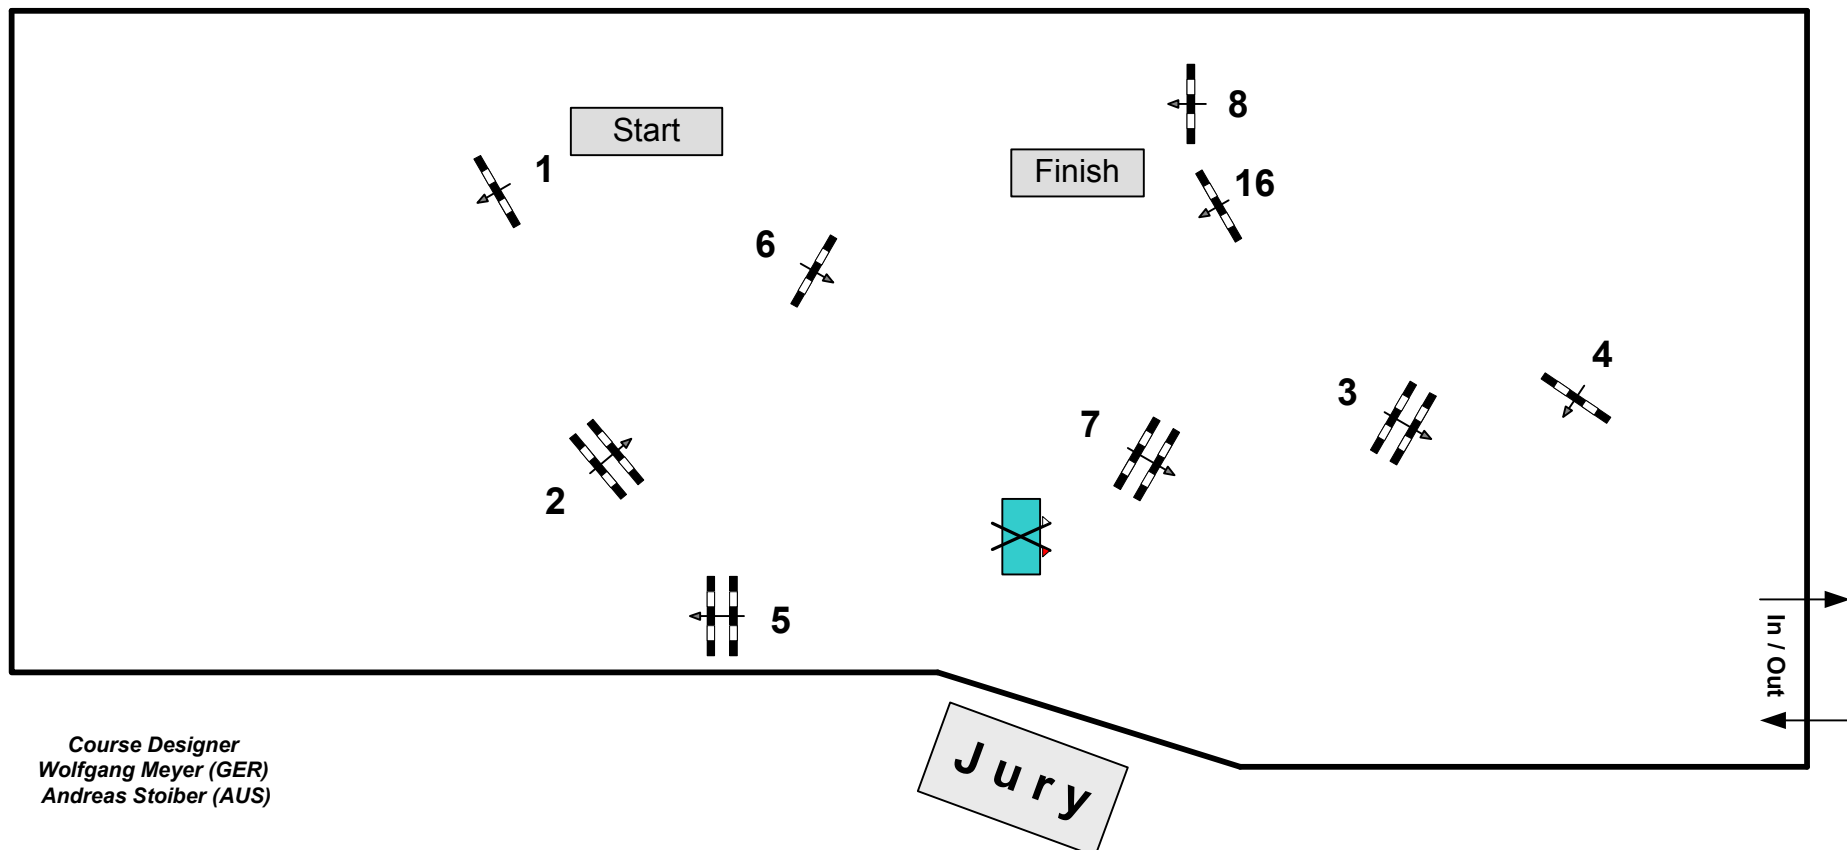

Summer – Meeting Gera 2012

Class No.: **21/26/31**

SML -Trophy Tour

Accumulator Competition

Donnerstag, 5. Juli 2012

Start: 9:00

DKB

Table: A
National RG:
FEI RG / Art. 269/215
Height: 1,15/1,25/1,40 m

Speed: 350 m/min
Length: 390 m
Time allowed: 67 sec
Time limit: 134 sec

Obstacles: 8
Efforts: 8
Penalty sec:
Closed combination:

Course Designer
Wolfgang Meyer (GER)
Andreas Stoiber (AUS)