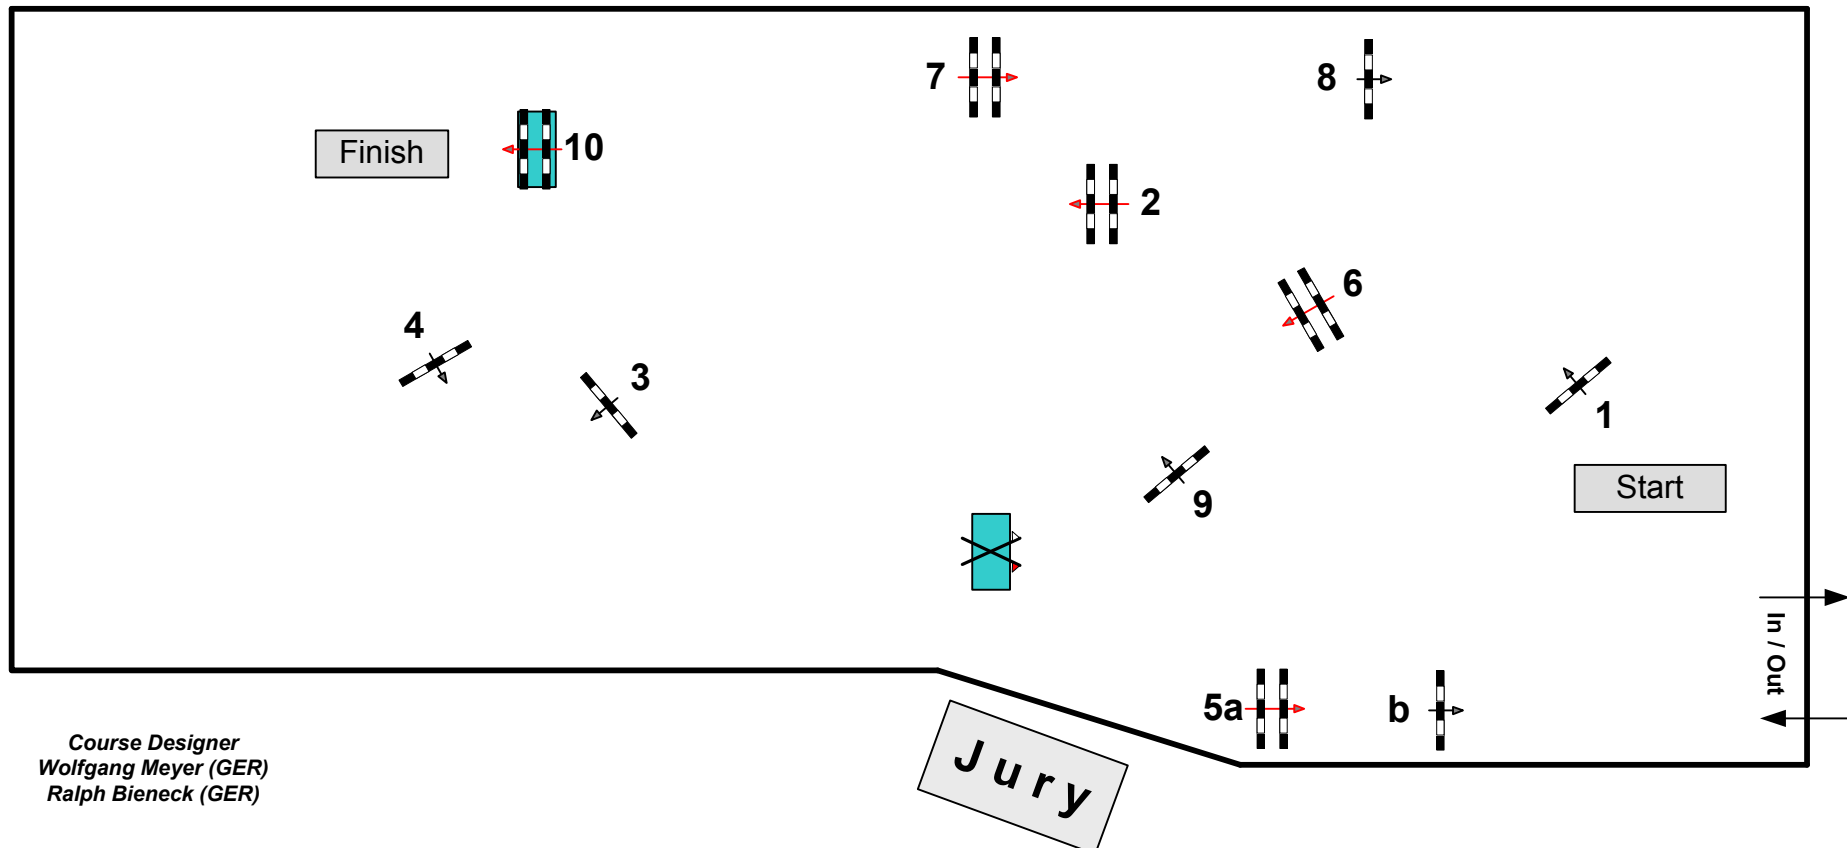

# Summer – Meeting Gera 2012

Class No.:

**23/28/33**

SML -Trophy Tour

Competition against the clock

Samstag, 7. Juli 2012

DKB

Table: A  
National RG:  
FEI RG / Art. 238.2.1  
Height: 1,15/ 1,25/ 1,40 m

Speed: 350 m/min  
Length: 400 m  
Time allowed: 69 sec  
Time limit: 138 sec

Obstacles: 10  
Efforts: 11  
Penalty sec:  
Closed combination:

Course Designer  
Wolfgang Meyer (GER)  
Ralph Bieneck (GER)