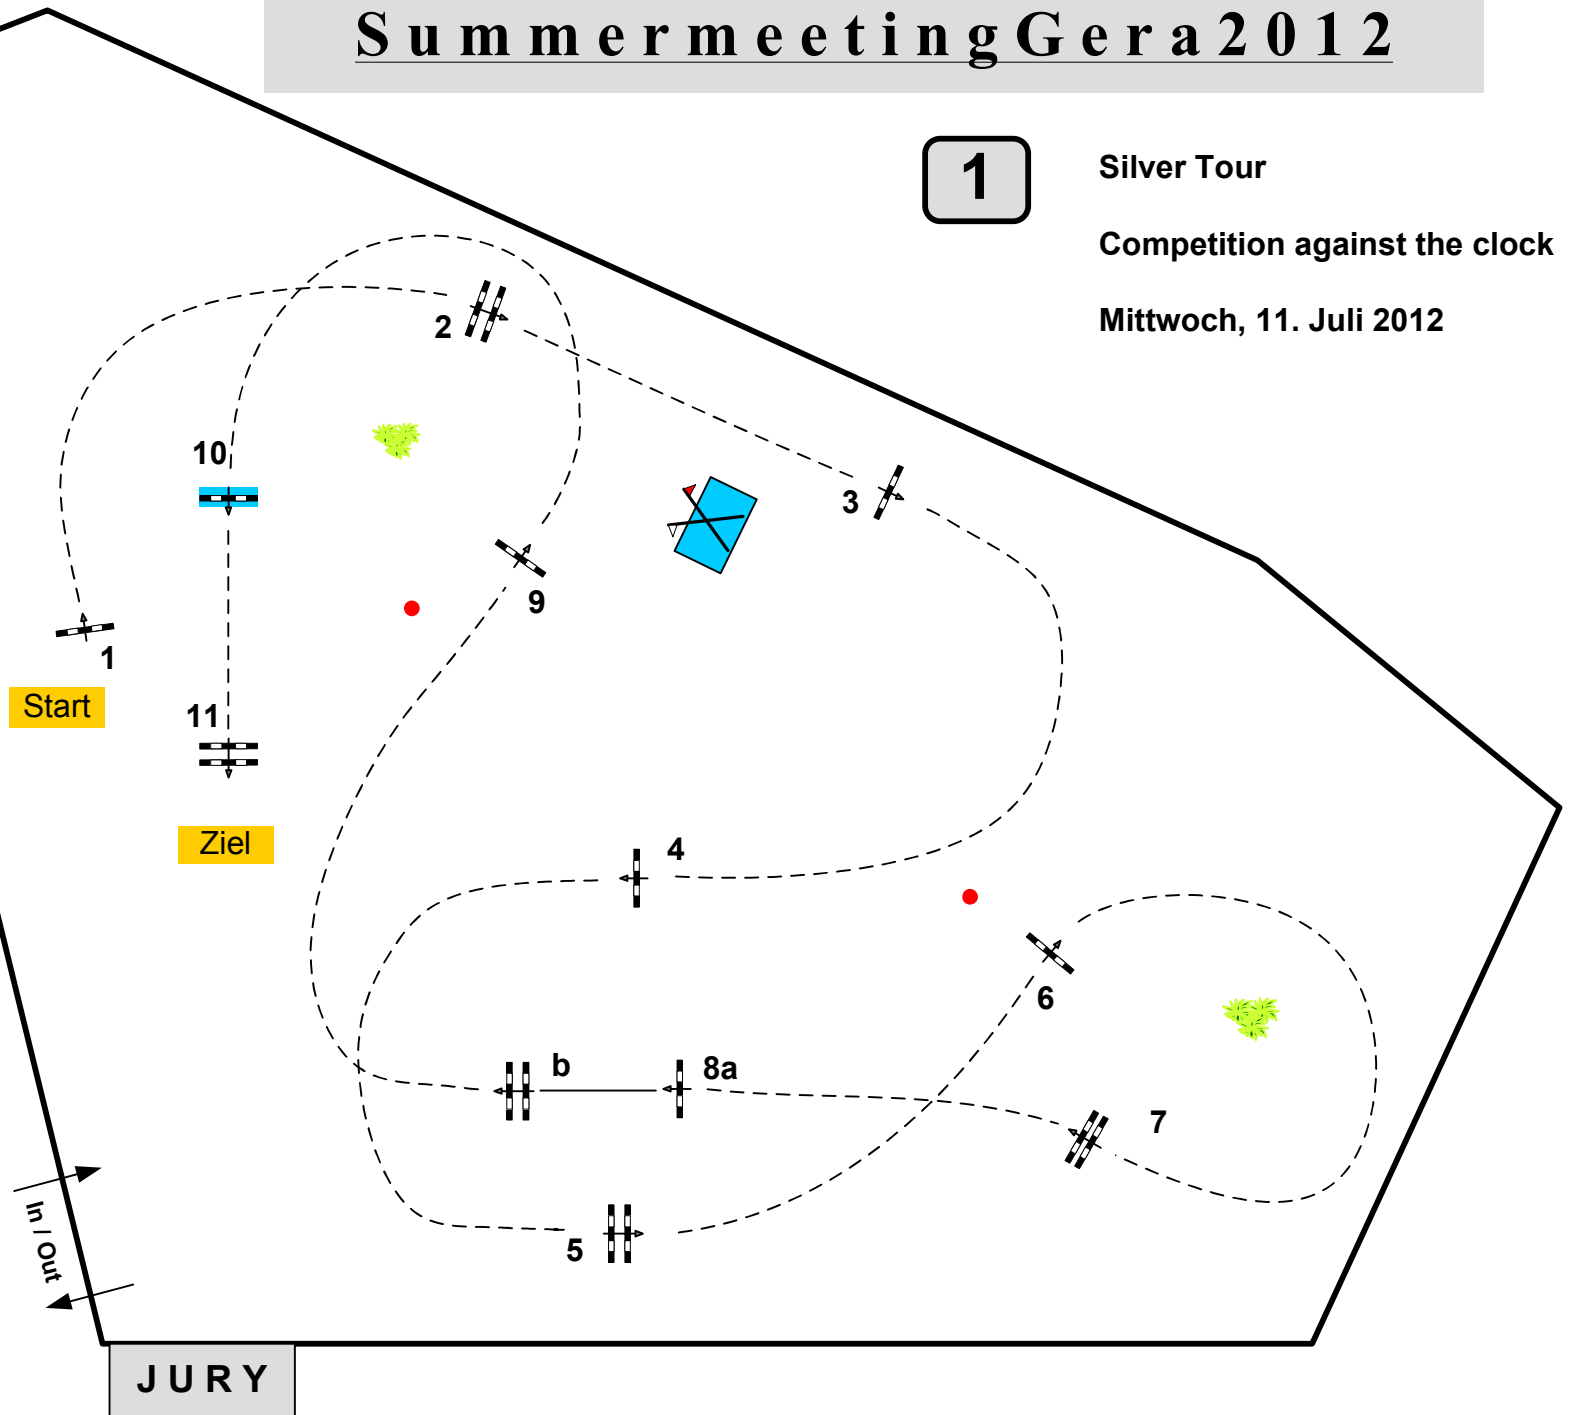

Table: A
National RG:
FEI RG / Art. 238.2.1
Height: 1,35 m

Speed: 350 m/min

Length: 450 m

Time allowed: 78 sec

Time limit: 156 sec

Obstacles: 11

Efforts: 12

Penalty sec

Closed combination:

Course Designer
Wolfgang Meyer (GER)
Marco Hesse (GER)

1 : 550