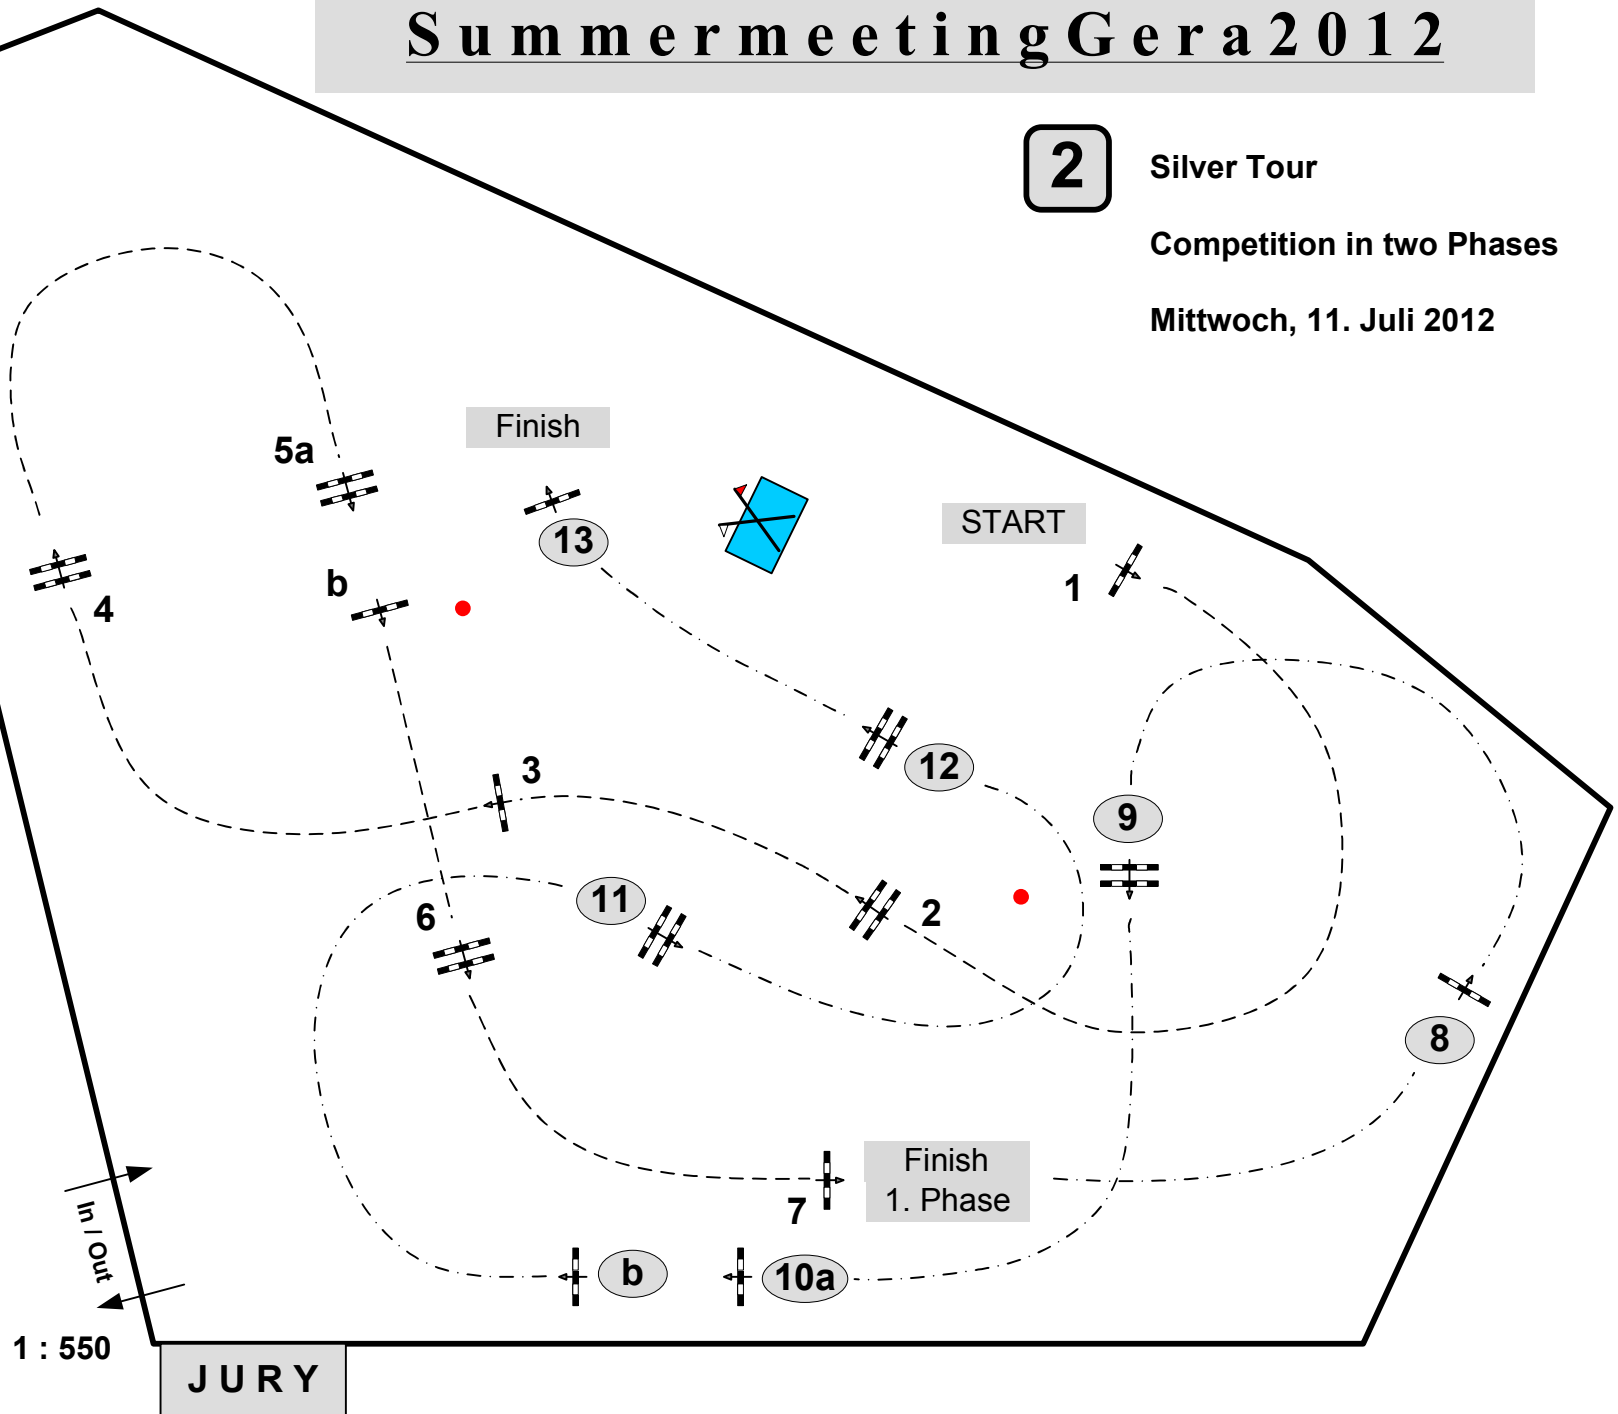

CSI*

DKB

Summermeeting Gera 2012

2

Silver Tour

Competition in two Phases

Mittwoch, 11. Juli 2012

Table: A
National RG:
FEI RG / Art. 274.5.3
Height: 1,35 m

Speed: 350 m/min

Length: 300 m
Time allowed: 52 sec
Time limit: 104 sec

Obstacles: 7
Efforts: 8
Penalty sec
Closed combination:

2nd Phase:
8 to 13
Length: 290 m
Time allowed: 50 sec
Time limit: 100 sec

Course Designer
Wolfgang Meyer (GER)
Marco Hesse (GER)

1 : 550

JURY