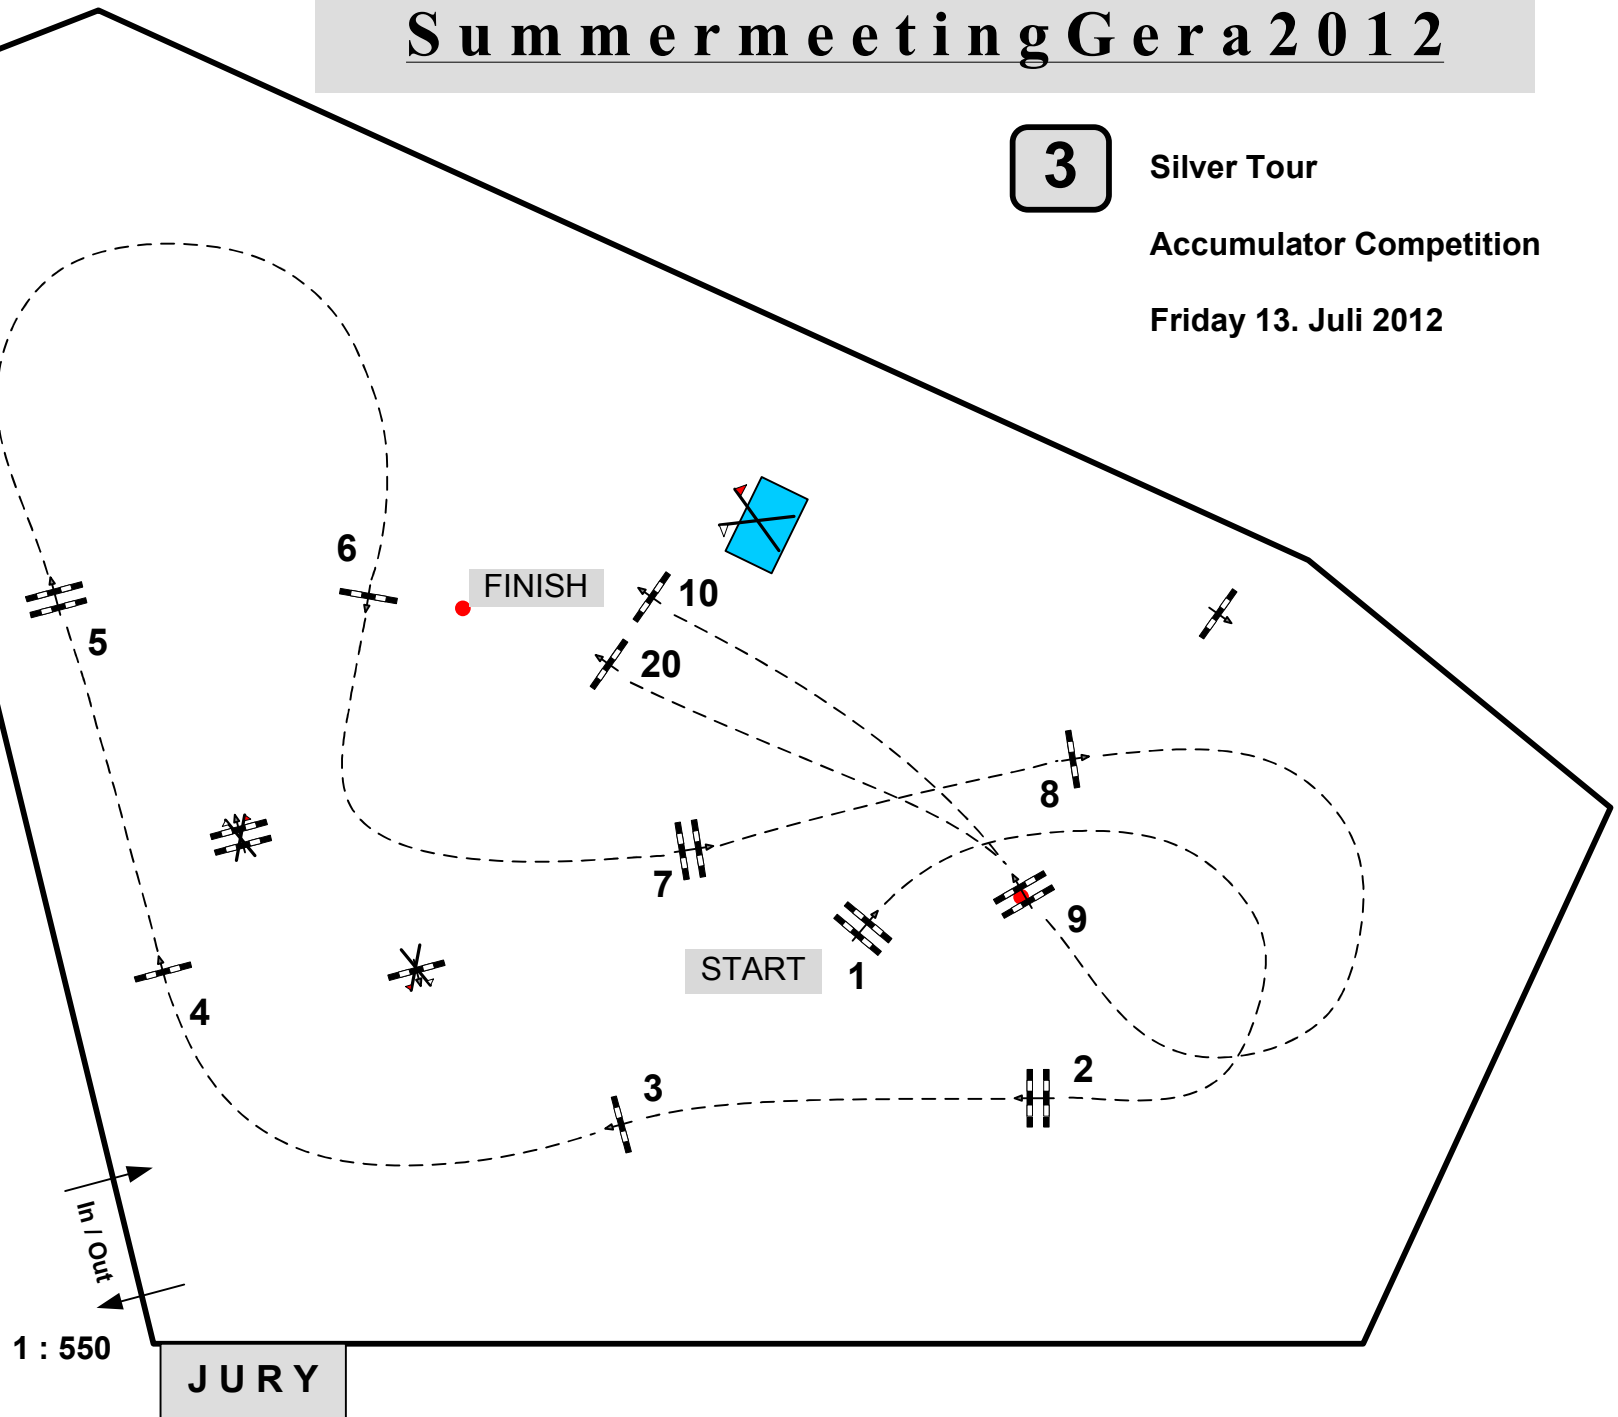

Table: A
National RG:
FEI RG / Art. 269/215
Height: 140 m

Speed: 350 m/min

Length: 380 m

Time allowed: 66 sec

Time limit: 132 sec

Obstacles: 10

Efforts: 10

Penalty sec

Closed combination:

Course Designer
Wolfgang Meyer (GER)
Marco Hesse (GER)

1 : 550

JURY