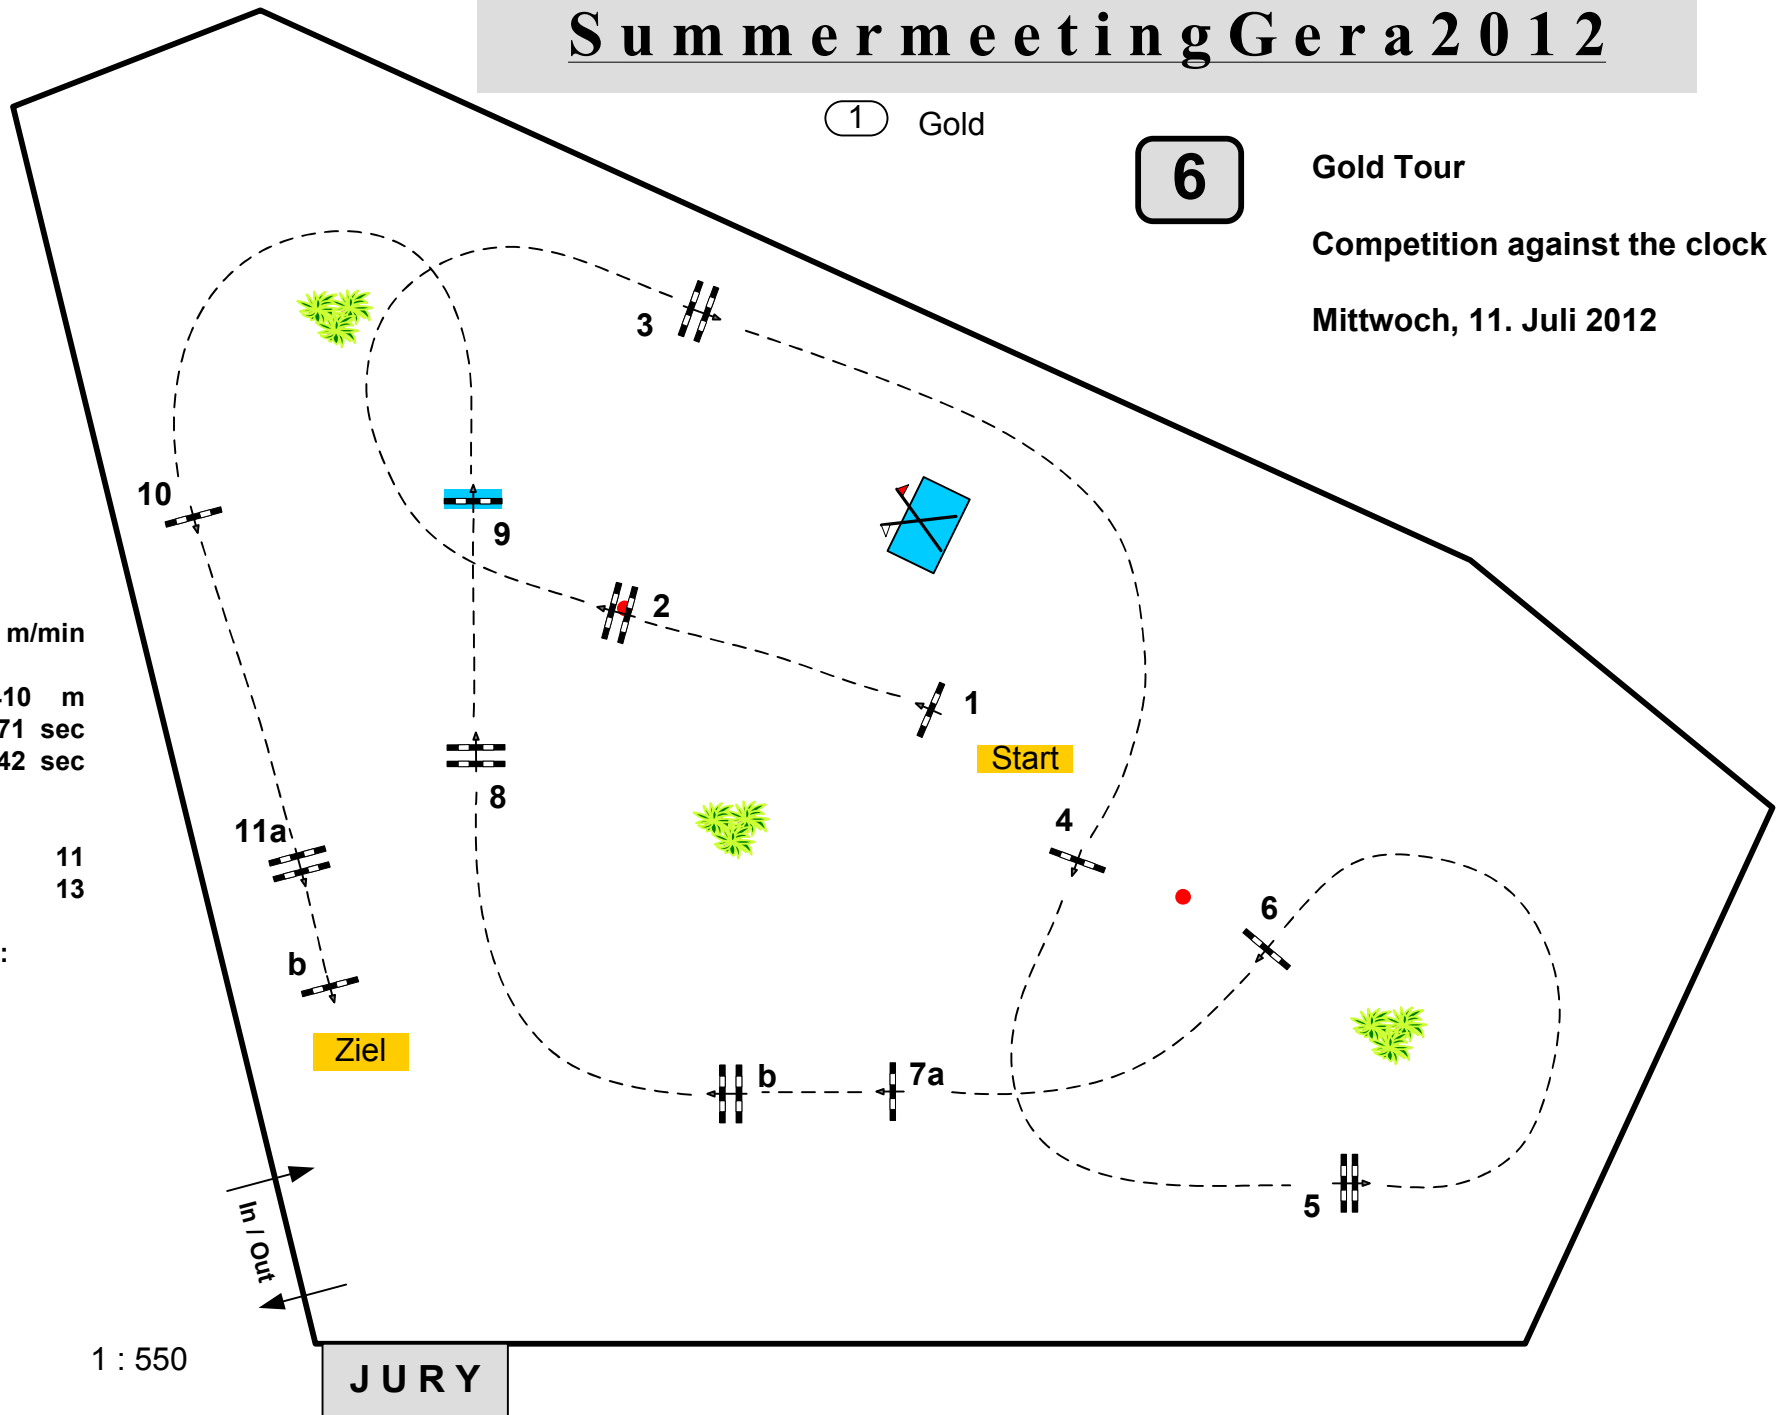

## Summermeeting Gera 2012

① Gold

**6**

Gold Tour

Competition against the clock

Mittwoch, 11. Juli 2012

Table: A  
National RG:  
FEI RG / Art. 238.2.1  
Height: 1,40 m

Speed: 350 m/min

Length: 410 m

Time allowed: 71 sec

Time limit: 142 sec

Obstacles: 11

Efforts: 13

Penalty sec

Closed combination:

Course Designer  
Wolfgang Meyer (GER)  
Marco Hesse (GER)